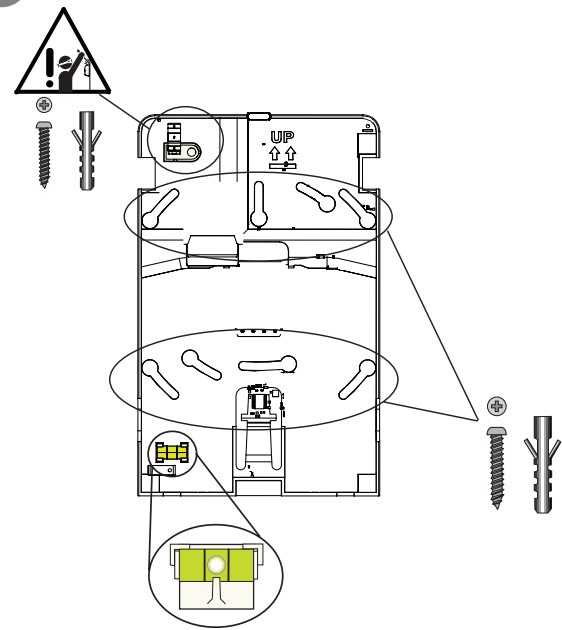

RADION repeater
RFRP/RFRP-A

Installation Guide

UL - only model RFRP-A is evaluated by UL

- UL1023: Standard for Household Burglar-Alarm System Units
- UL1076: Standard for Proprietary Burglar Alarm Units and Systems
- UL1610: Standard for Central-Station Burglar-Alarm Units
- UL365: Standard for Police Connected Burglar Alarm Units and System
- UL609: Standard for Local Burglar Alarm Units and Systems
- UL636: Standard for Holdup Alarm Units and Systems
- UL985: Standard for Household Fire Warning System Units

FCC, Part 15

Industry Canada (IC)

Classified to ANSI/SIA CP01-2010

1

2

3