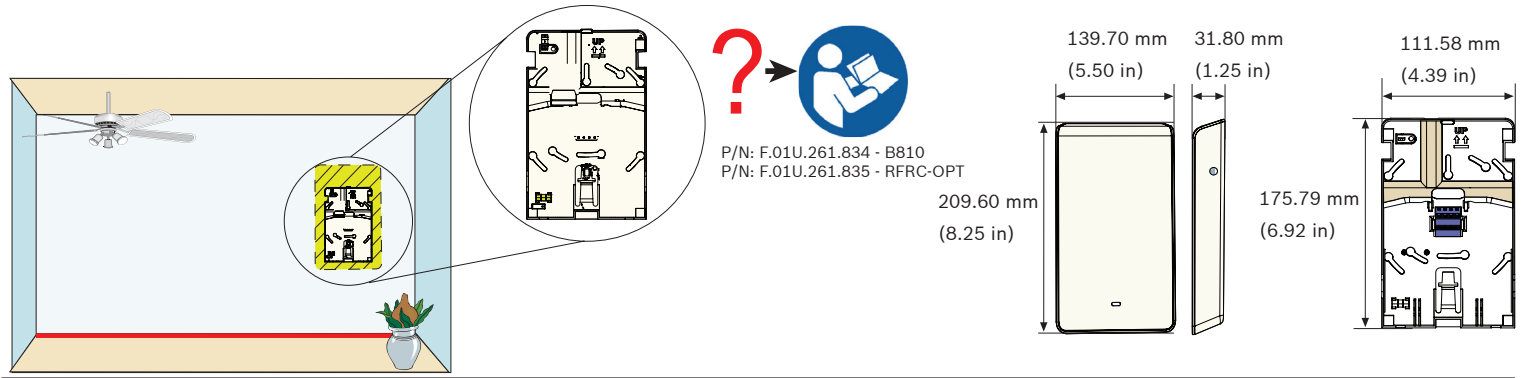

RADION repeater
RFRP/RFRP-A

Installation Guide

UL - only model RFRP-A is evaluated by UL

- UL1023: Standard for Household Burglar-Alarm System Units
- UL1076: Standard for Proprietary Burglar Alarm Units and Systems
- UL1610: Standard for Central-Station Burglar-Alarm Units
- UL365: Standard for Police Connected Burglar Alarm Units and System
- UL609: Standard for Local Burglar Alarm Units and Systems
- UL636: Standard for Holdup Alarm Units and Systems
- UL985: Standard for Household Fire Warning System Units