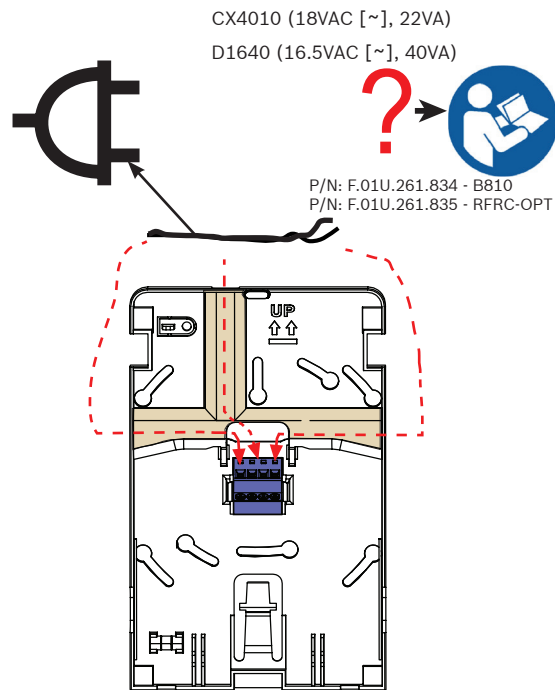

RADION repeater
RFRP/RFRP-A

Installation Guide

UL - only model RFRP-A is evaluated by UL

- UL1023: Standard for Household Burglar-Alarm System Units
- UL1076: Standard for Proprietary Burglar Alarm Units and Systems
- UL1610: Standard for Central-Station Burglar-Alarm Units
- UL365: Standard for Police Connected Burglar Alarm Units and System
- UL609: Standard for Local Burglar Alarm Units and Systems
- UL636: Standard for Holdup Alarm Units and Systems
- UL985: Standard for Household Fire Warning System Units

FCC, Part 15

Industry Canada (IC)

Classified to ANSI/SIA CP01-2010

1

2

3