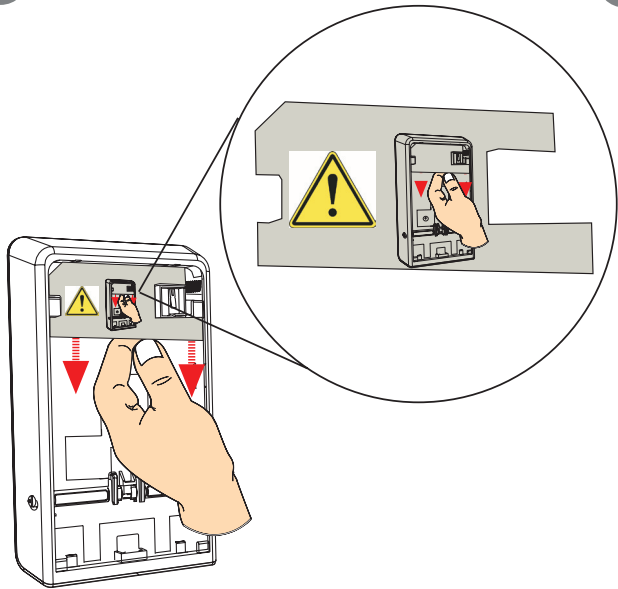

RADION repeater
RFRP/RFRP-A

Installation Guide

UL - only model RFRP-A is evaluated by UL

- UL1023: Standard for Household Burglar-Alarm System Units
- UL1076: Standard for Proprietary Burglar Alarm Units and Systems
- UL1610: Standard for Central-Station Burglar-Alarm Units
- UL365: Standard for Police Connected Burglar Alarm Units and System
- UL609: Standard for Local Burglar Alarm Units and Systems
- UL636: Standard for Holdup Alarm Units and Systems
- UL985: Standard for Household Fire Warning System Units

FCC, Part 15

Industry Canada (IC)

Classified to ANSI/SIA CP01-2010

1

2

3