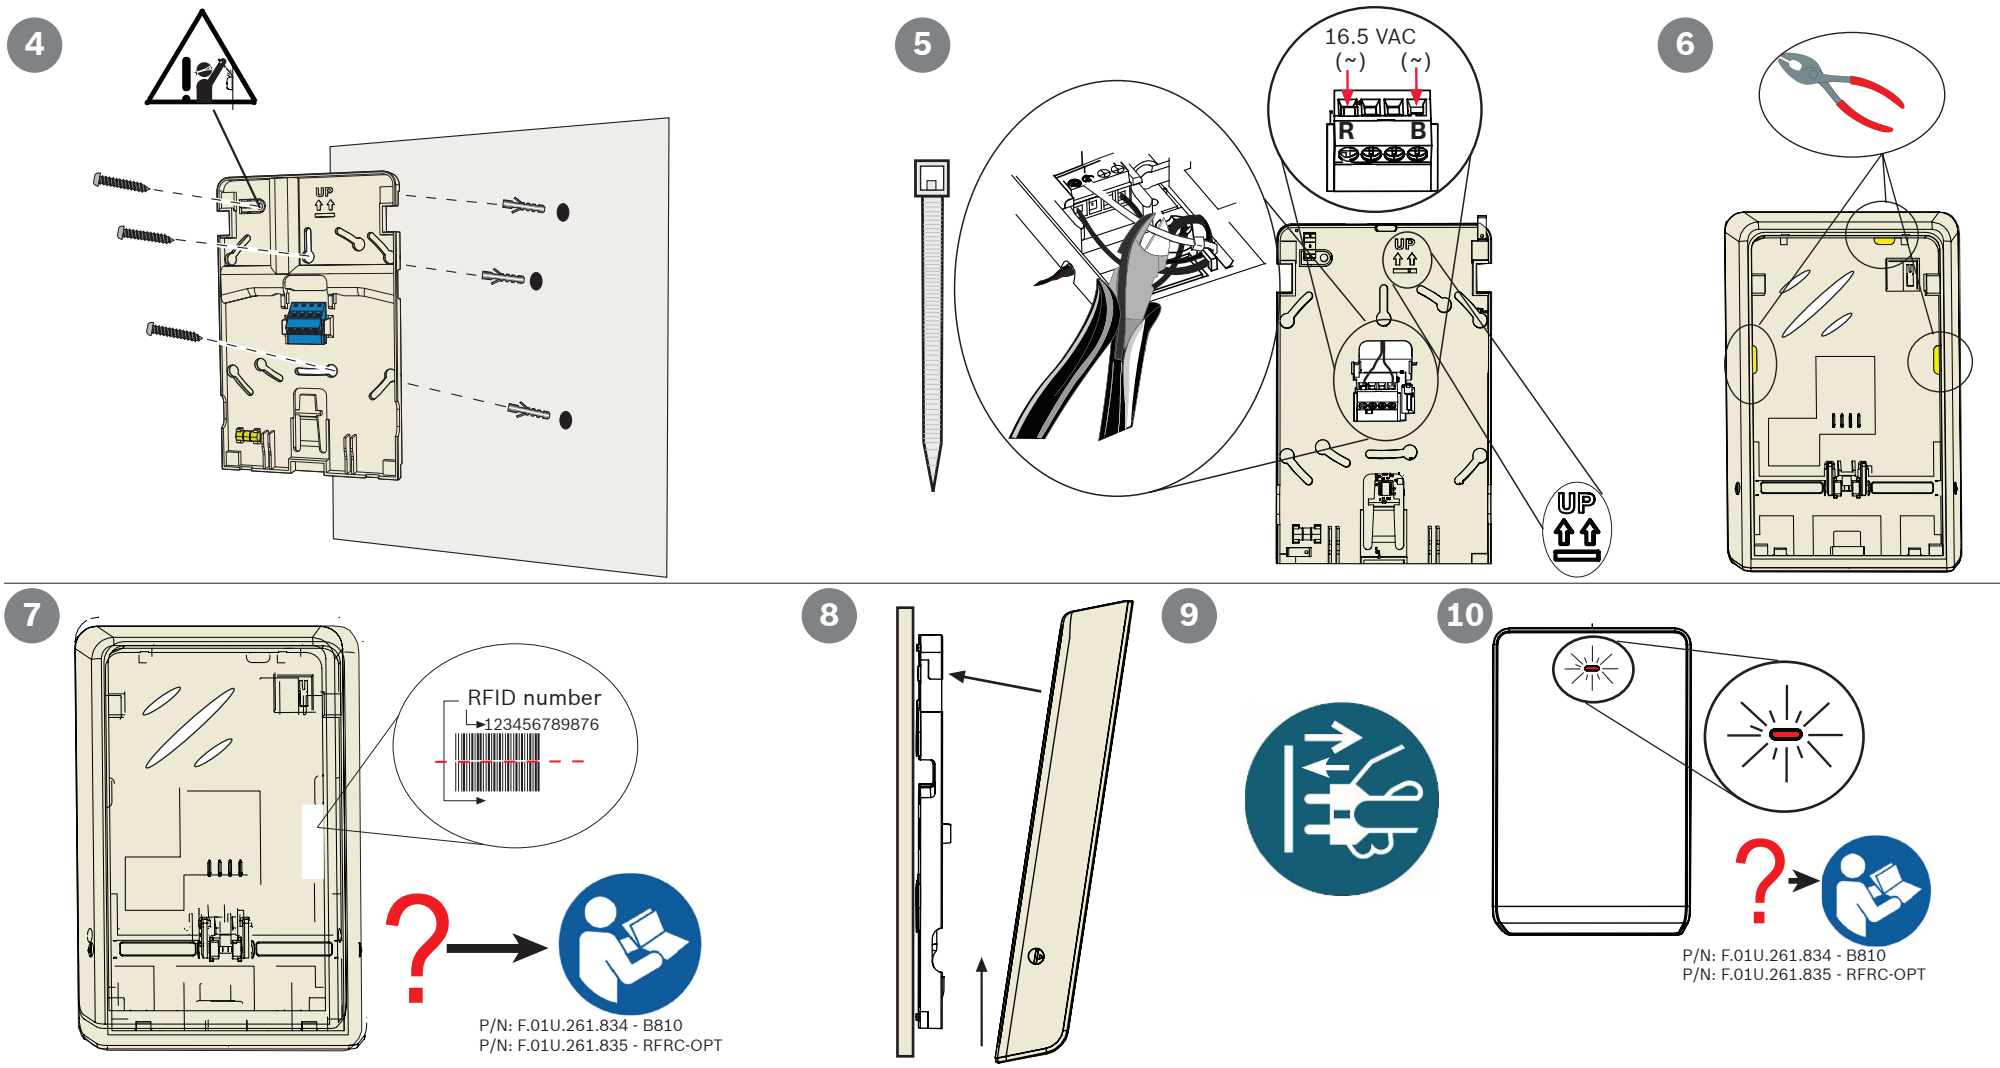

P/N: F.01U.261.834 - B810
P/N: F.01U.261.835 - RFRC-OPT

P/N: F.01U.261.834 - B810
P/N: F.01U.261.835 - RFRC-OPT

English
Hereby, Bosch Security Systems, declares that this intrusion detector is in compliance with the essential requirements and other relevant provisions of Directive 1999/5/EC.

Finnish
Bosch Security Systems vakuuttaa täten että rikosilmoitin tyyppinen laite on direktiivin 1999/5/EY oleellisten vaatimusten ja sitä koskevien direktiivin muiden ehtojen mukainen.

Dutch
Hierbij verklaart Bosch Security Systems dat het toestel inbraakdetector in overeenstemming is met de essentiële eisen en de andere relevante bepalingen van richtlijn 1999/5/EG. Bij deze verklaart Bosch Security Systems dat deze inbraakdetector voldoet aan de essentiële eisen en aan de overige relevante bepalingen van Richtlijn 1999/5/EC.

French
Par la présente Bosch Security Systems déclare que l'appareil détecteur d'intrusion est conforme aux exigences essentielles et aux autres dispositions pertinentes de la directive 1999/5/CE. Par la présente, Bosch Security Systems déclare que ce détecteur d'intrusion est conforme aux exigences essentielles et aux autres dispositions de la directive 1999/5/CE qui lui sont applicables.

Swedish
Härmed intygar Bosch Säkerhetssystem att denna inbrottsdetektor står i överensstämmelse med de väsentliga egenskapskrav och övriga relevanta bestämmelser som framgår av direktiv 1999/5/EG.

Danish
Undertegnede Bosch sikkerhedssystemer erklærer herved, at følgende udstyr Indbruddetektor overholder de væsentlige krav og øvrige relevante krav i direktiv 1999/5/EF.

German
Hiermit erklärt Bosch Sicherheitssysteme, dass sich dieser/diese/dieses Einbruchmelder in Übereinstimmung mit den grundlegenden Anforderungen und den anderen relevanten Vorschriften der Richtlinie 1999/5/EG befindet*. (BMW). Hiermit erklärt Bosch Sicherheitssysteme die Übereinstimmung des Gerätes Einbruchmelder mit den grundlegenden Anforderungen und den anderen relevanten Festlegungen der Richtlinie 1999/5/EG. (Wien).

Greek
ΜΕ ΤΗΝ ΠΑΡΟΥΣΑ Συστήματα ασφαλείας Bosch ΔΗΛΩΝΕΙ ΟΤΙ Ανιχνευτής εισβολής ΣΥΜΜΟΡΦΩΝΕΤΑΙ ΠΡΟΣ ΤΙΣ ΟΥΣΙΩΔΕΙΣ ΑΠΑΙΤΗΣΕΙΣ ΚΑΙ ΤΙΣ ΛΟΙΠΕΣ ΣΧΕΤΙΚΕΣ ΔΙΑΤΑΞΕΙΣ ΤΗΣ ΟΔΗΓΙΑΣ 1999/5/ΕΚ.

Italian
Con la presente Bosch Security Systems dichiara che questo rilevatore antintrusione è conforme ai requisiti essenziali ed alle altre disposizioni pertinenti stabilite dalla direttiva 1999/5/CE.

Spanish
Por medio de la presente Bosch Security Systems declara que el detector de intrusión cumple con los requisitos esenciales y cualesquiera otras disposiciones aplicables o exigibles de la Directiva 1999/5/CE.

Portuguese
Bosch Security Systems declara que este detector de intrusão está conforme com os requisitos essenciais e outras disposições da Directiva 1999/5/CE.