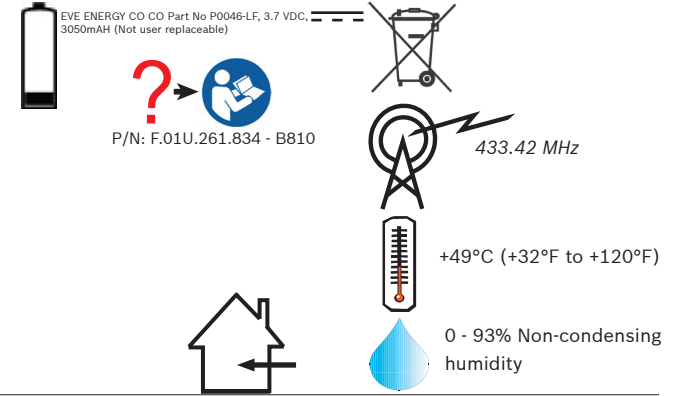

RADION repeater
RFRP/RFRP-A

Installation Guide

UL - only model RFRP-A is evaluated by UL

- UL1023: Standard for Household Burglar-Alarm System Units
- UL1076: Standard for Proprietary Burglar Alarm Units and Systems
- UL1610: Standard for Central-Station Burglar-Alarm Units
- UL365: Standard for Police Connected Burglar Alarm Units and System
- UL609: Standard for Local Burglar Alarm Units and Systems
- UL636: Standard for Holdup Alarm Units and Systems
- UL985: Standard for Household Fire Warning System Units

FCC, Part 15

Industry Canada (IC)

Classified to ANSI/SIA CP01-2010

1

2

3