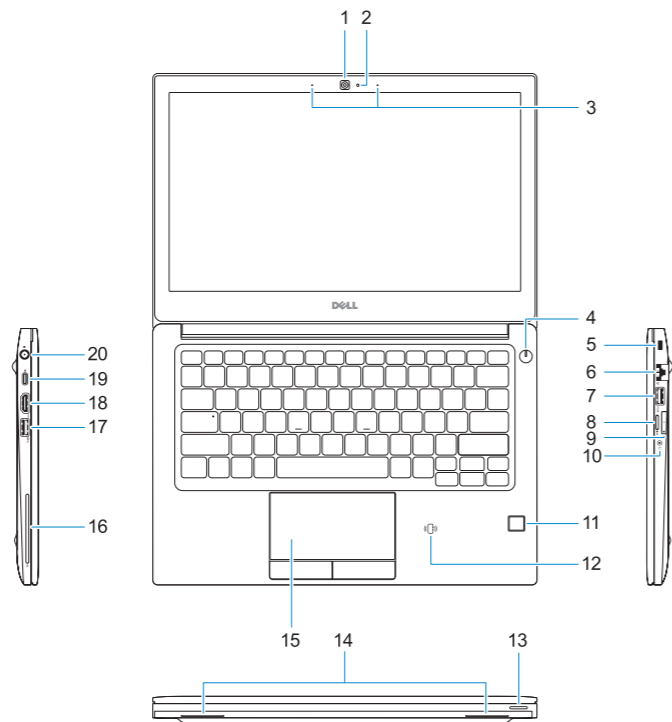

Latitude 7280 系列

Features

功能部件 | 功能 | 外觀 | 기능

1. Camera
2. Camera status light
3. Microphones
4. Power button
5. Security cable slot
6. Network port
7. USB 3.0 port with PowerShare
8. microSD port
9. USIM port
10. Headset port
11. Fingerprint reader (optional)