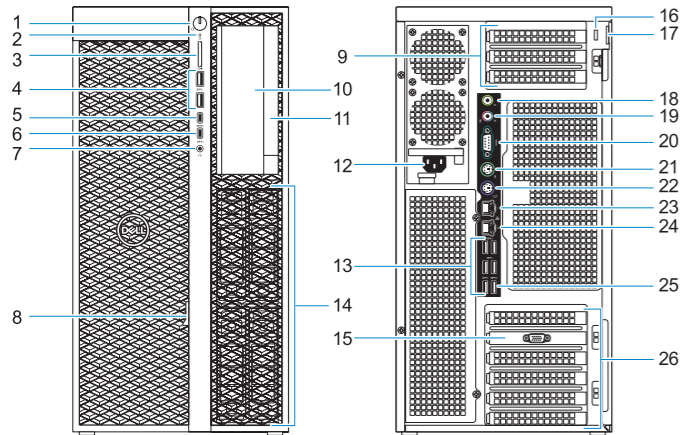

Funktioner | Ominaisuudet | Funksjoner | Funktionen

1. Power button/Power light
2. Drive activity light
3. SD card slot
4. USB 3.1 Gen 1 ports
5. USB 3.1 Gen 1 Type-C port with PowerShare
6. USB 3.1 Gen 1 Type-C port
7. Headset port
8. Drive access release latch
9. Expansion card slots
10. 5.25 inch bay (optional)
11. Optical drive
12. Power cable connector
13. USB 3.1 Gen 1 ports
14. Drive carriers
15. Discrete graphics card slot (optional)
16. Security cable slot
17. Padlock ring
18. Line-out port
19. Microphone/Line-in port
20. Serial port
21. PS/2 Mouse port
22. PS/2 Keyboard port
23. Network port (managed optionally)
24. Network port
25. USB 3.1 Gen 1 port (supports smart Power-On)
26. Expansion card slots
27. Side cover
28. Side cover release latch