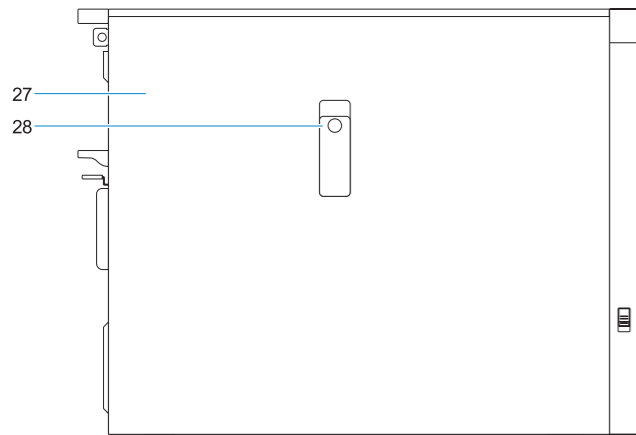

Funktioner | Ominaisuudet | Funksjoner | Funktionen

1. Power button/Power light
2. Drive activity light
3. SD card slot
4. USB 3.1 Gen 1 ports
5. USB 3.1 Gen 1 Type-C port with PowerShare
6. USB 3.1 Gen 1 Type-C port
7. Headset port
8. Drive access release latch
9. Expansion card slots
10. 5.25 inch bay (optional)
11. Optical drive
12. Power cable connector
13. USB 3.1 Gen 1 ports
14. Drive carriers
15. Discrete graphics card slot (optional)
16. Security cable slot
17. Padlock ring
18. Line-out port
19. Microphone/Line-in port
20. Serial port
21. PS/2 Mouse port
22. PS/2 Keyboard port
23. Network port (managed optionally)
24. Network port
25. USB 3.1 Gen 1 port (supports smart Power-On)
26. Expansion card slots
27. Side cover
28. Side cover release latch