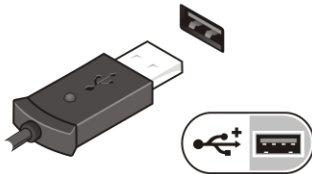

Figure 6. Network Connector

3. Connect USB devices, such as a mouse or keyboard (optional).

Figure 7. USB Connector

4. Connect IEEE 1394 devices, such as a 1394 hard drive (optional).

Figure 8. 1394 Connector on M4600

Figure 9. 1394 Connector on M6600

5. Open the computer display and press the power button to turn on the computer.

Figure 10. Power Button

 **NOTE:** It is recommended that you turn on and shut down your computer at least once before you install any cards or connect the computer to a docking device or other external device, such as a printer.