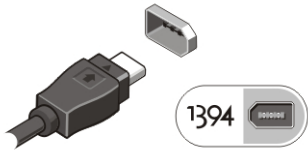

Figure 6. Network Connector

3. Connect USB devices, such as a mouse or keyboard (optional).

Figure 7. USB Connector

4. Connect IEEE 1394 devices, such as a 1394 hard drive (optional).

Figure 8. 1394 Connector on M4600