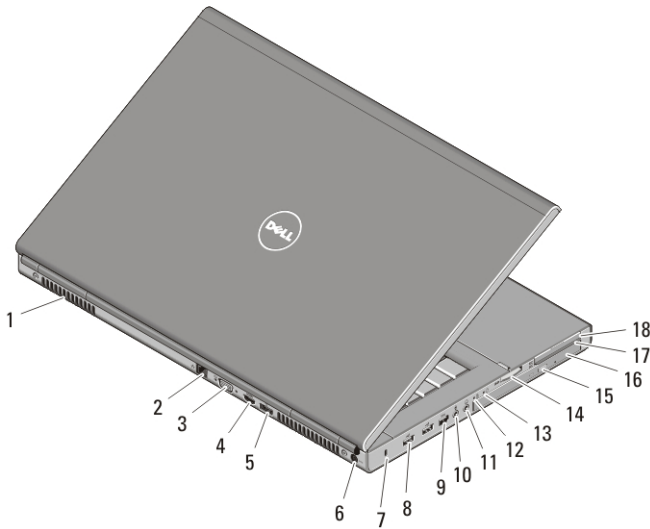

Figure 2. Back View

- | | |
|----------------------------|--------------------------------|
| 1. cooling vents | 10. microphone connector |
| 2. VGA connector | 11. headphone connector |
| 3. network connector | 12. battery status light |
| 4. eSATA/USB 2.0 connector | 13. power light |
| 5. HDMI connector | 14. 8-in-1 card reader slot |
| 6. power connector | 15. optical drive eject button |
| 7. security cable slot | 16. optical drive |
| 8. USB 2.0 connectors (2) | 17. smart card reader slot |
| 9. IEEE 1394 port (4-pin) | 18. ExpressCard slot |

M6600 — Front And Back View

Figure 3. Front View

- | | |
|---------------------------|-----------------------------------|
| 1. display latches (2) | 11. fingerprint reader (optional) |
| 2. microphones (2) | 12. wireless switch |
| 3. camera | 13. display latch release button |
| 4. camera LED | 14. touchpad buttons (3) |
| 5. display | 15. touchpad |
| 6. speakers (2) | 16. track stick buttons (3) |
| 7. power button | 17. track stick |
| 8. DisplayPort connector | 18. keyboard |
| 9. USB 3.0 connectors (2) | 19. device status lights |
| 10. hard drive | 20. volume control buttons |