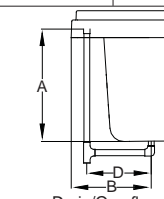

Drain/Overflow
Note: Drain included. Non-standard installation, refer to manual.

© 2010 Jacuzzi Luxury Bath • For additional information call Customer Service 800-288-4002 • www.jacuzzi.com/technicalspecs

Refer to installation instructions included with fixture before beginning installation. Please confirm product availability and specifications before commencing with any installation work.

PRODUCT SPECIFICATIONS AND AVAILABILITY ARE SUBJECT TO CHANGE WITHOUT NOTICE.

HD28000 REL 03/10