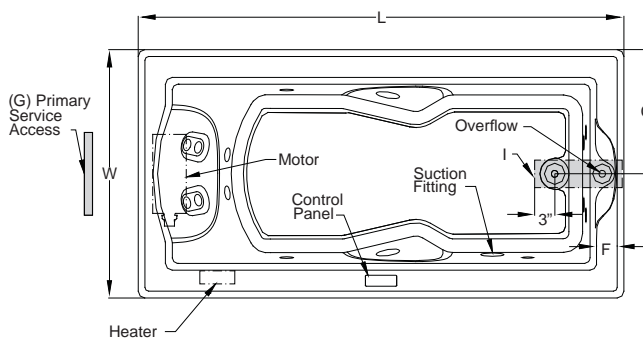

GQ88 Light Chromatherapy Add-on Kit

DD50 Replacement Pillow (specify color) 959: White, 958: Almond,

969: Oyster

**\*Faucet installation note:**

Selecting a faucet for rim mounting: The combined thickness at the rim of the bathtub shell and optional wood deck is 2" (50 mm) nominal. The length of the faucet tailpiece(s) must be long enough to extend past this dimension and have ample clearance to assemble any hardware (i.e. locknut, water supply fittings, etc.) necessary for installation. For undermount units, the combined thickness of the bathtub shell is 1/2" (12 mm) nominal and the undermount deck should not exceed the length of the faucet tailpiece(s), including any assembly hardware.

## KEY DIMENSIONS

\*Deck width reflects only area indicated on detail.

NOTE: Graphics May Not be to Scale

Letter	Description	English	Metric
L	Outer Length	70 3/4"	1797 mm
W	Outer Width	35 1/2"	902 mm
H	Overall Height**	24"	610 mm
A	Overflow Height	17"	432 mm
B	Long Edge to Drain Center	10 1/4"	260 mm
C	Short Edge to Drain Center	17 11/16"	447 mm
D	Drain Shoe Length	7"	178 mm
E	Deck Height**	4"	102 mm
F	Deck Width*	3"	76 mm
G	Service Access Dimensions	12" H x 18" L	305 mm x 457 mm
I	Floor Cut-out for Drain	12" x 4"	305 mm x 102 mm