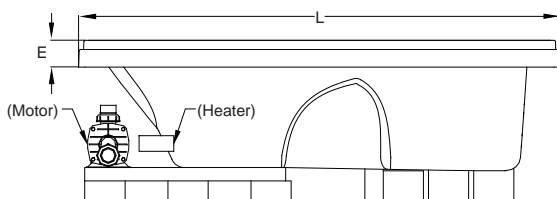

GQ88 Light Chromatherapy Add-on Kit

DD50 Replacement Pillow (specify color) 959: White, 958: Almond,

969: Oyster

**\*Faucet installation note:**

Selecting a faucet for rim mounting: The combined thickness at the rim of the bathtub shell and optional wood deck is 2" (50 mm) nominal. The length of the faucet tailpiece(s) must be long enough to extend past this dimension and have ample clearance to assemble any hardware (i.e. locknut, water supply fittings, etc.) necessary for installation. For undermount units, the combined thickness of the bathtub shell is 1/2" (12 mm) nominal and the undermount deck should not exceed the length of the faucet tailpiece(s), including any assembly hardware.

## KEY DIMENSIONS

\*Deck width reflects only area indicated on detail.

NOTE: Graphics May Not be to Scale

Letter	Description	English	Metric
L	Outer Length	70 3/4"	1797 mm
W	Outer Width	35 1/2"	902 mm
H	Overall Height**	24"	610 mm
A	Overflow Height	17"	432 mm
B	Long Edge to Drain Center	10 1/4"	260 mm
C	Short Edge to Drain Center	17 11/16"	447 mm
D	Drain Shoe Length	7"	178 mm
E	Deck Height**	4"	102 mm
F	Deck Width*	3"	76 mm
G	Service Access Dimensions	12" H x 18" L	305 mm x 457 mm
I	Floor Cut-out for Drain	12" x 4"	305 mm x 102 mm