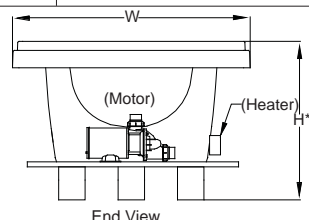

GQ88 Light Chromatherapy Add-on Kit

DD50 Replacement Pillow (specify color) 959: White, 958: Almond,

969: Oyster

**\*Faucet installation note:**

Selecting a faucet for rim mounting: The combined thickness at the rim of the bathtub shell and optional wood deck is 2" (50 mm) nominal. The length of the faucet tailpiece(s) must be long enough to extend past this dimension and have ample clearance to assemble any hardware (i.e. locknut, water supply fittings, etc.) necessary for installation. For undermount units, the combined thickness of the bathtub shell is 1/2" (12 mm) nominal and the undermount deck should not exceed the length of the faucet tailpiece(s), including any assembly hardware.

## KEY DIMENSIONS

\*Deck width reflects only area indicated on detail.

NOTE: Graphics May Not be to Scale

Letter	Description	English	Metric
L	Outer Length	70 3/4"	1797 mm
W	Outer Width	35 1/2"	902 mm
H	Overall Height**	24"	610 mm
A	Overflow Height	17"	432 mm
B	Long Edge to Drain Center	10 1/4"	260 mm
C	Short Edge to Drain Center	17 11/16"	447 mm
D	Drain Shoe Length	7"	178 mm
E	Deck Height**	4"	102 mm
F	Deck Width*	3"	76 mm
G	Service Access Dimensions	12" H x 18" L	305 mm x 457 mm
I	Floor Cut-out for Drain	12" x 4"	305 mm x 102 mm

\*\*Height of tub only, optional wood frame adds 1.25"

Drain/Overflow  
Note: Drain included. Non-standard installation, refer to manual.

© 2010 Jacuzzi Luxury Bath • For additional information call Customer Service 800-288-4002 • [www.jacuzzi.com/technicalspecs](http://www.jacuzzi.com/technicalspecs)