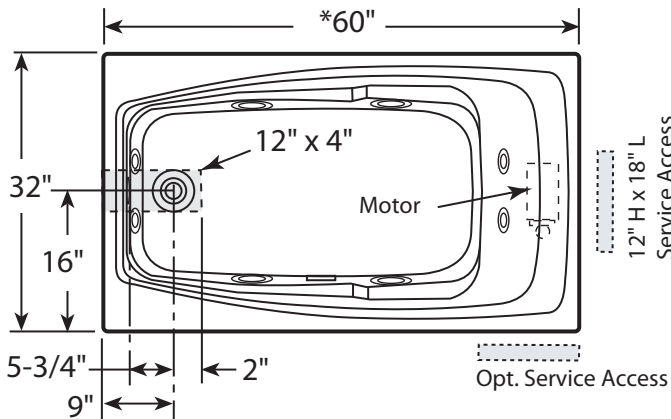

T725 Cetra® 532 Whirlpool Bath
Right Hand

T720 Cetra® 532 Whirlpool Bath
Left Hand

T730 Cetra® 532 Bath

- Right and Left Hand Drain Location
- Accessories / Hardware:
  - TheraPro™ Jet Rings Kit #D095
  - AccuPro™ Jet Rings Kit #P556
- Trim Kit Finishes Available:
  - (827) - Chrome
  - (898) - Brushed Chrome
  - (815) - Satin Nickel
  - (829) - Bright Brass
  - (805) - Platinum
  - (826) - Brushed Nickel
  - (845) - Oil Rubbed Bronze

Installation Notes

Refer to installation instructions included with fixture before beginning installation. Please confirm product availability and specifications before commencing with any installation work.

PRODUCT SPECIFICATIONS AND AVAILABILITY ARE SUBJECT TO CHANGE WITHOUT NOTICE.

Technical Specifications

Dimensions

60" L x 31-7/8" W x 21-1/4" H
(1524 mm) L x (810 mm) W x (540 mm) H

Drain/Overflow

A: 18-1/2" (470 mm) B: 9" (229 mm)

Cutout

58" x 30-1/4"

Total Weight

T720, T725: 697 lb (316 kg) / 53 lb/sq. ft. (256 kg/sq. m)
T730: 663 lb (301 kg) / 50 lb/sq. ft. (244 kg/sq. m)

Operating Gallonage

43 U.S. Gal. (163 Liters)
Max. 57 U.S. Gal. (216 Liters)

Product Weight

T720, T725: 89 lb (40 kg)
T730: 55 lb (25 kg)

Skirt Mounting

Optional U-Frame

Electrical Specifications

Requires a dedicated GFCI protected separate circuit.

Motor/Pump: 120 VAC, 15 AMP, 60 Hz.

Rapid Heat: 120 VAC, 15 AMP, 60 Hz.

Heater (Optional) Models T720, T725 only

Requires a dedicated GFCI protected separate circuit.

Rapid Heat: P/N S750000

Product Shown: Cetra® 532 Whirlpool Bath Left Hand Model: T720

* Measurements inside unit represent cutout in floor to allow for drain/overflow.

Minimum Service Access dimensions given.