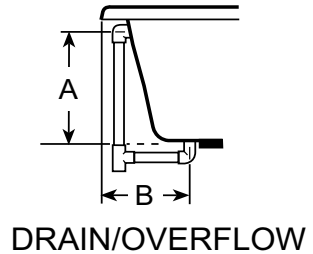

Duetta™ 6642 PURE AIR® BATH

GA00 Duetta™ 6642 Pure Air® Bath, Right Hand

- Center Drain Location
- Accessories / Hardware:
  - Sch 40, Rotary Drain Kit: #DA34
- Trim Kit Finishes Available:
  - (827) – Chrome
  - (898) – Brushed Chrome
  - (815) – Satin Nickel
  - (829) – Bright Brass
  - (805) – Platinum
  - (826) – Brushed Nickel
  - (845) – Oil Rubbed Bronze

**Product Shown: Duetta™ 6642 Pure Air® Bath
Right Hand Model: GA00**

* Measurements inside unit represent cutout in floor to allow for drain/overflow.

Minimum Service Access dimensions given.

INSTALLATION NOTES

Refer to installation instructions included with fixture before beginning installation. Please confirm product availability and specifications before commencing with any installation work.

PRODUCT SPECIFICATIONS AND AVAILABILITY ARE SUBJECT TO CHANGE WITHOUT NOTICE.

Technical Specifications

DIMENSIONS

66" L x 42" W x 26" H
(1676 mm) L x (1067 mm) W x (660 mm) H

DRAIN/OVERFLOW

A: 18.4" (467 mm) B: 11" (279 mm)

CUTOUT

Template Provided Part Number: DA07000

TOTAL WEIGHT

1106 lbs (502 kg) / 57.5 lb/sq. ft. (281 kg/m²)

OPERATING GALLONAGE

Min. 64 U. S. Gal. (200 liters)

Max. 95 U.S. Gal. (360 liters)

PRODUCT WEIGHT

117 lbs (53 kg)

SKIRT MOUNTING

Not Available

ELECTRICAL SPECIFICATIONS

Requires a dedicated GFCI protected separate circuit.

Blower: 120VAC, 20AMP, 60 Hz.

HEATER (STANDARD)

No water heater is available on this unit. Blower has integral air heater.