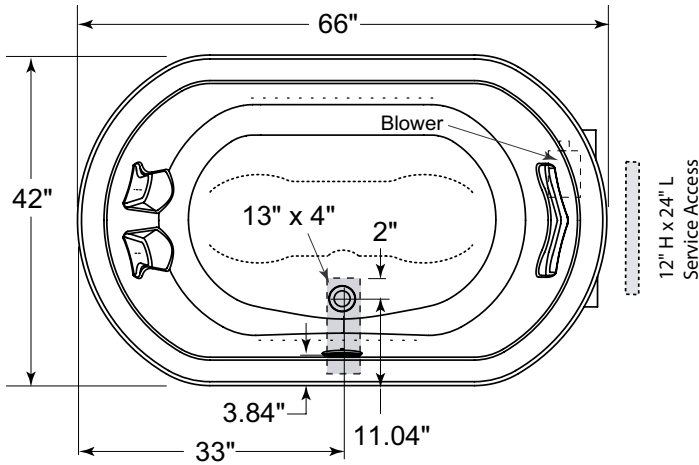

**Duetta™ 6642
PURE AIR® BATH**

MODEL NUMBER:
GA00 (Right-hand)

EXTERIOR DIMENSIONS:
66" long x 42" wide x
26" high

OPERATING GALLONS:
64-95 gallons

Duetta™ 6642 PURE AIR® BATH

GA00 Duetta™ 6642 Pure Air® Bath, Right Hand

- Center Drain Location
- Accessories / Hardware:
 - Sch 40, Rotary Drain Kit: #DA34
- Trim Kit Finishes Available:
 - (827) – Chrome
 - (898) – Brushed Chrome
 - (815) – Satin Nickel
 - (829) – Bright Brass
 - (805) – Platinum
 - (826) – Brushed Nickel
 - (845) – Oil Rubbed Bronze

**Product Shown: Duetta™ 6642 Pure Air® Bath
Right Hand Model: GA00**

** Measurements inside unit represent cutout in floor to allow for drain/overflow.*

Minimum Service Access dimensions given.

INSTALLATION NOTES

Technical Specifications

DIMENSIONS

66" L x 42" W x 26" H
(1676 mm) L x (1067 mm) W x (660 mm) H

DRAIN/OVERFLOW

A: 18.4" (467 mm) B: 11" (279 mm)

CUTOUT

Template Provided Part Number: DA07000

TOTAL WEIGHT