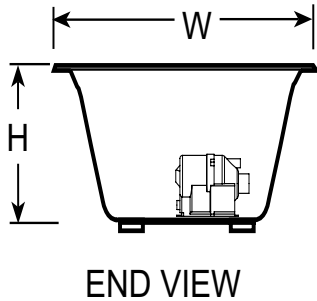

Duetta™ 6642 PURE AIR® BATH

GA00 Duetta™ 6642 Pure Air® Bath, Right Hand

- Center Drain Location
- Accessories / Hardware:
  - Sch 40, Rotary Drain Kit: #DA34
- Trim Kit Finishes Available:
  - (827) – Chrome
  - (898) – Brushed Chrome
  - (815) – Satin Nickel
  - (829) – Bright Brass
  - (805) – Platinum
  - (826) – Brushed Nickel
  - (845) – Oil Rubbed Bronze

**Product Shown: Duetta™ 6642 Pure Air® Bath
Right Hand Model: GA00**

* Measurements inside unit represent cutout in floor to allow for drain/overflow.

Minimum Service Access dimensions given.

INSTALLATION NOTES

Refer to installation instructions included with fixture before beginning installation. Please confirm product availability and specifications before commencing with any installation work.

PRODUCT SPECIFICATIONS AND AVAILABILITY ARE SUBJECT TO CHANGE WITHOUT NOTICE.

Technical Specifications

DIMENSIONS

66" L x 42" W x 26" H
(1676 mm) L x (1067 mm) W x (660 mm) H

DRAIN/OVERFLOW

A: 18.4" (467 mm) B: 11" (279 mm)

CUTOUT

Template Provided Part Number: DA07000

TOTAL WEIGHT

1106 lbs (502 kg) / 57.5 lb/sq. ft. (281 kg/m²)

OPERATING GALLONAGE

Min. 64 U. S. Gal. (200 liters)

Max. 95 U.S. Gal. (360 liters)

PRODUCT WEIGHT

117 lbs (53 kg)

SKIRT MOUNTING

Not Available

ELECTRICAL SPECIFICATIONS

Requires a dedicated GFCI protected separate circuit.

Blower: 120VAC, 20AMP, 60 Hz.

HEATER (STANDARD)

No water heater is available on this unit. Blower has integral air heater.