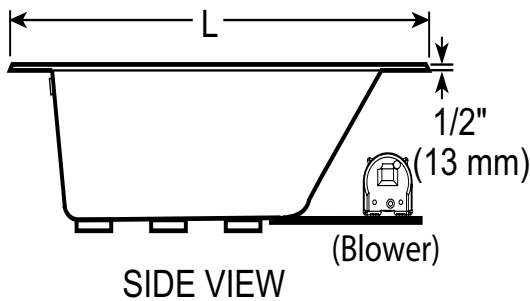

Duetta™ 6642 PURE AIR® BATH

GA00 Duetta™ 6642 Pure Air® Bath, Right Hand

- Center Drain Location
- Accessories / Hardware:
  - Sch 40, Rotary Drain Kit: #DA34
- Trim Kit Finishes Available:
  - (827) – Chrome
  - (898) – Brushed Chrome
  - (815) – Satin Nickel
  - (829) – Bright Brass
  - (805) – Platinum
  - (826) – Brushed Nickel
  - (845) – Oil Rubbed Bronze

**Product Shown: Duetta™ 6642 Pure Air® Bath
Right Hand Model: GA00**

* Measurements inside unit represent cutout in floor to allow for drain/overflow.

Minimum Service Access dimensions given.

INSTALLATION NOTES

Refer to installation instructions included with fixture before beginning installation. Please confirm product availability and specifications before commencing with any installation work.

PRODUCT SPECIFICATIONS AND AVAILABILITY ARE SUBJECT TO CHANGE WITHOUT NOTICE.

Technical Specifications

DIMENSIONS

66" L x 42" W x 26" H
(1676 mm) L x (1067 mm) W x (660 mm) H

DRAIN/OVERFLOW

A: 18.4" (467 mm) B: 11" (279 mm)

CUTOUT

Template Provided Part Number: DA07000

TOTAL WEIGHT

1106 lbs (502 kg) / 57.5 lb/sq. ft. (281 kg/m²)

OPERATING GALLONAGE

Min. 64 U. S. Gal. (200 liters)

Max. 95 U.S. Gal. (360 liters)

PRODUCT WEIGHT

117 lbs (53 kg)

SKIRT MOUNTING

Not Available

ELECTRICAL SPECIFICATIONS

Requires a dedicated GFCI protected separate circuit.

Blower: 120VAC, 20AMP, 60 Hz.

HEATER (STANDARD)

No water heater is available on this unit. Blower has integral air heater.