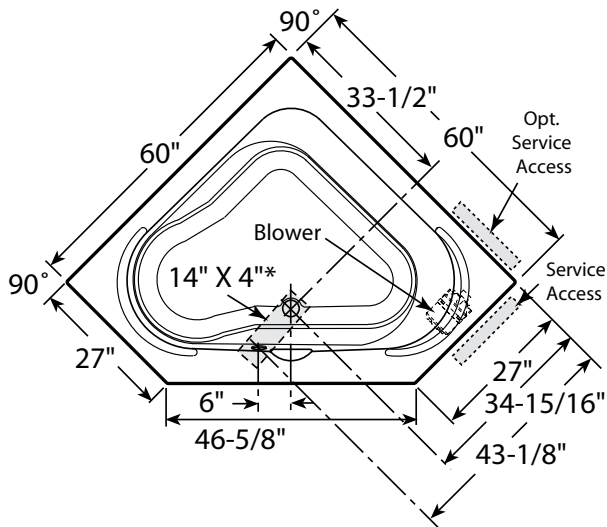

PRODUCT SPECIFICATIONS AND AVAILABILITY ARE SUBJECT TO CHANGE WITHOUT NOTICE.

Technical Specifications

Dimensions

60" L x 60" W x 20-1/2" H
(1524 mm) L x (1524 mm) W x (521 mm) H

Drain/Overflow

A: 18" (457 mm) B: 12-1/8" (308 mm)

150 lb (80 kg)

Skirt Mounting

Optional

Electrical Specifications

Requires a dedicated GFCI protected separate circuit.

Blower: 120 VAC, 15 AMP, 60 Hz.

Heater

No water heater is available on this unit. Blower has integral air heater.

Product Shown: Capella® 60" Pure Air II™ Bath Right Hand Shown Model: BE60
* Measurements inside unit represent cutout in floor to allow for drain/overflow. Minimum Service Access dimensions given.

DRAIN/OVERFLOW