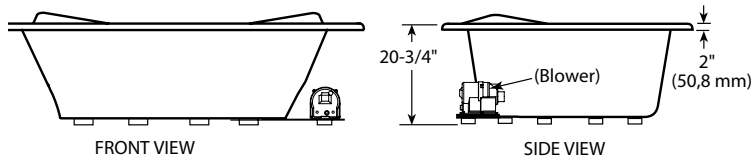

DRAIN/OVERFLOW