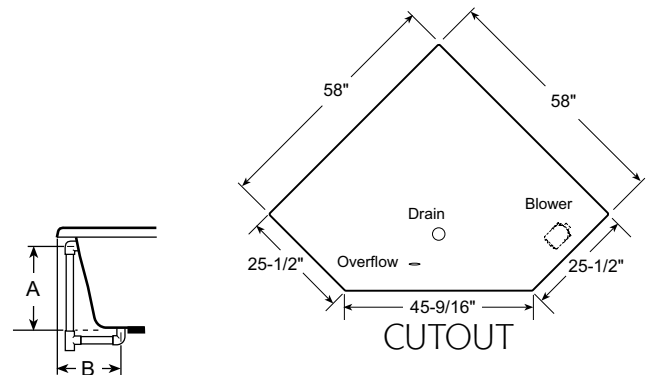

PRODUCT SPECIFICATIONS AND AVAILABILITY ARE SUBJECT TO CHANGE WITHOUT NOTICE.

Technical Specifications

Dimensions

60" L x 60" W x 20-1/2" H
(1524 mm) L x (1524 mm) W x (521 mm) H

Drain/Overflow

A: 18" (457 mm) B: 12-1/8" (308 mm)

Product Shown: Capella® 60" Pure Air II™ Bath Right Hand Shown Model: BE60
* Measurements inside unit represent cutout in floor to allow for drain/overflow. Minimum Service Access dimensions given.

DRAIN/OVERFLOW