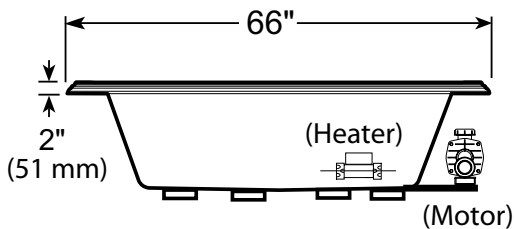

PRODUCT SPECIFICATIONS AND AVAILABILITY ARE SUBJECT TO CHANGE WITHOUT NOTICE.

Technical Specifications

DIMENSIONS

66" L x 42.22" W x 26" H
(1676 mm) L x (1072 mm) W x (660 mm) H

DRAIN/OVERFLOW

A: 20" (508 mm) B: 11-3/4" (298 mm)

RapidHeat™: P/N BN60000

Product Shown: Bellavista™ 5.5 Salon™ Spa Right Hand (DY45) Shown.

* Measurements inside unit represent cutout in floor to allow for drain/overflow.

Minimum Service Access dimensions given.