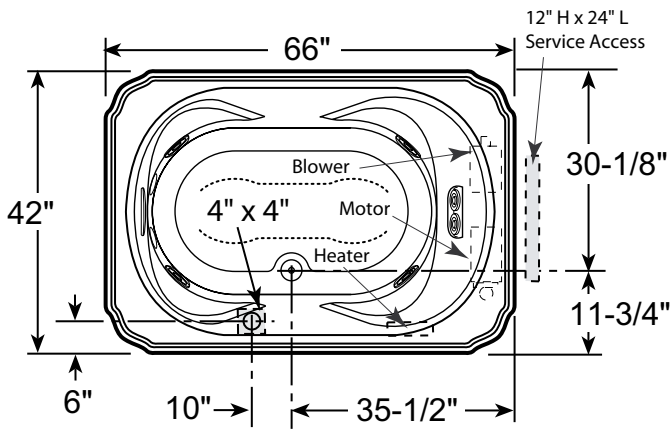

PRODUCT SPECIFICATIONS AND AVAILABILITY ARE SUBJECT TO CHANGE WITHOUT NOTICE.

Technical Specifications

DIMENSIONS

66" L x 42.22" W x 26" H
(1676 mm) L x (1072 mm) W x (660 mm) H

DRAIN/OVERFLOW

A: 20" (508 mm) B: 11-3/4" (298 mm)

SKIRT MOUNTING

Not Available

ELECTRICAL SPECIFICATIONS

Requires a dedicated GFCI protected separate circuit.

Blower: 120VAC, 20AMP, 60 Hz.

Motor/Pump and RapidHeat™: 240VAC, 20AMP, 60 Hz.

HEATER (STANDARD)

Requires a dedicated GFCI protected separate circuit.

RapidHeat™: P/N BN60000

Product Shown: Bellavista™ 5.5 Salon™ Spa Right Hand (DY45) Shown.

* Measurements inside unit represent cutout in floor to allow for drain/overflow.

Minimum Service Access dimensions given.