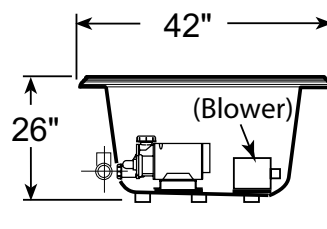

Bellavista™ 5.5 SALON® SPA BATH

DY45 Bellavista™ 5.5 Salon® Spa, Right Hand

- Center Drain Location
- Accessories / Hardware:
  - HTA Jet Ring Kit: #M952
  - BMH Jet Ring Kit: #J869
  - 2 x Neck Jet Ring Trim Kit: #P556
  - Rotary Drain Kit, 30" Cable: #K606
- Trim Kit Finishes Available:
  - (827) – Chrome
  - (898) – Brushed Chrome
  - (815) – Satin Nickel
  - (829) – Bright Brass
  - (805) – Platinum
  - (826) – Brushed Nickel
  - (845) – Oil Rubbed Bronze

INSTALLATION NOTES

Refer to installation instructions included with fixture before beginning installation. Please confirm product availability and specifications before commencing with any installation work.

PRODUCT SPECIFICATIONS AND AVAILABILITY ARE SUBJECT TO CHANGE WITHOUT NOTICE.

Technical Specifications

DIMENSIONS

66" L x 42.22" W x 26" H
(1676 mm) L x (1072 mm) W x (660 mm) H

DRAIN/OVERFLOW

A: 20" (508 mm) B: 11-3/4" (298 mm)

CUTOUT

Template Provided P/N P187000

TOTAL WEIGHT

1186 lb (538 kg) / 62 lb/ft² (301 kg/m²)

OPERATING GALLONAGE

85 U.S. Gal. (322 Liters)

PRODUCT WEIGHT

177 lb (80 kg)

SKIRT MOUNTING

Not Available

ELECTRICAL SPECIFICATIONS

Requires a dedicated GFCI protected separate circuit.

Blower: 120VAC, 20AMP, 60 Hz.

Motor/Pump and RapidHeat™: 240VAC, 20AMP, 60 Hz.

HEATER (STANDARD)

Requires a dedicated GFCI protected separate circuit.

RapidHeat™: P/N BN60000

Product Shown: Bellavista™ 5.5 Salon™ Spa Right Hand (DY45) Shown.

* Measurements inside unit represent cutout in floor to allow for drain/overflow.

Minimum Service Access dimensions given.

END VIEW