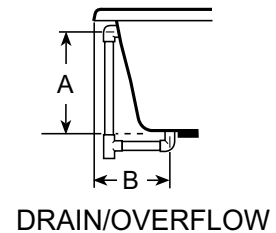

DRAIN/OVERFLOW