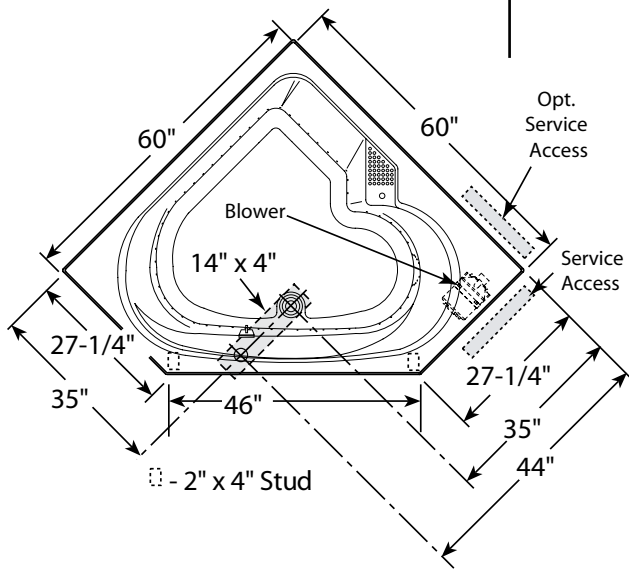

PRODUCT SPECIFICATIONS AND AVAILABILITY ARE SUBJECT TO CHANGE WITHOUT NOTICE.

Technical Specifications

Dimensions

60" L x 60" L x 20-3/4" H
(1524 mm) L x (1524 mm) L x (527 mm) H

Drain/Overflow

A: 16" (406 mm) B: 12-3/8" (314 mm)

130 lb (59 kg)

Skirt Mounting

Optional

Electrical Specifications

Requires a dedicated GFCI protected separate circuit.

Blower: 120 VAC, 15 AMP, 60 Hz.

Heater

No water heater is available on this unit. Blower has integral air heater.

Product Shown: Tara™ Corner Pure Air® II Bath Model: EB00

* Measurements inside unit represent cutout in floor to allow for drain/overflow. Minimum Service Access dimensions given.

SIDE VIEW

END VIEW

TARA™ CUTOUT