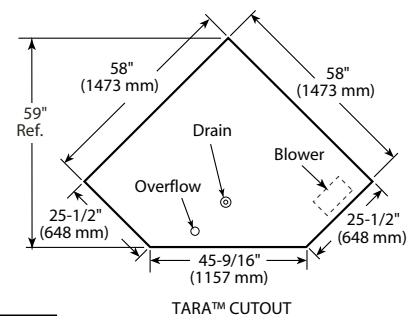

PRODUCT SPECIFICATIONS AND AVAILABILITY ARE SUBJECT TO CHANGE WITHOUT NOTICE.

Technical Specifications

Dimensions

60" L x 60" L x 20-3/4" H
(1524 mm) L x (1524 mm) L x (527 mm) H

Drain/Overflow

A: 16" (406 mm) B: 12-3/8" (314 mm)

Product Shown: Tara™ Corner Pure Air® II Bath Model: EB00

* Measurements inside unit represent cutout in floor to allow for drain/overflow. Minimum Service Access dimensions given.

SIDE VIEW

END VIEW

TARA™ CUTOUT