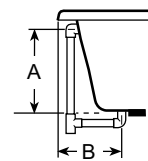

PRODUCT SPECIFICATIONS AND AVAILABILITY ARE SUBJECT TO CHANGE WITHOUT NOTICE.

Technical Specifications

Dimensions

60" L x 60" L x 20-3/4" H
(1524 mm) L x (1524 mm) L x (527 mm) H

Drain/Overflow

A: 16" (406 mm) B: 12-3/8" (314 mm)

Product Shown: Tara™ Corner Pure Air® II Bath Model: EB00

* Measurements inside unit represent cutout in floor to allow for drain/overflow. Minimum Service Access dimensions given.

SIDE VIEW

END VIEW

TARA™ CUTOUT