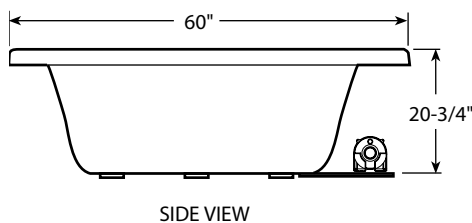

PRODUCT SPECIFICATIONS AND AVAILABILITY ARE SUBJECT TO CHANGE WITHOUT NOTICE.

Technical Specifications

Dimensions

60" L x 60" L x 20-3/4" H
(1524 mm) L x (1524 mm) L x (527 mm) H

Drain/Overflow

A: 16" (406 mm) B: 12-3/8" (314 mm)

Product Shown: Tara™ Corner Pure Air® II Bath Model: EB00

* Measurements inside unit represent cutout in floor to allow for drain/overflow. Minimum Service Access dimensions given.

SIDE VIEW

END VIEW

TARA™ CUTOUT