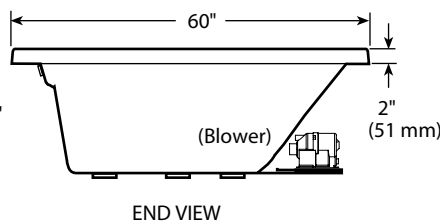

PRODUCT SPECIFICATIONS AND AVAILABILITY ARE SUBJECT TO CHANGE WITHOUT NOTICE.

Technical Specifications

Dimensions

60" L x 60" L x 20-3/4" H
(1524 mm) L x (1524 mm) L x (527 mm) H

Drain/Overflow

A: 16" (406 mm) B: 12-3/8" (314 mm)

130 lb (59 kg)

Skirt Mounting

Optional

Electrical Specifications

Requires a dedicated GFCI protected separate circuit.

Blower: 120 VAC, 15 AMP, 60 Hz.

Heater

No water heater is available on this unit. Blower has integral air heater.

Product Shown: Tara™ Corner Pure Air® II Bath Model: EB00

* Measurements inside unit represent cutout in floor to allow for drain/overflow. Minimum Service Access dimensions given.

SIDE VIEW

END VIEW

TARA™ CUTOUT