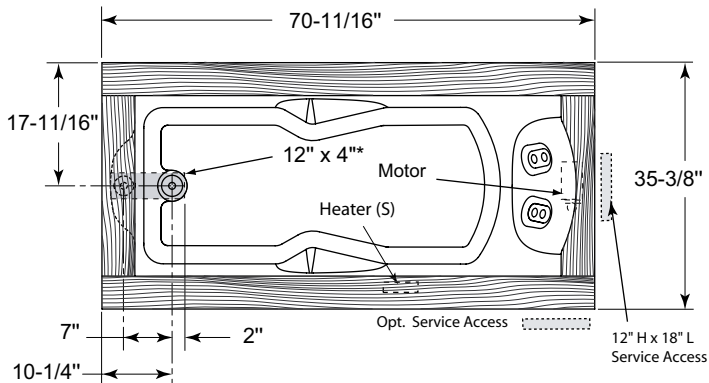

Fuzion™ 7236

WHIRLPOOL BATH with CHROMATHERAPY

EF75	Fuzion™ 7236 Whirlpool Bath Wenge, Left Hand
EF45	Fuzion™ 7236 Whirlpool Bath Wenge, Right Hand
EF70	Fuzion™ 7236 Whirlpool Bath Teak, Left Hand
EF40	Fuzion™ 7236 Whirlpool Bath Teak, Right Hand

Fuzion™ 7236

WHIRLPOOL BATH with ILLUMATHERAPY™

EF90	Fuzion™ 7236 Whirlpool Bath Wenge, Left Hand
EF60	Fuzion™ 7236 Whirlpool Bath Wenge, Right Hand
EF85	Fuzion™ 7236 Whirlpool Bath Teak, Left Hand
EF55	Fuzion™ 7236 Whirlpool Bath Teak, Right Hand

- Left or Right Hand Drain Locations
- Overflow fitting comes with tub
- Accessories / Hardware:
  - HTC Jet Trim Kit: #D095
  - Oval Trim Kit: #N557
  - BMH 2 Jet trim Kit: # J869 (4 kits required)
- Trim Kit Finishes Available:
  - (827) – Chrome
  - (898) – Brushed Chrome
  - (815) – Satin Nickel
  - (829) – Bright Brass
  - (805) – Platinum
  - (826) – Brushed Nickel
  - (845) – Oil Rubbed Bronze

Product Shown: Fuzion™ 7236 Whirlpool Bath with Illumatherapy™ Left Hand Model

* Measurements inside unit represent cutout in floor to allow for drain/overflow.

Minimum Service Access dimensions given.

INSTALLATION NOTES

Refer to installation instructions included with fixture before beginning installation. Please confirm product availability and specifications before commencing with any installation work.

PRODUCT SPECIFICATIONS AND AVAILABILITY ARE SUBJECT TO CHANGE WITHOUT NOTICE.

Technical Specifications

DIMENSIONS

72" L x 36" W x 22³/₄" H
(1829 mm) L x (914 mm) W x (578 mm) H

DRAIN/OVERFLOW

A: 17" (432 mm) B: 10¹/₄" (260 mm)

CUTOUT

69¹/₂" x 34³/₈"

TOTAL WEIGHT

1239 lb (561 kg) / 69 lb/ft² (336 kg/m²)

OPERATING GALLONAGE

82 U.S. Gal. (310 Liters)
Max. 94 U.S. Gal. (360 Liters)

PRODUCT WEIGHT

195 lb. (88 kg)

SKIRT MOUNTING

Not Available

ELECTRICAL SPECIFICATIONS

Requires a dedicated GFCI protected separate circuit.

Motor/Pump: 120 VAC, 20 AMP, 60 Hz.

RapidHeat™: 120 VAC, 15 AMP, 60 Hz.

HEATER (STANDARD)

Requires a dedicated GFCI protected separate circuit.

RapidHeat™: P/N S750000

Faucet Installation Note:

Selecting a faucet for rim mounting: The combined thickness at the rim of the tub shell and the wood trim is 2" (50,8 mm) nominal. The length of the faucet tailpiece(s) must be long enough to extend past this dimension and have ample clearance to assemble any hardware (i.e. locknut, water supply fittings, etc.) necessary for installation.