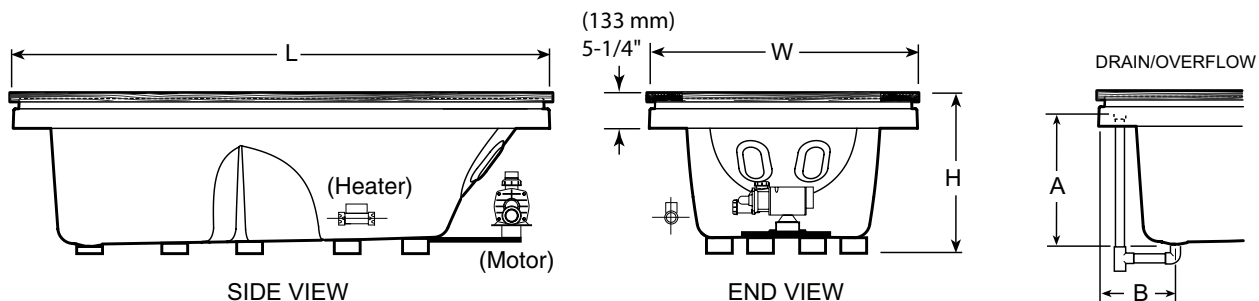

Technical Specifications

DIMENSIONS

72" L x 36" W x 22³/₄" H
(1829 mm) L x (914 mm) W x (578 mm) H

DRAIN/OVERFLOW

A: 17" (432 mm) B: 10¹/₄" (260 mm)

CUTOUT

69¹/₂" x 34³/₈"

TOTAL WEIGHT

Faucet Installation Note:

Selecting a faucet for rim mounting: The combined thickness at the rim of the tub shell and the wood trim is 2" (50,8 mm) nominal. The length of the faucet tailpiece(s) must be long enough to extend past this dimension and have ample clearance to assemble any hardware (i.e. locknut, water supply fittings, etc.) necessary for installation.