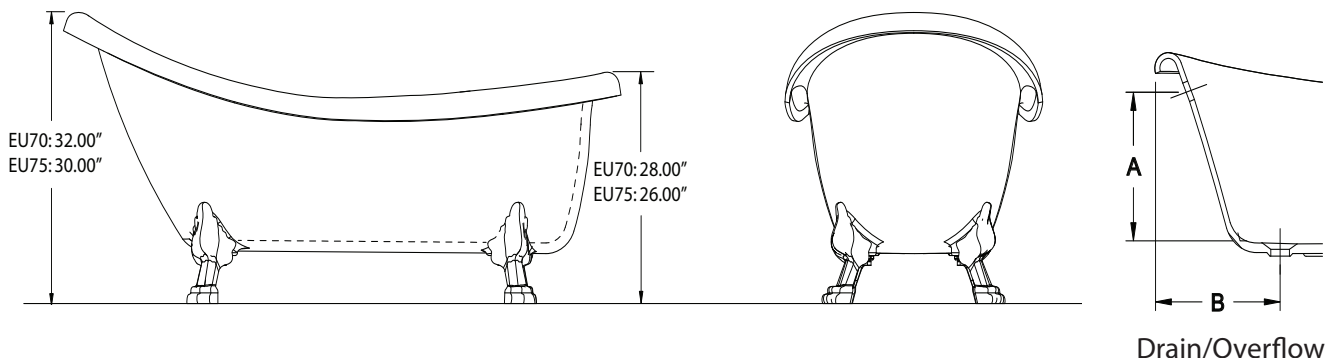

PRODUCT SPECIFICATIONS AND AVAILABILITY ARE SUBJECT TO CHANGE WITHOUT NOTICE.

Technical Specifications

Dimensions

60" L x 32" W x 26" H (EU70)

(1524 mm) L x (813 mm) W x (660 mm) H

69" L x 34" W x 24" H (EU75)

(1753 mm) L x (864 mm) W x (610 mm) H

Drain/Overflow

A: 17.00" (432 mm) B: 13-7/8" (352 mm)

Total Weight

467 lb. (212 kg) / 33 lb/ft² (15 kg/m²) (EU70)

580 lb. (263 kg) / 36 lb/ft² (16 kg/m²) (EU75)

Operating Gallonage

43 U.S. Gal. (20 Liters) (EU70)

56 U.S. Gal. (25 Liters) (EU75)

Product Weight

110 lb. (50 kg) (EU70)

116 lb. (53 kg) (EU75)

Product Shown: Era Freestanding Slipper Soaker Model: EU75

Era Freestanding Faucet Specs