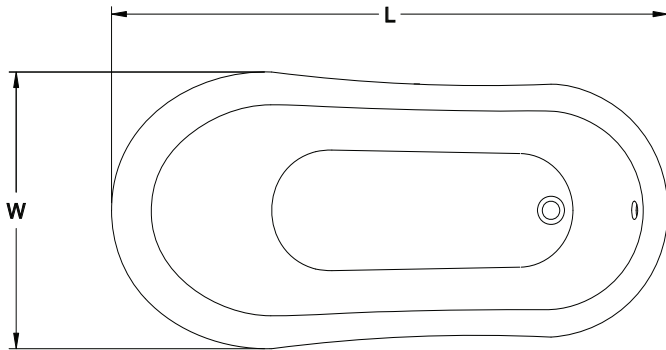

PRODUCT SPECIFICATIONS AND AVAILABILITY ARE SUBJECT TO CHANGE WITHOUT NOTICE.

Technical Specifications

Dimensions

60" L x 32" W x 26" H (EU70)

(1524 mm) L x (813 mm) W x (660 mm) H

69" L x 34" W x 24" H (EU75)

(1753 mm) L x (864 mm) W x (610 mm) H

Drain/Overflow

A: 17.00" (432 mm) B: 13-7/8" (352 mm)

Total Weight

467 lb. (212 kg) / 33 lb/ft² (15 kg/m²) (EU70)

580 lb. (263 kg) / 36 lb/ft² (16 kg/m²) (EU75)

Operating Gallonage

43 U.S. Gal. (20 Liters) (EU70)

56 U.S. Gal. (25 Liters) (EU75)

Product Weight

110 lb. (50 kg) (EU70)

116 lb. (53 kg) (EU75)

Product Shown: Era Freestanding Slipper Soaker Model: EU75

Era Freestanding Faucet Specs