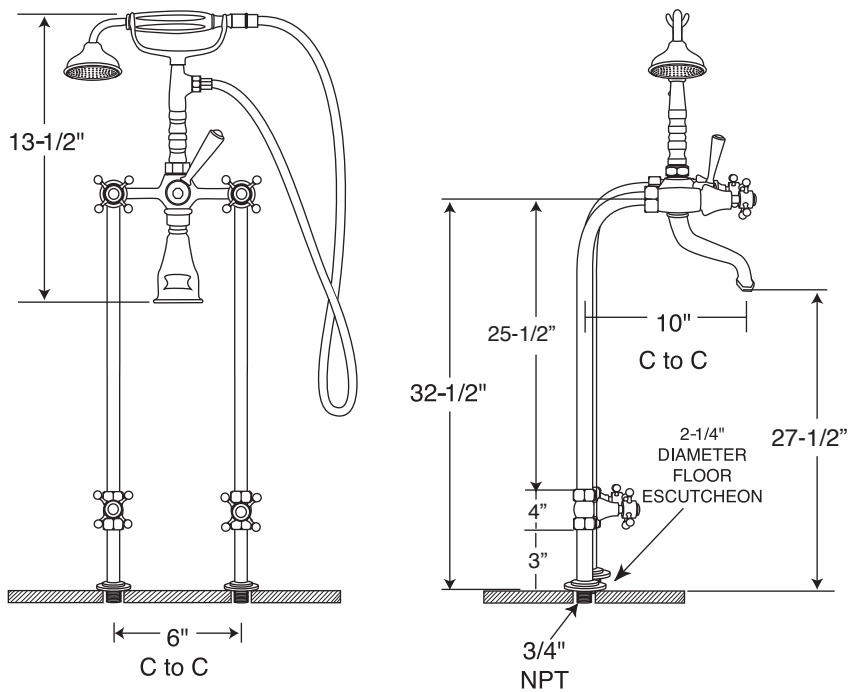

PRODUCT SPECIFICATIONS AND AVAILABILITY ARE SUBJECT TO CHANGE WITHOUT NOTICE.

Technical Specifications

Dimensions

60" L x 32" W x 26" H (EU70)

(1524 mm) L x (813 mm) W x (660 mm) H

69" L x 34" W x 24" H (EU75)

(1753 mm) L x (864 mm) W x (610 mm) H

Drain/Overflow

A: 17.00" (432 mm) B: 13-7/8" (352 mm)

Total Weight

467 lb. (212 kg) / 33 lb/ft² (15 kg/m²) (EU70)

580 lb. (263 kg) / 36 lb/ft² (16 kg/m²) (EU75)

Operating Gallonage

43 U.S. Gal. (20 Liters) (EU70)

56 U.S. Gal. (25 Liters) (EU75)

Product Weight

110 lb. (50 kg) (EU70)

116 lb. (53 kg) (EU75)

Product Shown: Era Freestanding Slipper Soaker Model: EU75

Era Freestanding Faucet Specs

Used on EU70, EU75, EU95, & EV00

EV16 & EV19 SPECIFICATIONS

EV19 Era Wall Mount Faucet

EV19 Era Faucet & EV16 Era Supply Lines

Free Manuals Download Website

<http://myh66.com>

<http://usermanuals.us>

<http://www.somanuals.com>