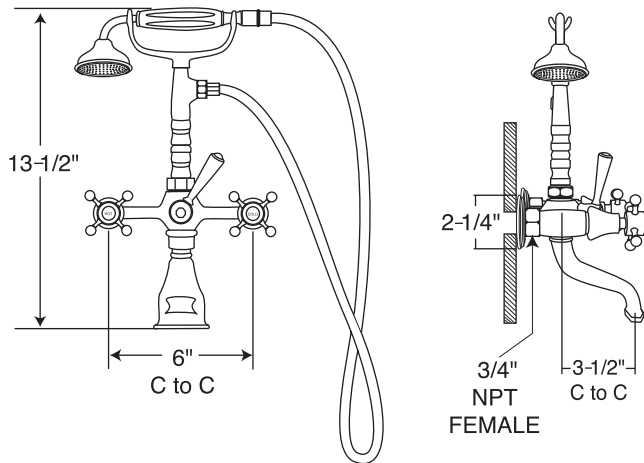

PRODUCT SPECIFICATIONS AND AVAILABILITY ARE SUBJECT TO CHANGE WITHOUT NOTICE.

Technical Specifications

Dimensions

60" L x 32" W x 26" H (EU70)

(1524 mm) L x (813 mm) W x (660 mm) H

69" L x 34" W x 24" H (EU75)

(1753 mm) L x (864 mm) W x (610 mm) H

Drain/Overflow

A: 17.00" (432 mm) B: 13-7/8" (352 mm)

Total Weight

467 lb. (212 kg) / 33 lb/ft² (15 kg/m²) (EU70)

580 lb. (263 kg) / 36 lb/ft² (16 kg/m²) (EU75)

Operating Gallonage

43 U.S. Gal. (20 Liters) (EU70)

56 U.S. Gal. (25 Liters) (EU75)

Product Weight

110 lb. (50 kg) (EU70)

116 lb. (53 kg) (EU75)

Product Shown: Era Freestanding Slipper Soaker Model: EU75

Era Freestanding Faucet Specs

Used on EU70, EU75, EU95, & EV00

EV16 & EV19 SPECIFICATIONS

EV19 Era Wall Mount Faucet

EV19 Era Faucet & EV16 Era Supply Lines

Free Manuals Download Website

<http://myh66.com>

<http://usermanuals.us>

<http://www.somanuals.com>