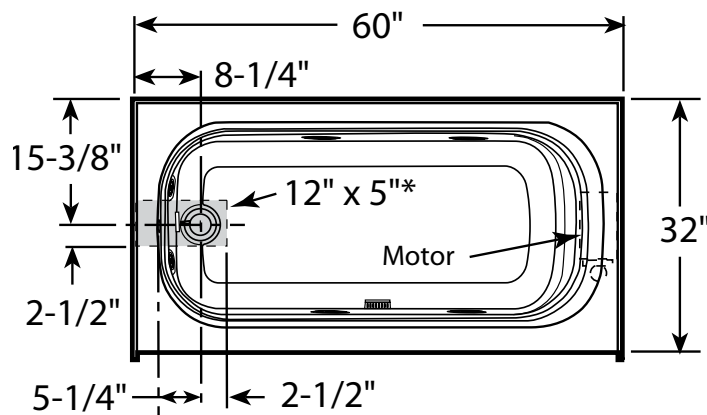

Rotary Drain Kit, 26" Cable #8730

HTC Jet Trim Kit: #D095

BMH Jet Trim Kit: #J869

• Trim Kit Finishes Available:

(827) - Chrome

(898) - Brushed Chrome

(815) - Satin Nickel

(829) - Bright Brass

(805) - Platinum

(826) - Brushed Nickel

(845) - Oil Rubbed Bronze

Installation Notes

Refer to installation instructions included with fixture before beginning installation. Please confirm product availability and specifications before commencing with any installation work.

PRODUCT SPECIFICATIONS AND AVAILABILITY ARE SUBJECT TO CHANGE WITHOUT NOTICE.

Electrical Components and Electrical Specifications do not apply to non-jetted baths.

Technical Specifications

Dimensions

60" L x 32" W x 20-1/4" H
(1524 mm) L x (813 mm) W x (514 mm) H

Drain/Overflow

A: 15-1/4" (387 mm) B: 8-1/4" (210 mm)

Cutout

Not Applicable

Total Weight

N600, N605: 700 lb (318 kg) / 53 lb/sq. ft. (259 kg/m²)

N601, N606: 675 lb (306 kg) / 51 lb/sq. ft. (247 kg/m²)

Operating Gallonage

N601, N605: 42 U.S. Gal. (159 Liters)

N601, N605: Max. 50 U.S. Gal. (189 Liters)

Product Weight

N600, N605: 100 lb (45 kg)

N601, N606: 75 lb (34 kg)

Skirt Mounting

Integral

Electrical Specifications Models N600, N605 only

Requires a dedicated GFCI protected separate circuit.

Motor/Pump: 120 VAC, 15 AMP, 60 Hz.

RapidHeat™: 120 VAC, 15 AMP, 60 Hz.

Heater (Optional) Models N600, N605 only

Requires a dedicated GFCI protected separate circuit.

RapidHeat™: P/N S750000

Product Shown: Luxura™ 5 Whirlpool Bath with Integral Skirt Left Hand Model: N600

* Measurements inside unit represent cutout in floor to allow for drain/overflow.