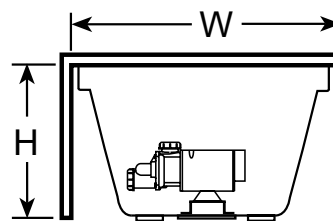

### Dimensions

60" L x 32" W x 20-1/4" H  
(1524 mm) L x (813 mm) W x (514 mm) H

\* Measurements inside unit represent cutout in floor to allow for drain/overflow.

SIDE VIEW

END VIEW

DRAIN/OVERFLOW