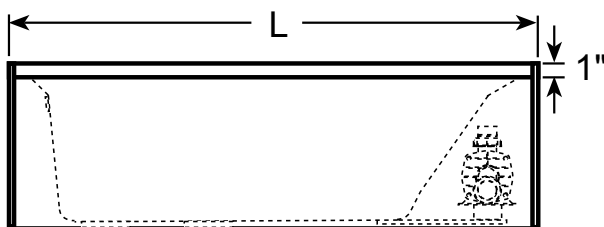

### Dimensions

60" L x 32" W x 20-1/4" H  
(1524 mm) L x (813 mm) W x (514 mm) H

\* Measurements inside unit represent cutout in floor to allow for drain/overflow.

SIDE VIEW

END VIEW

DRAIN/OVERFLOW