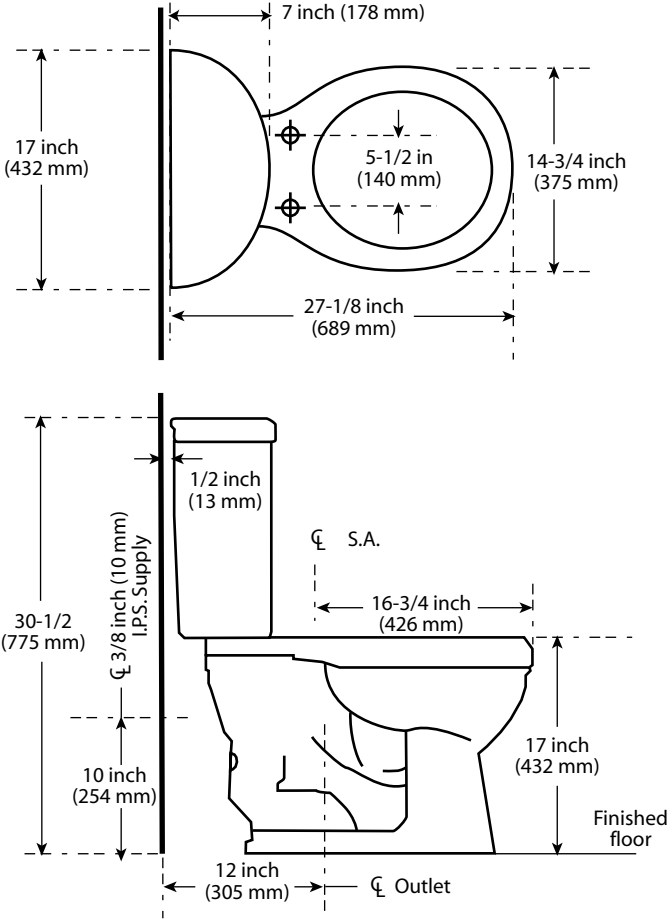

**Perfecta™
ROUND HIGH-
PERFORMANCE
TOILET**

MODEL NUMBER:
EZ33

DIMENSIONS:
27 $\frac{1}{8}$ " long x 17" wide
x 30 $\frac{1}{2}$ " high

BOWL HEIGHT:
17" PerfectHeight™

BOWL:
Round Front

Perfecta™ Round High Performance Toilet with Jacuzzi Propulsion™ Flushing System for superior waste removal and minimal clogging. Contemporary and versatile, the Perfecta™ round front toilet features Jacuzzi Propulsion™ Advanced Flushing System with a 3" flush valve for greater flushing power.

PRODUCT SPECIFICATIONS AND AVAILABILITY ARE SUBJECT TO CHANGE WITHOUT NOTICE.

Technical Specifications

WATER USE:

1.6 GPF/6.0LPF

FLUSH SYSTEM:

Jacuzzi Propulsion™

TRAP DIAMETER:

2 1/8" Dia.

ROUGH IN:

12" rough in

WARRANTY:

Five Year Limited Warranty

OVERALL:

27 1/8" L x 17" W x 30 1/2" H

BOWL HEIGHT:

17" H

MATERIAL:

Two piece vitreous china bowl and tank

SHIPPING WEIGHT:

83 lbs - Toilet

SHIPPING DIMENSIONS:

27" L x 17" W x 24" H - Toilet

Free Manuals Download Website

<http://myh66.com>