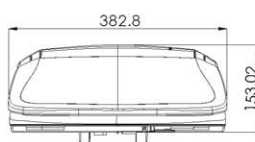

Refresh Personal Hygiene System™

Model: EU44, EV77

Ordering Information

Product Code:

EU44 Refresh Personal Hygiene System™ Round Front

EV77 Refresh Personal Hygiene System™ Elongated Front

Installation Notes

Refer to installation instructions included with fixture before beginning installation. Please confirm product availability and specifications before commencing with any installation work.

PRODUCT SPECIFICATIONS AND AVAILABILITY ARE SUBJECT TO CHANGE WITHOUT NOTICE.

Specifications

Dimensions

EU44: 19" L x 15" W x 6" H
(483 mm) L x (383 mm) W x (153 mm) H

EV77: 20.1" L x 15" W x 6" H
(511 mm) L x (383 mm) W x (153 mm) H

Product Weight

EU44: 9.5 lbs (4.3 kg)

EV77: 9.7 lbs (4.4 kg)

Shipping Dimensions

21.7" L x 18.1" W x 9.8" H
(551 mm) L x (460 mm) W x (249 mm) H

Shipping Weight

14.3 lb (6.5 kg)

Electrical Specifications

Requires a dedicated GFCI protected separate circuit.

120 VAC, 15 AMP, 60 Hz.

Warranty

One Year Limited Warranty

EV77