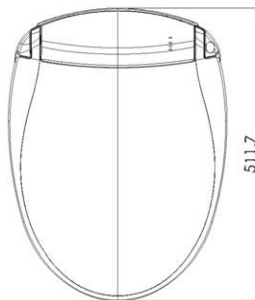

Refresh Personal Hygiene System™

Model: EU44, EV77

Ordering Information

Product Code:

EU44 Refresh Personal Hygiene System™ Round Front

EV77 Refresh Personal Hygiene System™ Elongated Front

Installation Notes

Refer to installation instructions included with fixture before beginning installation. Please confirm product availability and specifications before commencing with any installation work.

PRODUCT SPECIFICATIONS AND AVAILABILITY ARE SUBJECT TO CHANGE WITHOUT NOTICE.

Specifications

Dimensions

EU44: 19" L x 15" W x 6" H
(483 mm) L x (383 mm) W x (153 mm) H

EV77: 20.1" L x 15" W x 6" H
(511 mm) L x (383 mm) W x (153 mm) H

Product Weight

EU44: 9.5 lbs (4.3 kg)

EV77: 9.7 lbs (4.4 kg)

Shipping Dimensions

21.7" L x 18.1" W x 9.8" H
(551 mm) L x (460 mm) W x (249 mm) H

Shipping Weight

14.3 lb (6.5 kg)

Electrical Specifications

Requires a dedicated GFCI protected separate circuit.

120 VAC, 15 AMP, 60 Hz.

Warranty

One Year Limited Warranty

EV77