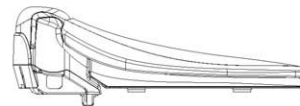

Refresh Personal Hygiene System™

Model: EU44, EV77

Ordering Information

Product Code:

EU44 Refresh Personal Hygiene System™ Round Front

EV77 Refresh Personal Hygiene System™ Elongated Front

Installation Notes

Refer to installation instructions included with fixture before beginning installation. Please confirm product availability and specifications before commencing with any installation work.

PRODUCT SPECIFICATIONS AND AVAILABILITY ARE SUBJECT TO CHANGE WITHOUT NOTICE.

Specifications

Dimensions

EU44: 19" L x 15" W x 6" H
(483 mm) L x (383 mm) W x (153 mm) H

EV77: 20.1" L x 15" W x 6" H
(511 mm) L x (383 mm) W x (153 mm) H

Product Weight

EU44: 9.5 lbs (4.3 kg)

EV77: 9.7 lbs (4.4 kg)

Shipping Dimensions

21.7" L x 18.1" W x 9.8" H
(551 mm) L x (460 mm) W x (249 mm) H

Shipping Weight

14.3 lb (6.5 kg)

Electrical Specifications

Requires a dedicated GFCI protected separate circuit.

120 VAC, 15 AMP, 60 Hz.

Warranty

One Year Limited Warranty

EV77