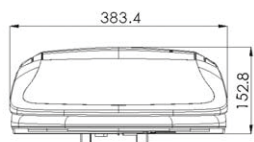

Warranty

One Year Limited Warranty

EU44