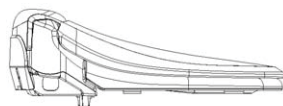

Refresh Personal Hygiene System™

Model: EU44, EV77

Ordering Information

Product Code:

EU44 Refresh Personal Hygiene System™ Round Front

EV77 Refresh Personal Hygiene System™ Elongated Front

Installation Notes

Refer to installation instructions included with fixture before beginning installation. Please confirm product availability and specifications before commencing with any installation work.

PRODUCT SPECIFICATIONS AND AVAILABILITY ARE SUBJECT TO CHANGE WITHOUT NOTICE.

Specifications

Dimensions

EU44: 19" L x 15" W x 6" H
(483 mm) L x (383 mm) W x (153 mm) H

EV77: 20.1" L x 15" W x 6" H
(511 mm) L x (383 mm) W x (153 mm) H

Product Weight

EU44: 9.5 lbs (4.3 kg)

EV77: 9.7 lbs (4.4 kg)

Shipping Dimensions

21.7" L x 18.1" W x 9.8" H
(551 mm) L x (460 mm) W x (249 mm) H

Shipping Weight

14.3 lb (6.5 kg)

Electrical Specifications

Requires a dedicated GFCI protected separate circuit.

120 VAC, 15 AMP, 60 Hz.

Warranty

One Year Limited Warranty

EV77