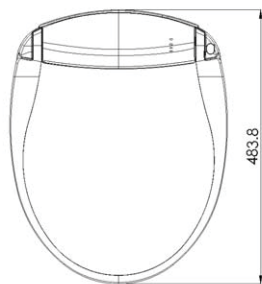

Warranty

One Year Limited Warranty

EU44