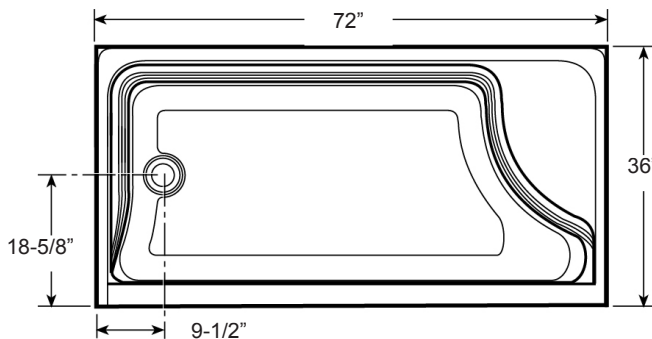

Bonaire™ 7236 Shower Base

Model: DD26 and EU15

Ordering Information

Product Code

DD26 Bonaire™ 7236 Shower Base, Left Hand
EU15 Bonaire™ 7236 Shower Base, Right Hand

Accessories, Hardware

Drain plate, #A175
Optica™ 100, Single Handle Mixer, #C997
Optica™ 300 Mixer, #G082
6' Sliding Door, optional

Trim Kit Finishes Available

(827) Chrome
(829) Bright Brass
(959) White

Installation Notes

Refer to installation instructions included with fixture before beginning installation. Please confirm product availability and specifications before commencing with any installation work.

PRODUCT SPECIFICATIONS AND AVAILABILITY ARE SUBJECT TO CHANGE WITHOUT NOTICE

Specifications

Overall Dimensions

72" L x 36" W x 24-1/2" H
(1829 mm L x 914 mm W x 622 mm H)

Product Weight

74 lb (33.6 kg)

Floor Loading

36 lb/ft² (176 kg/m²)

Bonaire™ 7236 Shower base, Left Hand (DD26)