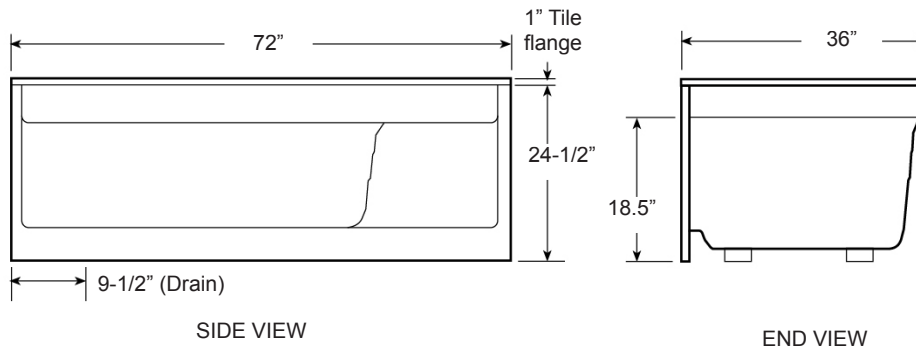

Bonaire™ 7236 Shower base, Left Hand (DD26)