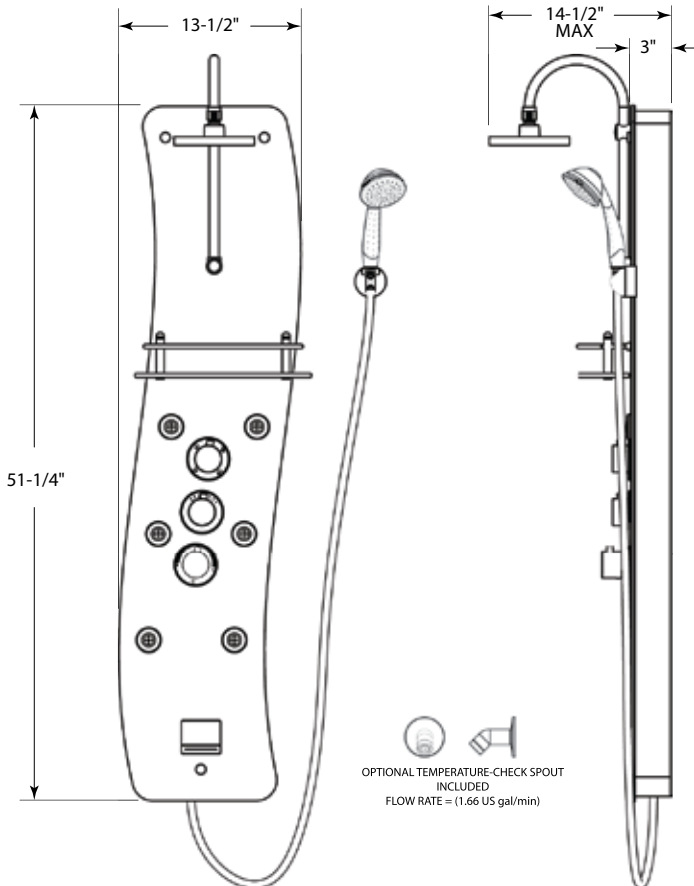

#### FEATURES:

- Rain shower head
- Multi-function hand shower with 60" hose
- 6 body sprays
- Temperature-check spout
- Thermostatic control valve
- Shower diverter to control water between shower head, hand shower, body sprays and temperature-check spout
- Tempered Glass accessory shelf
- Elegant glass and chrome finish

### Technical Specifications

#### DIMENSIONS

51-1/4" L x 13-1/2" W x 3" D  
(1302 mm) L x (343 mm) W x (76 mm) D

#### PRODUCT WEIGHT

25 lb. (11 kg)

This is a wall mounting shower tower bathroom fixture.