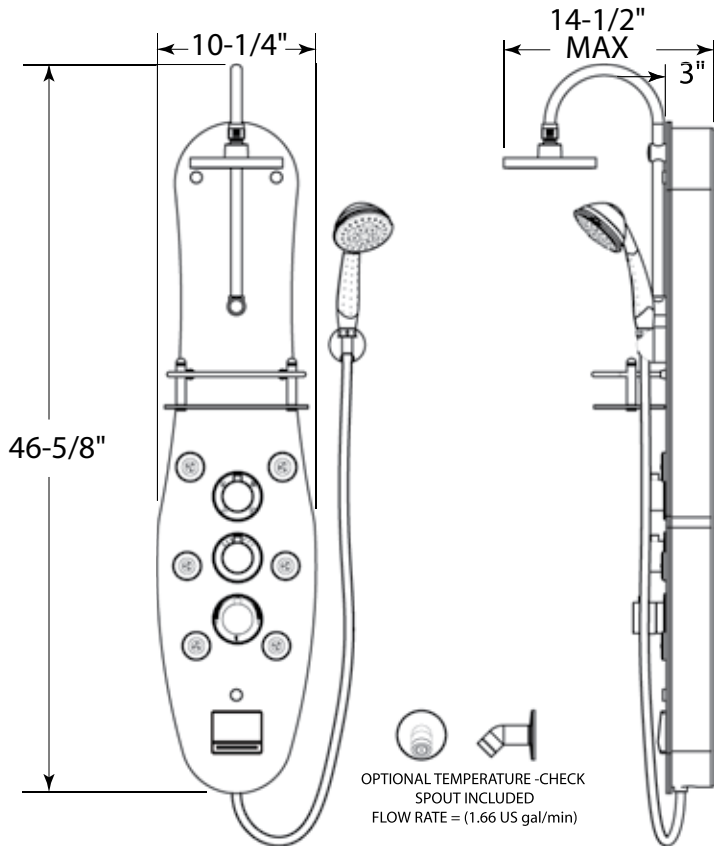

Ristorre™ Ovale™ | SHOWER TOWER

Gentle glass curves envelope powerful body sprays to create the Ristorre™ Ovale™ shower.

FEATURES:

- Rain shower head
- Multi-function hand shower with 60" hose
- 6 body sprays
- Temperature-check spout
- Thermostatic control valve
- Shower diverter to control water between shower head, hand shower, body sprays and temperature-check spout
- Tempered Glass accessory shelf
- Elegant glass and chrome finish

Ristorre™ Ovale™

MODEL NUMBER:
EC31

EXTERIOR DIMENSIONS:
46⁵/₈" L x 10¹/₄" W
x 3" D

Ristorre™ Ovale™ SHOWER TOWER

EC31 Ovale™ Shower Tower (Optional Spout Included)

INSTALLATION NOTES

Refer to installation instructions included with fixture before beginning installation. Please confirm product availability and specifications before commencing with any installation work.

PRODUCT SPECIFICATIONS AND AVAILABILITY ARE SUBJECT TO CHANGE WITHOUT NOTICE.

Technical Specifications

DIMENSIONS

46-5/8" L x 10-1/4" W x 3" D
(1184 mm) L x (260 mm) W x (76 mm) D

PRODUCT WEIGHT

22 lb. (10 kg)

This is a wall mounting shower tower bathroom fixture.

Product Shown:

Ristorre™ Ovale™ Shower Tower, Model: EC31

Minimum Working Water Pressure		21.76 psi	(1.5 bar)
Maximum Working Water Pressure		72.52 psi	(5.0 bar)
Recommended Working Water Pressure		43.51 psi	(3.0 bar)
Maximum Working Water Temp.		140-158° F	(60 – 70° C)
Minimum Working Water Temp.		41-68° F	(5-20° C)
Recommended Working Temp.		100° F	(38° C)
Under water pressure at 21.76 psi (1.5 bar)	Flow Rate of Hand Shower	1.61 US gal/min	(6.1 L/min)
	Flow Rate of Wall Mount	1.69 US gal/min	(6.4 L/min)
	Flow Rate of Body Jet	1.66 US gal/min	(6.3 L/min)
	Flow Rate of Bath Spout	1.69 US gal/min	(6.4 L/min)