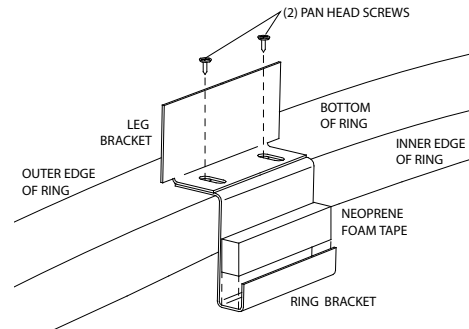

### 3. FOR ADDITIONAL SAFETY.

- After the Ring and Bath has been installed, Place a bead of clear silicon between the Ring and Tub rim as shown in Fig. 4.

Silicon Installation Detail  
Fig. 4

## Legs Installation:

4.

- Place Ring upside down to identify the dimples as shown in Fig. 1.
- Locate the Leg brackets and place them as shown in Fig. 5.
- Using a Flat head screwdriver, attach the leg bracket as shown in Fig. 5 and fasten to the ring using (2) pan head screws.

Dual lock and foam placement detail

Fig. 6

Leg Installation Detail

Fig. 7

## 6. FOR ADDITIONAL SAFETY.

After the Ring /Legs have been installed place a bead of clear silicon between the Ring and the Tub rim as shown in Fig. 8.

Ring & Legs Bracket Detail

Fig. 5

5.

- Install the Dual Lock onto the top center of each Leg as shown in Fig. 6.
- Install the Dual Lock onto each of the Leg Brackets as shown in Fig. 7.
- Align the Legs to the center of the leg support bracket and angle the bottom so it touches the freestanding skirt and rotate forward until the Dual lock locks in place as shown in Fig. 7.