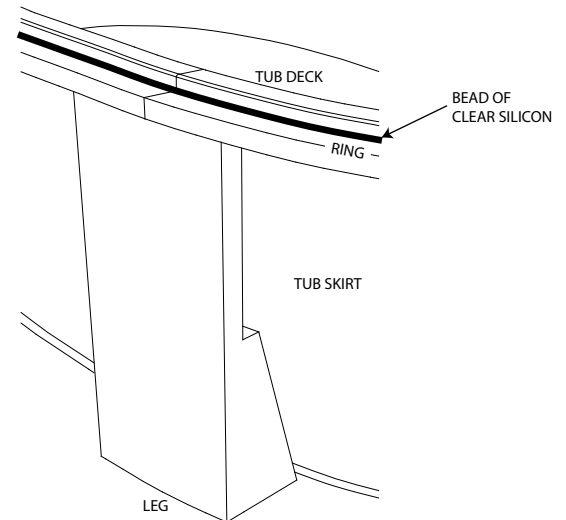

## Legs Installation:

4.

- Place Ring upside down to identify the dimples as shown in Fig. 1.
- Locate the Leg brackets and place them as shown in Fig. 5.
- Using a Flat head screwdriver, attach the leg bracket as shown in Fig. 5 and fasten to the ring using (2) pan head screws.

## 6. FOR ADDITIONAL SAFETY.

After the Ring /Legs have been installed place a bead of clear silicon between the Ring and the Tub rim as shown in Fig. 8.

Ring & Legs Bracket Detail

Fig. 5

5.

- Install the Dual Lock onto the top center of each Leg as shown in Fig. 6.
- Install the Dual Lock onto each of the Leg Brackets as shown in Fig. 7.
- Align the Legs to the center of the leg support bracket and angle the bottom so it touches the freestanding skirt and rotate forward until the Dual lock locks in place as shown in Fig. 7.

Clear Silicon Installation Detail

Fig. 8