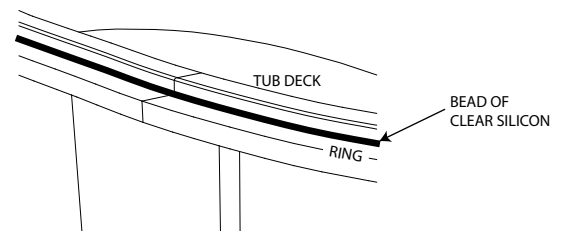

### 2.

- Once all the Ring and hanger brackets have been installed, carefully flip the ring over and install onto the freestanding skirt as shown in Fig. 4. Continue onto installing your Freestanding Bath Tub.

Ring Installation Detail  
Fig. 3

### 1.

- Place Ring upside down to identify the dimples as shown in Fig. 1.
- Locate the Ring and Hanger brackets and place them as shown in Fig. 2.
- Using a Philips Screw driver, attach the ring and hanger bracket to the Ring using the provided philips screws.

### 3. FOR ADDITIONAL SAFETY.

- After the Ring and Bath has been installed, Place a bead of clear silicon between the Ring and Tub rim as shown in Fig. 4.

Silicon Installation Detail  
Fig. 4