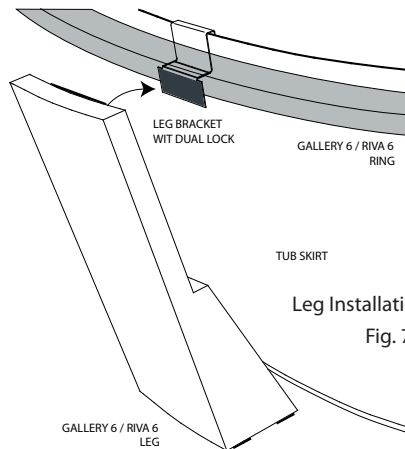

Leg Installation Detail

Fig. 7

6. FOR ADDITIONAL SAFETY.

After the Ring /Legs have been installed place a bead of clear silicon between the Ring and the Tub rim as shown in Fig. 8.