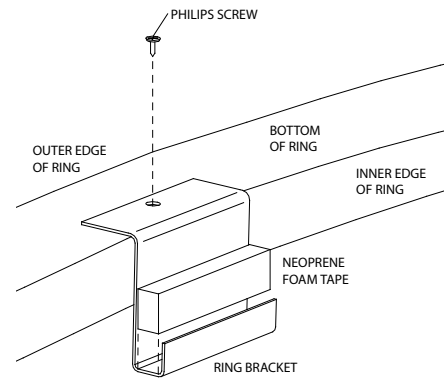

## Ring Installation:

Ring and Leg Bracket Location Detail  
Fig. 1

### 2.

- Once all the Ring and hanger brackets have been installed, carefully flip the ring over and install onto the freestanding skirt as shown in Fig. 4. Continue onto installing your Freestanding Bath Tub.

Ring Installation Detail  
Fig. 3

### 1.

- Place Ring upside down to identify the dimples as shown in Fig. 1.
- Locate the Ring and Hanger brackets and place them as shown in Fig. 2.
- Using a Philips Screw driver, attach the ring and hanger bracket to the Ring using the provided philips screws.