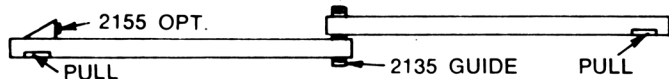

www.johnsonhardware.com

INSTRUCTIONS

Series 2200F SLIDING DOOR HARDWARE

FOR 1 3/8" DOORS ONLY

50 lbs ea. - One wheel hangers

75 lbs ea. - Two wheel hangers

FINISHED OPENING WIDTHS

(FROM INSIDE TO INSIDE OF FINISHED DOOR JAMBS.)

2 DOOR

MULTIPLY DOOR WIDTH BY 2, SUBTRACT 1"

3 DOOR

MULTIPLY DOOR WIDTH BY 3, SUBTRACT 2"

4 DOOR

MULTIPLY DOOR WIDTH BY 4, SUBTRACT 2"

FOR 1 3/8" DOORS

Cut track to precise length of door opening width. Mount track as shown in diagram at right. Fasten hangers on back side of doors, 1" from each edge. Drill doors for pulls, 36" from bottom of door.

NOTE: To obtain full adjustment possibilities, screws must be located at TOP of each slot as shown in Fig. 1. Raise all hangers to top adjustment as shown in Fig. 2 when installing doors.

MOUNT REAR DOOR FIRST by tilting door back and resting hangers on rear rail.