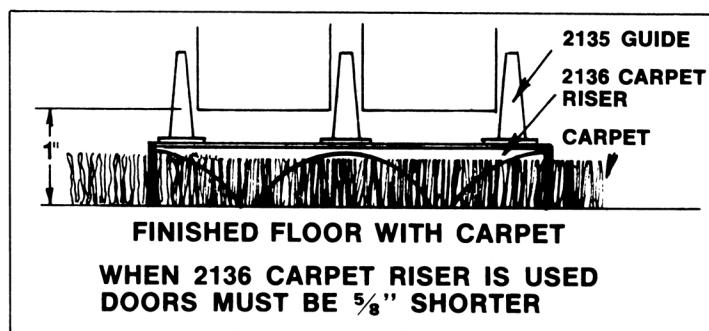

ACCESSORIES AVAILABLE:

NOT FURNISHED IN HARDWARE SET

2136 CARPET RISER
A firm base for door guide when carpeting is used through opening.

2155 STOP
Limits door travel

#35 PULL

NOTE:
Use only on solid doors

#40 PULL

#30 PULL - 2 1/8" Dia.

All pulls available in 7 finishes