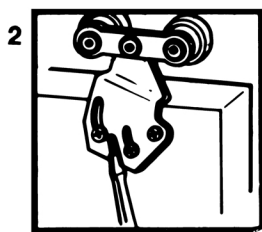

2 DOOR

MULTIPLY DOOR WIDTH BY 2, SUBTRACT 1"

3 DOOR

MULTIPLY DOOR WIDTH BY 3, SUBTRACT 2"

4 DOOR

MULTIPLY DOOR WIDTH BY 4, SUBTRACT 2"

FOR 1 3/8" DOORS

Cut track to precise length of door opening width. Mount track as shown in diagram at right. Fasten hangers on back side of doors, 1" from each edge. Drill doors for pulls, 36" from bottom of door.

NOTE: To obtain full adjustment possibilities, screws must be located at TOP of each slot as shown in Fig. 1. Raise all hangers to top adjustment as shown in Fig. 2 when installing doors.

MOUNT REAR DOOR FIRST by tilting door back and resting hangers on rear rail.