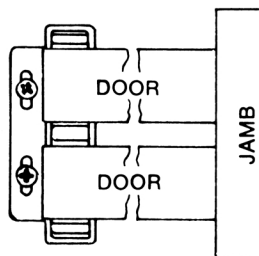

www.johnsonhardware.com

INSTRUCTIONS

Series 2200F SLIDING DOOR HARDWARE

FOR 1 3/8" DOORS ONLY

50 lbs ea. - One wheel hangers

75 lbs ea. - Two wheel hangers

FINISHED OPENING WIDTHS

(FROM INSIDE TO INSIDE OF FINISHED DOOR JAMBS.)

2 DOOR

MULTIPLY DOOR WIDTH BY 2, SUBTRACT 1"

3 DOOR

MULTIPLY DOOR WIDTH BY 3, SUBTRACT 2"

4 DOOR

MULTIPLY DOOR WIDTH BY 4, SUBTRACT 2"

FOR 1 3/8" DOORS

Cut track to precise length of door opening width. Mount track as shown in diagram at right. Fasten hangers on back side of doors, 1" from each edge. Drill doors for pulls, 36" from bottom of door.

NOTE: To obtain full adjustment possibilities, screws must be located at TOP of each slot as shown in Fig. 1. Raise all hangers to top adjustment as shown in Fig. 2 when installing doors.

MOUNT REAR DOOR FIRST by tilting door back and resting hangers on rear rail.

MOUNT FRONT DOOR same way by tilting back and placing hangers on front rail.

DOOR GUIDE is located by moving both doors to jamb on one side, positioning guide between doors as shown, and fastening to floor. If floor is carpeted, use Johnson 2136 CARPET RISER.

ACCESSORIES AVAILABLE:

NOT FURNISHED IN HARDWARE SET

2136 CARPET RISER
A firm base for door guide when carpeting is used through opening.

2155 STOP
Limits door travel

#35 PULL

NOTE:
Use only on solid doors

#40 PULL

#30 PULL - 2 1/8" Dia.

All pulls available in 7 finishes