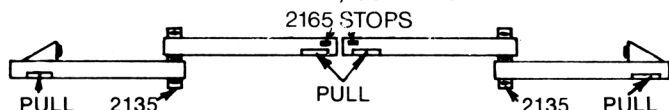

www.johnsonhardware.com

INSTRUCTIONS

Series 2200F SLIDING DOOR HARDWARE

FOR 1 3/8" DOORS ONLY

50 lbs ea. - One wheel hangers

75 lbs ea. - Two wheel hangers

FINISHED OPENING WIDTHS

(FROM INSIDE TO INSIDE OF FINISHED DOOR JAMBS.)

2 DOOR

MULTIPLY DOOR WIDTH BY 2, SUBTRACT 1"

3 DOOR

MULTIPLY DOOR WIDTH BY 3, SUBTRACT 2"

4 DOOR

MULTIPLY DOOR WIDTH BY 4, SUBTRACT 2"

FOR 1 3/8" DOORS

Cut track to precise length of door opening width. Mount track as shown in diagram at right. Fasten hangers on back side of doors, 1" from each edge. Drill doors for pulls, 36" from bottom of door.

NOTE: To obtain full adjustment possibilities, screws must be located at TOP of each slot as shown in Fig. 1. Raise all hangers to top adjustment as shown in Fig. 2 when installing doors.

MOUNT REAR DOOR FIRST by tilting door back and resting hangers on rear rail.