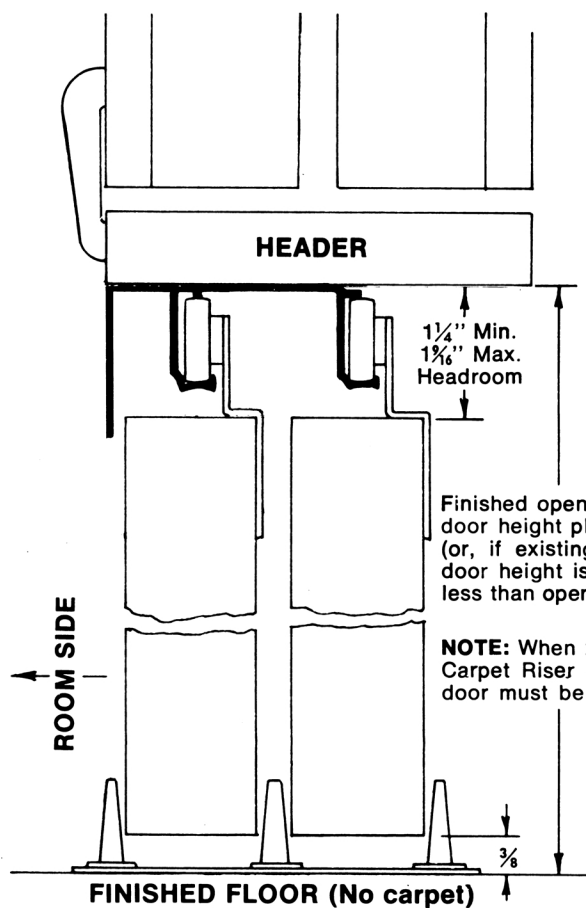

ACCESSORIES AVAILABLE:

NOT FURNISHED IN HARDWARE SET

2136 CARPET RISER
A firm base for door guide when carpeting is used through opening.

2155 STOP
Limits door travel

#35 PULL

NOTE:
Use only on solid doors

#40 PULL

#30 PULL - 2 1/8" Dia.

All pulls available in 7 finishes