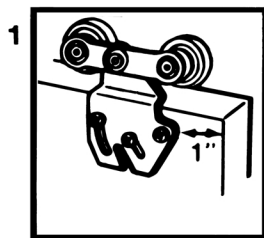

www.johnsonhardware.com

INSTRUCTIONS

Series 2200F SLIDING DOOR HARDWARE

FOR 1 3/8" DOORS ONLY

50 lbs ea. - One wheel hangers

75 lbs ea. - Two wheel hangers

FINISHED OPENING WIDTHS

(FROM INSIDE TO INSIDE OF FINISHED DOOR JAMBS.)

2 DOOR

MULTIPLY DOOR WIDTH BY 2, SUBTRACT 1"

3 DOOR

MULTIPLY DOOR WIDTH BY 3, SUBTRACT 2"

4 DOOR

MULTIPLY DOOR WIDTH BY 4, SUBTRACT 2"

FOR 1 3/8" DOORS

Cut track to precise length of door opening width. Mount track as shown in diagram at right. Fasten hangers on back side of doors, 1" from each edge. Drill doors for pulls, 36" from bottom of door.

NOTE: To obtain full adjustment possibilities, screws must be located at TOP of each slot as shown in Fig. 1. Raise all hangers to top adjustment as shown in Fig. 2 when installing doors.

MOUNT REAR DOOR FIRST by tilting door back and resting hangers on rear rail.