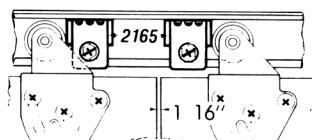

2 DOOR

MULTIPLY DOOR WIDTH BY 2, SUBTRACT 1"

3 DOOR

MULTIPLY DOOR WIDTH BY 3, SUBTRACT 2"

4 DOOR

MULTIPLY DOOR WIDTH BY 4, SUBTRACT 2"

FOR 1 3/8" DOORS

Cut track to precise length of door opening width. Mount track as shown in diagram at right. Fasten hangers on back side of doors, 1" from each edge. Drill doors for pulls, 36" from bottom of door.

NOTE: To obtain full adjustment possibilities, screws must be located at TOP of each slot as shown in Fig. 1. Raise all hangers to top adjustment as shown in Fig. 2 when installing doors.

MOUNT REAR DOOR FIRST by tilting door back and resting hangers on rear rail.

MOUNT FRONT DOOR same way by tilting back and placing hangers on front rail.

DOOR GUIDE is located by moving both doors to jamb on one side, positioning guide between doors as shown, and fastening to floor. If floor is carpeted, use Johnson 2136 CARPET RISER.