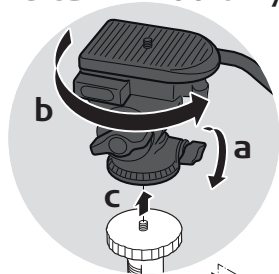

Leica TRI 100 only