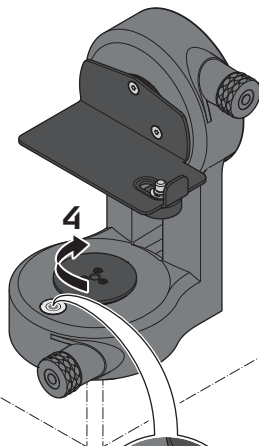

Leica TRI 100 only