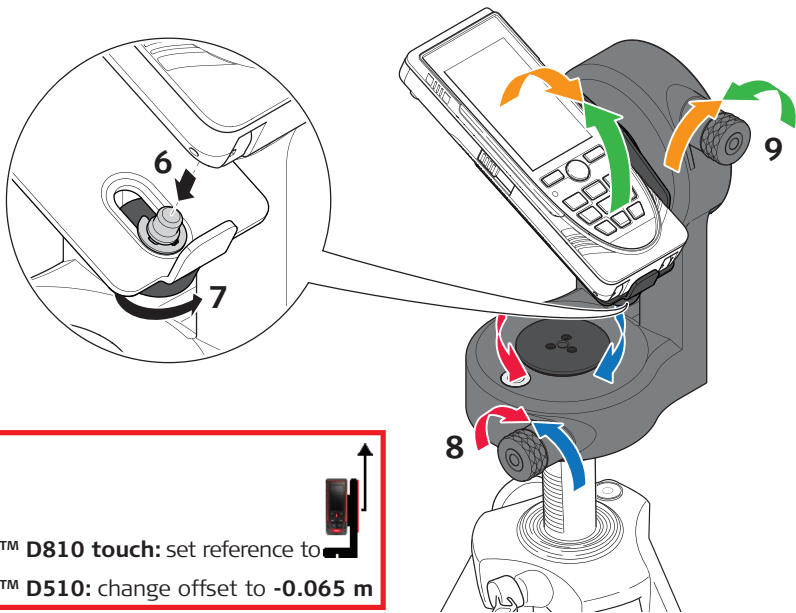

Disto D5/D8/E7500i: Change offset to negative 2 9/16"