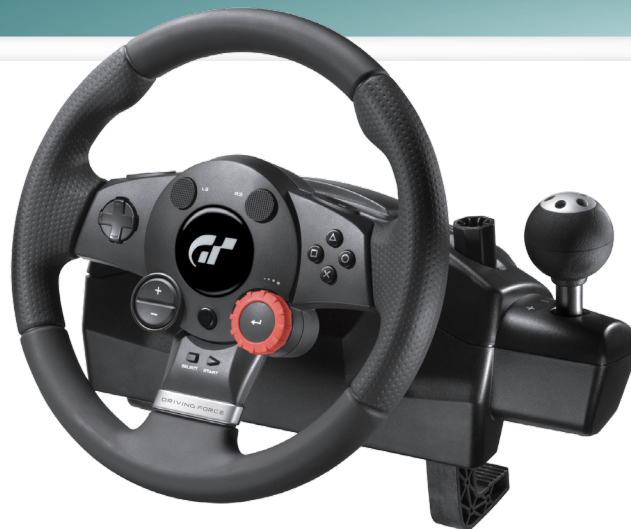

LOGITECH® DRIVING FORCE GT

PS3 racing gets real with the official wheel of Gran Turismo

Hold on to your seat. Designed from the pedals up for PLAYSTATION 3 and Gran Turismo, this racing wheel lets you feel every bump in the road, crash and tire spin with jaw-dropping realism. With true-to-life race car steering, shifting, braking and acceleration, your game gets so real you may want to buckle up.

FEATURE AT A GLANCE

Realistic force feedback

Feel every inch of the road for more control and gaming intensity.

Racing-grade wheel rotation

Go 2.5 times around from lock-to-lock—just as you would behind the wheel of a race car.

11-inch rubber-overmold rim

Large wheel gives you comfortable control and a slip-resistant grip.

24-position adjustment dial

Fine-tune your car's brake bias, traction control system and more while you drive.

Stay-put pedals

- True-to-life full-size pedals for precise throttle and brake response
- Carpet Grip System keeps pedals firmly in place

Sequential stick shift

Use the stick or the wheel-mounted paddles to select the perfect gear for each corner.