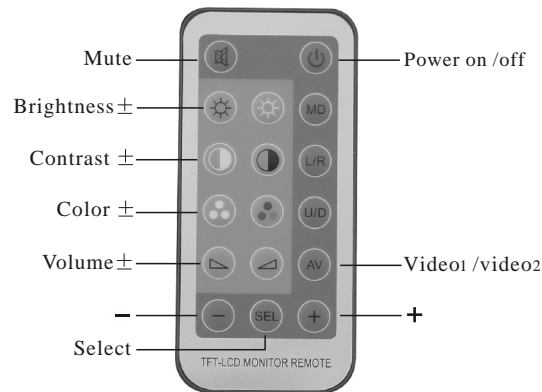

7.2" HEADREST NTSC LCD MONITOR OSD ADJUSTMENT

1. Press the POWER ON/OFF button on the monitor or remote unit to turn on the power.
  - a. Touch power switch on the monitor to select video/audio inputs.
  - b. Press power switch on the monitor 2 second to turn off the monitor
2. Press MENU button on the monitor or remote unit to active the OSD function show on the LCD screen and press again to select the adjustment item as below.
  BRIGHTNESS
  CONTRAST
  COLOR
  VOLUME
3. Press UP/DOWN button on the monitor or remote unit to increase or decrease the value of the adjustment functions for optimum viewing.
  REMOTE CONTROL UNIT
  POWER on/off

FEATURES ON SCREEN DISPLAY CONTROL
ON SCREEN DISPLAY CONTROL
WIDE SCREEN LCD PANEL

4. WIRE CONNECTION

Red wire: +ve
Black wire: -ve
Violet wire: none
Yellow RCA Jack: Video1 In
Yellow RCA Jack: Video2 In
Red RCA Jack: AUDIO

5. ACCESSORIES

EXTENSION MINIDIN CABLE 1PC
REMOTE CONTROL UNIT 1 PC
VIDEO CABLE 1PC
HEADREST SHROUD

6. LCD MONITOR REMOTE CONTROL

SPECIFICATIONS:

DISPLAY.....	7.2" WIDE SCREEN LCD
BACK LIGHT	BUILT IN CCFT
DOT FORMAT	960X234
VIDEO INPUT LEVEL	COMPOSITE 1.0V P-P/75 OHMS
VIDEO INPUT SYSTEMS.....	NTSC AUTO SWITCHING
POWER SOURCE.....	DC 12V +/- 15%
POWER CONSUMPTION	700Ma (max) / 10w (max)
OPERATION TEMPERATURE	-20 Celcius to+ 75 Celcius
STORAGE TEMPERATURE	-30 Celcius to+ 85 Celcius
DIMENSIONS	215 (W) x153 (H) x38 (D) mm
NET WEIGHT	0.8 KGS