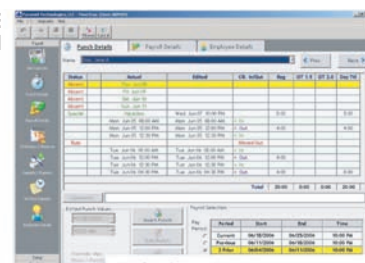

EMPLOYEE PUNCH SCREEN

ATTENDANCE REPORT

TIME CARD REPORT