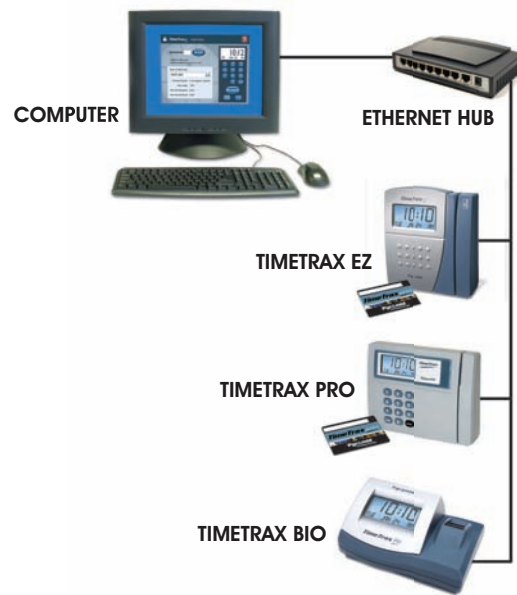

- **ETHERNET** Unlimited number of Pyramid Ethernet terminals regardless of technology
- **ETHERNET** Swipe in and out from any TimeTrax Ethernet Terminal
- **ETHERNET** Ethernet LAN and WAN compatible with multi-time zone functionality
- **ETHERNET** Optional Time Source Synchronization from Pyramid Wireless Master Clock System
- **ETHERNET** Unlike USB, cable length has no impact on communication performance. Not required to be tethered to a PC.

Kit Includes:

Biometric terminal, TimeTrax software, power supply, cables and instruction manual

Warranty:

1-year manufacturer's limited warranty with free product replacement and 90-days of free software support. Extended service/support plans are available through Pyramid.

Specifications:

Weight: 1 lb.   Dimensions: 2.3"H x 5.75"W x 4"D
Voltage: Standard 115v, 50Hz

System Requirements:

Windows® 2000 SP4, XP, Windows NT®, Windows® Vista™.

For more time keeping solutions for your business, visit Pyramid online at: www.pititime.com

UNLIMITED TERMINALS REGARDLESS OF TECHNOLOGY