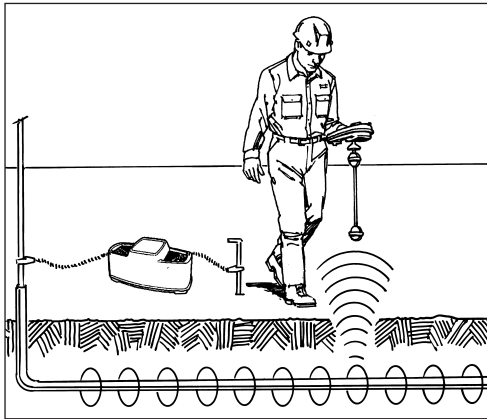

# NAVITRACK® Transmitters

*RIDGID transmitters give you the versatility to quickly and accurately map underground lines, cables, and pipes!*

NaviTrack®  
Transmitter - 10 Watt

NaviTrack® Brick  
Transmitter - 5 Watt

## The Powerful NaviTrack 10 Watt Transmitter Offers:

- 10 Watts of fully variable output power.
- 6 trace frequencies.
- Convenient push-button operation.
- 8 D-Cell batteries provide more than 120 hours of operation.