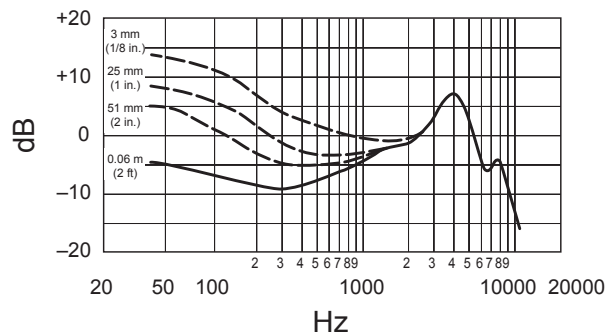

Frequency Response