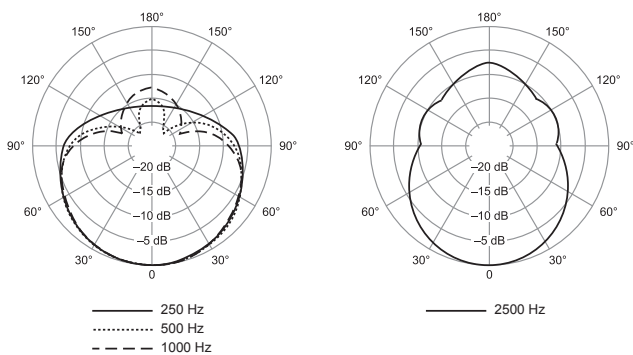

Furnished Accessories

95A2398	Storage Bag	95A2050	5/8" to 3/8" (Euro) Thread Adapter

Polar Pattern