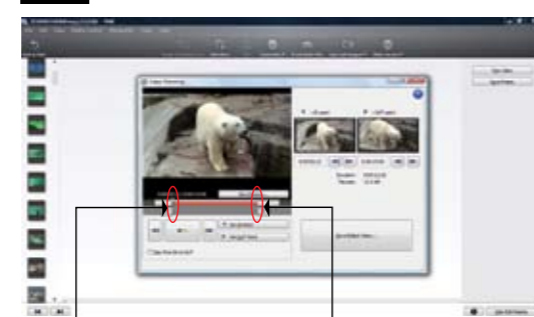

In Image 3, What you see is a time-bar that enables you to actually trim your favorite video. The two flags circled above indicate the Start & Stop point for the video. Just drag the bar as per your requirement.

Image 3

Start Flag

Stop Flag