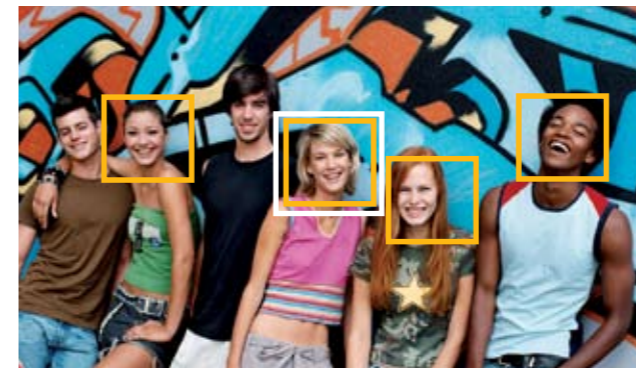

*Applicable with HDR-PJ50E, HDR-XR160E, HDR-CX130E, DCR-SX45E models.

Face Detection and Smile Shutter

The extremely useful Face Detection & Smile Shutter features are a great help especially at weddings, birthday parties and other large gatherings. One can prioritize a person so that it automatically optimizes focus, exposure, and colour for the best results. Also, Smile Shutter detects and captures snapshots of smiling faces even when you are recording a video. With these two intelligent features, it's certain that you'll not miss any special moment ever again!

Face Detection features include:

- Prioritizing a person simply by touching the face of the person on the screen
- Automatically optimizes focus, exposure, and colour for the best results

*Face Detection applicable to all models