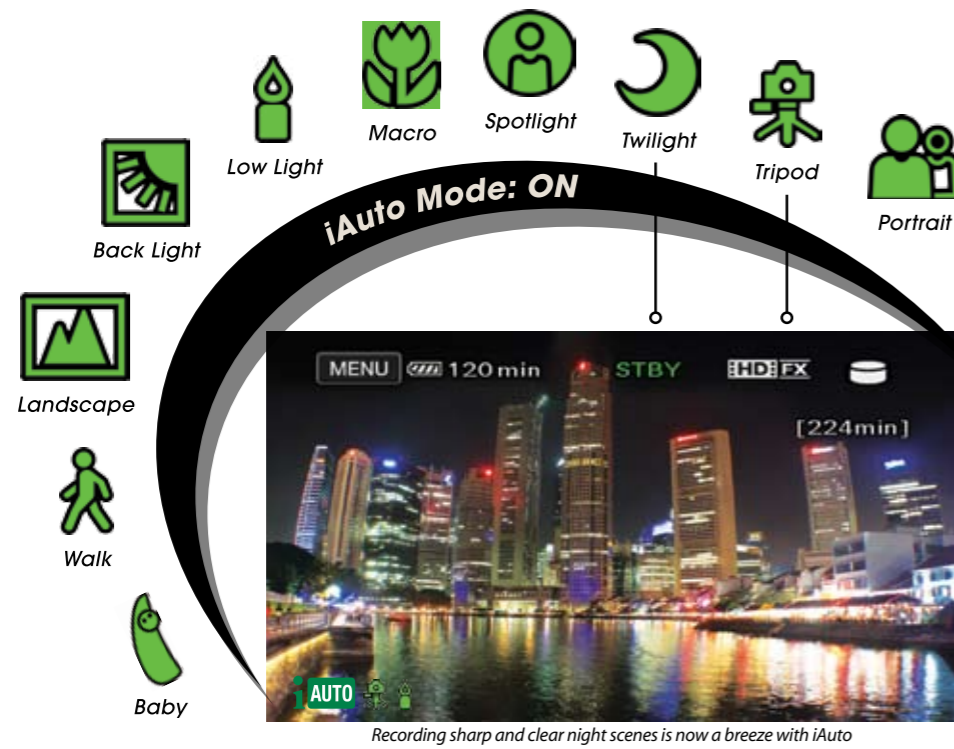

Without Video Light

With Video Light

*Applicable with DCR-SX45E, DCR-SX21E, DCR-SR21E, DCR-PJ5E Models.

Wide Angle

Don't you wish your current camcorder can zoom out just a little bit more to capture your baby's entire height, your big group of friends, or that giant historical structure by the street? With **Sony's 29.8mm (35mm equivalent, video mode)** wide angle Lens G, users can now capture roughly twice the area when compared to a conventional camcorder without the use of an external wide angle conversion lens that adds up the bulk.

Without Wide Angle

With Wide Angle

*Applicable with all HD models.

Sony G Lens/Sony Lens

The Sony G Lens is an extra-ordinary wide angle lens. This sophisticated lens incorporates Sony's unique optical design technology and quality control, giving you exceptional optical performance that is on par with some of the best lenses in the industry. Moreover, it's been optimized to perfectly compliment the advanced image sensor and image-processing technology, thus expanding your shooting possibilities. Also, reproduction of fine details and high color fidelity is made possible by the use of aspheric lenses and ED glass elements.

Sony G Lens: HDR-PJ50E, HDR-XR160E, HDR-CX130E.
Sony Lens: DCR-SX21E, DCR-SR21E, HDR-PJ5E.

INTELLIGENT AUTO

Record any scene perfectly with Sony's intelligent Auto (iAuto). This feature has the ability to automatically recognize up to 90* different combinations of scenes and adjust the camera settings accordingly to achieve the best results.