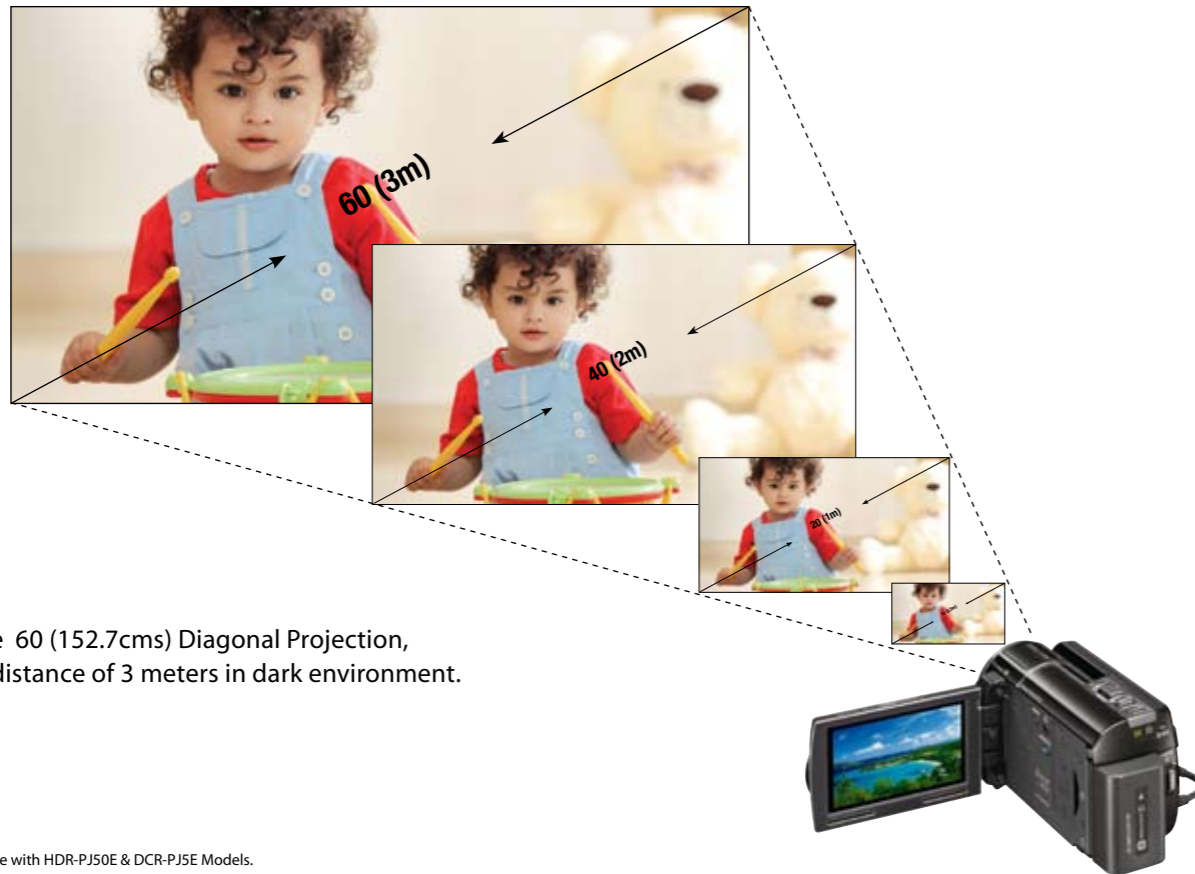

5.1 Channel Surround Sound

*Applicable with HDR-PJ50E, HDR-XR160E, HDR-CX130E.

Zoom Mic

*Applicable with all Handycam® models

Built in Projector

Watching your favorite memories on a big screen is no longer limited to your living room. A built-in Projector on HDR-PJ-50 & DCR-PJ5 allows you to easily and instantly share your latest adventure with your friends and family at a bar, on the train, in a camp, and many other locations. In a dark environment, you can even project your videos up to 60-inch diagonally at a distance of 3 meters.

Distance vs Projection Size

Achieve 60 (152.7cms) Diagonal Projection, size at distance of 3 meters in dark environment.

*Applicable with HDR-PJ50E & DCR-PJ5E Models.

Built in LED Video Light

The integrated LED video light is a great addition to help users to shoot video even in a dark environment. Once switched on, your subject will be illuminated with the energy efficient LED light, which is effective for up to 1.5 meters.

Without Video Light

With Video Light

*Applicable with DCR-SX45E, DCR-SX21E, DCR-SR21E, DCR-PJ5E Models.

Wide Angle

Don't you wish your current camcorder can zoom out just a little bit more to capture your baby's entire height, your big group of friends, or that giant historical structure by the street? With **Sony's 29.8mm (35mm equivalent, video mode)** wide angle Lens G, users can now capture roughly twice the area when compared to a conventional camcorder without the use of an external wide angle conversion lens that adds up the bulk.