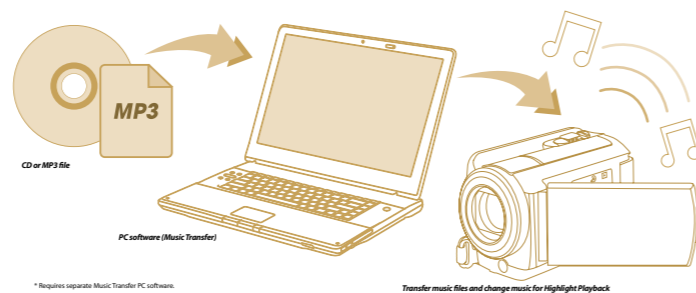

Solutions

Picture Motion Browser

Sony's bundled Picture Motion Browser (PMB) software lets you manage and share your video footages easily and without fuss. With PMB you can organise your movies, trim your videos by removing unwanted scenes, do face-search etc.

Movie Tracer

View your recordings in an interesting 2D panoramic format

Choose the individual images you want to use.

See your pictures stitched together as one big picture.

Face Search

Use Face Search to find specific faces in videos

Face Detection & Face Recognition

Transfer Music

Transfer music files from your PC to Handycam® for use during Highlight Playback*

Video Trimming

Your videos contain some unwanted parts? with PMB you can make them beautiful by trimming undesired parts. Trimming your favourite videos has never been this easy.