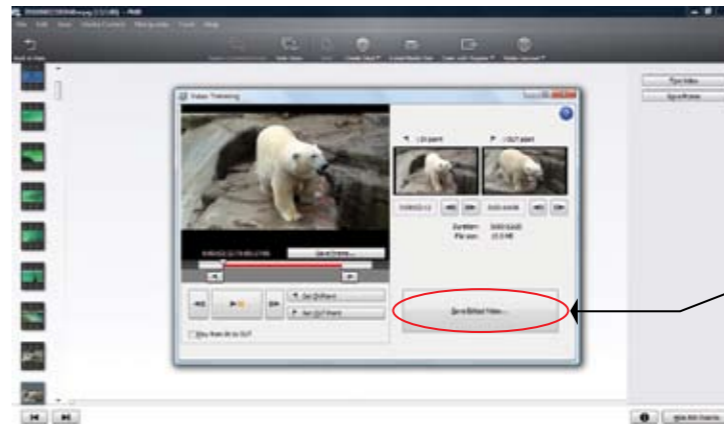

Image 4

Save Edited Video