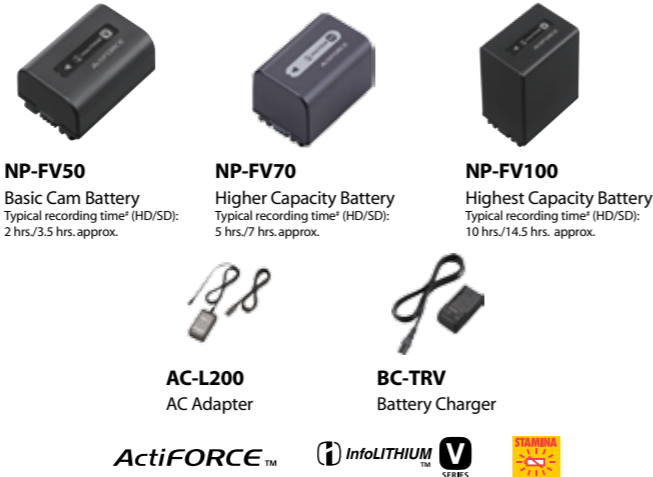

NP-FV50
Basic Cam Battery
Typical recording time* (HD/SD):
2 hrs./3.5 hrs. approx.

NP-FV70
Higher Capacity Battery
Typical recording time* (HD/SD):
5 hrs./7 hrs. approx.

NP-FV100
Highest Capacity Battery
Typical recording time* (HD/SD):
10 hrs./14.5 hrs. approx.

Save the Moment

Recording Media

With a wide range of portable recording media to choose from, it's easy to find one to fit every need and situation.

Protect and maintain your precious Handycam®

Portable Protection

Carrying Cases

Keep your Handycam® safe with these stylish soft carrying cases that also provide protection against everyday knocks and scratches.