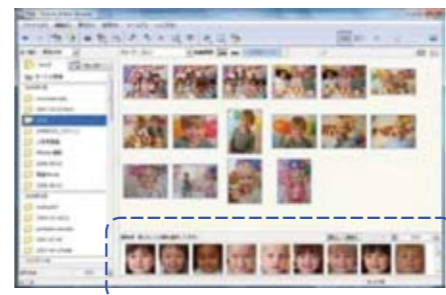

Movie Tracer

View your recordings in an interesting 2D panoramic format

Choose the individual images you want to use.

See your pictures stitched together as one big picture.

Face Search

Use Face Search to find specific faces in videos