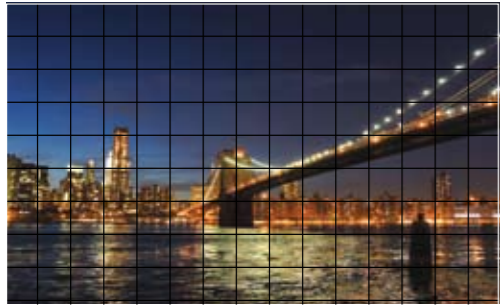

Key Features and Technology

Full High Definition

Full High Definition gives you enhanced picture quality, which is 4.5 times better than Standard Definition. The difference between High Definition Picture quality and conventional Standard Definition is immediately noticeable. From the smallest smile to the brightest rainbow, you'll definitely appreciate the vibrancy and realism of 1920x1080i Full High Definition.

Full HD
1080

Standard Definition

720H x 480V = Less than 1 million pixels