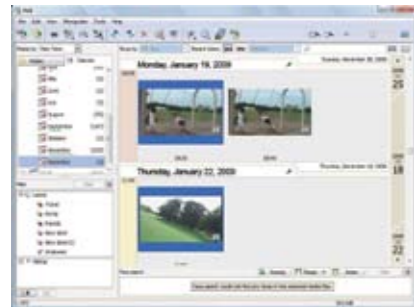

Solutions

Picture Motion Browser

Sony's bundled Picture Motion Browser (PMB) software lets you manage and share your video footages easily and without fuss. With PMB you can organise your movies, trim your videos by removing unwanted scenes, do face-search etc.

Movie Tracer

View your recordings in an interesting 2D panoramic format

Choose the individual images you want to use.