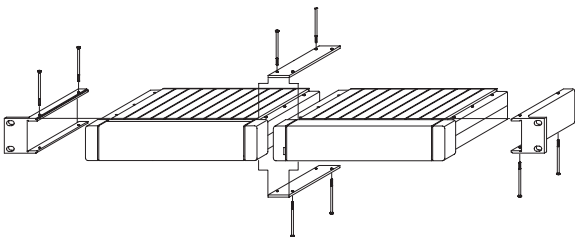

MCP-1, MCP-2, RM-14, RMK-D, RMK-S Rackmount Accessories

Features

MCP-1

Rackmount kit for two main (modular style) components for SSA-324 and SSA-424A.

MCP-2

Rackmount kit for one main (modular style) component for SSA-324 and SSA-424A

RM-14

Rackmount Kit for SS-2002 RM only.

RMK-D

Dual Rackmount Kit for two: US-2002, ES-4000A, PS-4001, PS-2001L, or SPS-2001 (side by side in 19" rack).

RMK-S

Single Rackmount Kit for one: US-2002, ES-4000A, PS-4001, PS-2001L or SPS-2001 in center of 19" rack.

Line Drawing

MCP-1**MCP-2****RMK-S****RMK-D****RM-14**

Rackmount Accessories Specifications

MCP-1

Rackmount kit for two main (modular style) components for SSA-324 and SSA-424A.

MCP-2

Rackmount kit for one main (modular style) component for SSA-324 and SSA-424A