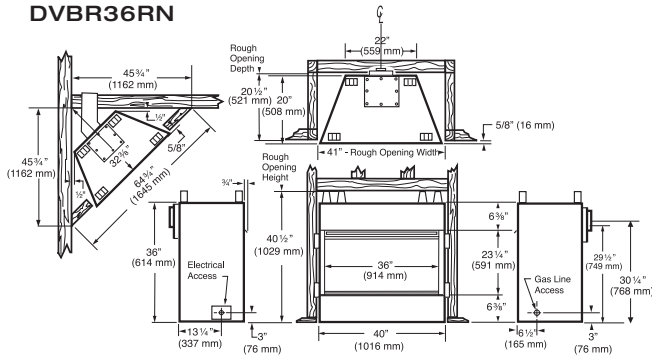

#### DVBR42RN

Model #	DVBR36RN	DVBR42RN
<b>PERFORMANCE:</b>		
BTUs	16,000-24,000	18,000-27,000
Steady State Efficiency (with fan on):	70% LP / 69% NG	70% LP / 69% NG
AFUE by D.O.E Ratings:	63%	63%
Fuel Type	NG; optional conversion kit for LP	NG; optional conversion kit for LP
<b>APPEARANCE:</b>		
Glass Size	34 3/4" x 19 1/4"	40 3/4" x 22 1/4"
Logs	9	10
<b>SPECS:</b>		
Weight	140	152
Cubic Feet	25	28
Fireplace Dimensions	40" W x 40 1/4" H x 20" D	46" W x 40 1/4" H x 20" D
Rough Opening Dimensions	41" W x 40 1/2" H x 20 1/2" D	47" W x 40 1/2" H x 20 1/2" D