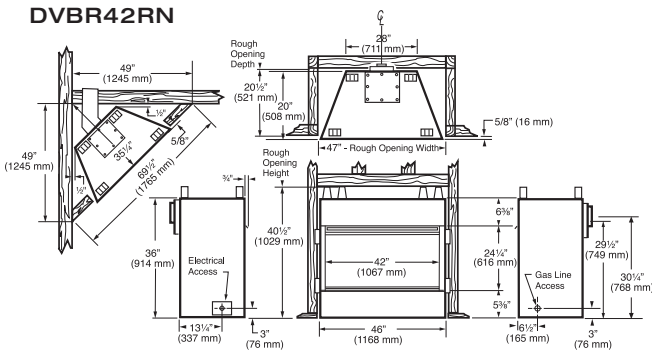

#### DVBR42RN

Model #	DVBR36RN	DVBR42RN
<b>PERFORMANCE:</b>		
BTUs	16,000-24,000	18,000-27,000
Steady State Efficiency (with fan on):	70% LP / 69% NG	70% LP / 69% NG
AFUE by D.O.E Ratings:	63%	63%
Fuel Type	NG; optional conversion kit for LP	NG; optional conversion kit for LP
<b>APPEARANCE:</b>		
Glass Size	34 3/4" x 19 1/4"	40 3/4" x 22 1/4"
Logs	9	10
<b>SPECS:</b>		
Weight	140	152
Cubic Feet	25	28
Fireplace Dimensions	40" W x 40 1/4" H x 20" D	46" W x 40 1/4" H x 20" D
Rough Opening Dimensions	41" W x 40 1/2" H x 20 1/2" D	47" W x 40 1/2" H x 20 1/2" D