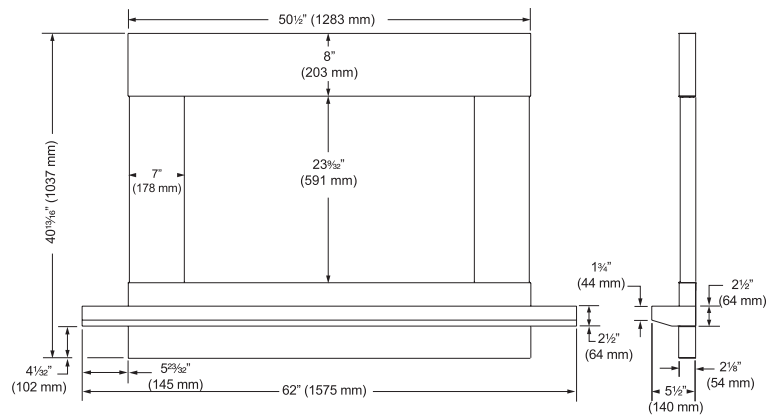

Metro Face Kit for DVBR36: