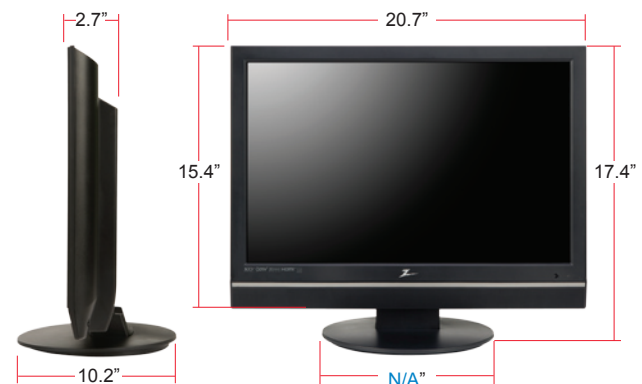

REAR AUDIO/VIDEO INPUTS/OUTPUTS

RF In (Antenna/Cable)	1
L/R Audio/Component Video In	1
S-Video In	1
HD Component Video In (Y,Pb,Pr) + L/R Audio	2
HDMI™/HDCP Input	2 (V.1.3)
RGB In (D-Sub 15pin) - PC	1
PC Audio Input	1
Remote Control In (IR)	1
RS-232c In (Control/Service)	1
USB (Service Only)	1

AUDIO

Audio Outout Power (Watts - THD 10%)	3W + 3W
Speaker System Details	1 Way 2 System
Dolby® Digital Decoder	•
Mono/Stereo/Dual (MTS/SAP)	•
Bass/Treble/Balance Controls	•
Sound Mode	4 Modes
Mute	•

CABINET/ACCESSORIES

Cabinet Style	Table Top
Remote Control Type	Universal
VESA® Compliant	• (N/A mm x N/A mm)

POWER

Consumption (Typical)	44W
Stand-by Consumption	<1W
Energy Star Compliant	•

DIMENSIONS/WEIGHTS

Dimensions w/out stand (W x H x D)	20.7" x 15.4" x 2.7"
Weight w/out stand	11.7 lbs
Dimensions w/stand (W x H x D)	20.7" x 17.4" x 10.2"
Weight w/stand	12.8 lbs
Packaging Dimensions (W x H x D)	23.3" x 18.5" x 6.3"
Weight in package	17.0 lbs
UPC	719192172616
Limited Warranty	1 Year Parts/Labor

DIMENSIONS/REMOTE/INPUTS/OUTPUTS

The Quality Goes in Before the Name Goes on.

© 2008 Zenith and the "Z Bolt" are registered trademarks of Zenith Electronics Corporation. All other trademarks are the property of their respective owners. Marketed and Distributed by LG Electronics U.S.A., Inc. 1000 Sylvan Avenue, Englewood Cliffs, NJ 07632. Design, features and specifications subject to change without notice. 05/07/08