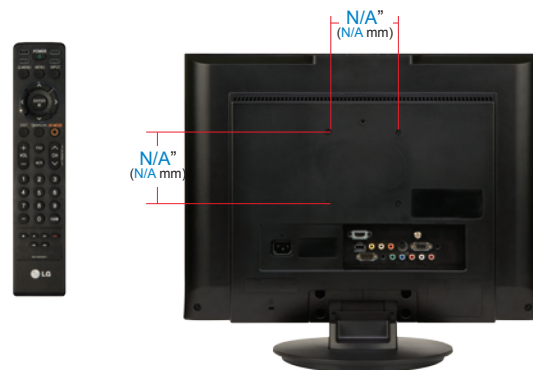

REAR AUDIO/VIDEO INPUTS/OUTPUTS

RF In (Antenna/Cable)	1
L/R Audio/Component Video In	1
S-Video In	1
HD Component Video In (Y,Pb,Pr) + L/R Audio	2
HDMI™/HDCP Input	2 (V.1.3)
RGB In (D-Sub 15pin) - PC	1
PC Audio Input	1
Remote Control In (IR)	1
RS-232c In (Control/Service)	1
USB (Service Only)	1

AUDIO

Audio Outout Power (Watts - THD 10%)	3W + 3W
Speaker System Details	1 Way 2 System
Dolby® Digital Decoder	•
Mono/Stereo/Dual (MTS/SAP)	•
Bass/Treble/Balance Controls	•
Sound Mode	4 Modes
Mute	•

CABINET/ACCESSORIES

Cabinet Style	Table Top
Remote Control Type	Universal
VESA® Compliant	• (N/A mm x N/A mm)

POWER

Consumption (Typical)	44W
Stand-by Consumption	<1W
Energy Star Compliant	•

DIMENSIONS/WEIGHTS

Dimensions w/out stand (W x H x D)	20.7" x 15.4" x 2.7"
Weight w/out stand	11.7 lbs
Dimensions w/stand (W x H x D)	20.7" x 17.4" x 10.2"
Weight w/stand	12.8 lbs
Packaging Dimensions (W x H x D)	23.3" x 18.5" x 6.3"
Weight in package	17.0 lbs
UPC	719192172616
Limited Warranty	1 Year Parts/Labor

DIMENSIONS/REMOTE/INPUTS/OUTPUTS

The Quality Goes in Before the Name Goes on.

© 2008 Zenith and the "Z Bolt" are registered trademarks of Zenith Electronics Corporation. All other trademarks are the property of their respective owners. Marketed and Distributed by LG Electronics U.S.A., Inc. 1000 Sylvan Avenue, Englewood Cliffs, NJ 07632. Design, features and specifications subject to change without notice. 05/07/08