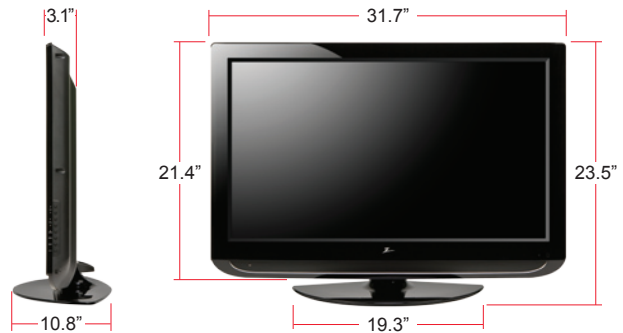

REAR AUDIO/VIDEO INPUTS/OUTPUTS

RF In (Antenna/Cable)	1
L/R Audio/Component Video In	1
L/R Audio Out	1
S-Video In	1
HD Component Video In (Y,Pb,Pr) + L/R Audio	2
Digital Audio Out	1 (Optical)
HDMI™/HDCP Input	2 (V.1.3)
RGB In (D-Sub 15pin) - PC	1
PC Audio Input	1
Remote Control In (IR)	1
RS-232c In (Control/Service)	1
USB (Service Only)	1

AUDIO

Audio Outout Power (Watts - THD 10%)	7W + 7W
Speaker System Details	1 Way 2 System
Dolby® Digital Decoder	•
Mono/Stereo/Dual (MTS/SAP)	•
Bass/Treble/Balance Controls	•
Sound Mode	4 Modes
Mute	•

CABINET/ACCESSORIES

Cabinet Style	Table Top
Remote Control Type	Universal
VESA® Compliant	• (200mm x 100mm)

POWER

Consumption (Typical)	170W
Stand-by Consumption	<1W
Energy Star Compliant	•

DIMENSIONS/WEIGHTS

Dimensions w/out stand (W x H x D)	31.7" x 21.4" x 3.1"
Weight w/out stand	26.0 lbs
Dimensions w/stand (W x H x D)	31.7" x 23.5" x 10.8"
Weight w/stand	30.2 lbs
Packaging Dimensions (W x H x D)	40.5" x 25.7" x 7.8"
Weight in package	37.5 lbs
UPC	719192172906
Limited Warranty	1 Year Parts/Labor

DIMENSIONS/REMOTE/INPUTS/OUTPUTS

The Quality Goes in Before the Name Goes on.

© 2008 Zenith and the "Z Bolt" are registered trademarks of Zenith Electronics Corporation. All other trademarks are the property of their respective owners. Marketed and Distributed by LG Electronics U.S.A., Inc. 1000 Sylvan Avenue, Englewood Cliffs, NJ 07632. Design, features and specifications subject to change without notice. 05/21/08