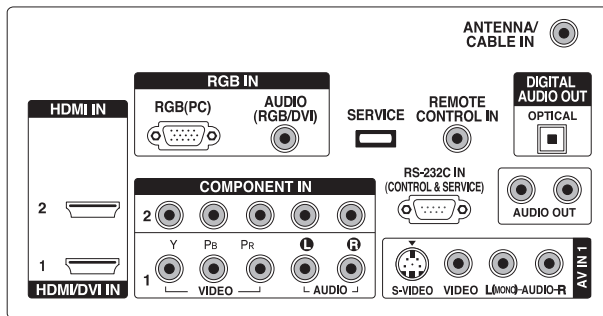

REAR AUDIO/VIDEO INPUTS/OUTPUTS

RF In (Antenna/Cable)	1
L/R Audio/Component Video In	1
L/R Audio Out	1
S-Video In	1
HD Component Video In (Y,Pb,Pr) + L/R Audio	2
Digital Audio Out	1 (Optical)
HDMI™/HDCP Input	2 (V.1.3)
RGB In (D-Sub 15pin) - PC	1
PC Audio Input	1
Remote Control In (IR)	1
RS-232c In (Control/Service)	1
USB (Service Only)	1

AUDIO

Audio Outout Power (Watts - THD 10%)	7W + 7W
Speaker System Details	1 Way 2 System
Dolby® Digital Decoder	•
Mono/Stereo/Dual (MTS/SAP)	•
Bass/Treble/Balance Controls	•
Sound Mode	4 Modes
Mute	•

CABINET/ACCESSORIES

Cabinet Style	Table Top
Remote Control Type	Universal
VESA® Compliant	• (200mm x 100mm)

POWER

Consumption (Typical)	170W
Stand-by Consumption	<1W
Energy Star Compliant	•

DIMENSIONS/WEIGHTS

Dimensions w/out stand (W x H x D)	31.7" x 21.4" x 3.1"
Weight w/out stand	26.0 lbs
Dimensions w/stand (W x H x D)	31.7" x 23.5" x 10.8"
Weight w/stand	30.2 lbs
Packaging Dimensions (W x H x D)	40.5" x 25.7" x 7.8"
Weight in package	37.5 lbs
UPC	719192172906
Limited Warranty	1 Year Parts/Labor

DIMENSIONS/REMOTE/INPUTS/OUTPUTS

The Quality Goes in Before the Name Goes on.

© 2008 Zenith and the "Z Bolt" are registered trademarks of Zenith Electronics Corporation. All other trademarks are the property of their respective owners. Marketed and Distributed by LG Electronics U.S.A., Inc. 1000 Sylvan Avenue, Englewood Cliffs, NJ 07632. Design, features and specifications subject to change without notice. 05/21/08