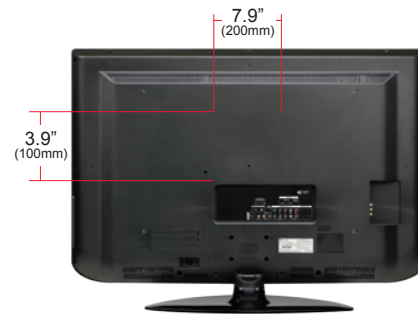

REAR AUDIO/VIDEO INPUTS/OUTPUTS

RF In (Antenna/Cable)	1
L/R Audio/Component Video In	1
L/R Audio Out	1
S-Video In	1
HD Component Video In (Y,Pb,Pr) + L/R Audio	2
Digital Audio Out	1 (Optical)
HDMI™/HDCP Input	2 (V.1.3)
RGB In (D-Sub 15pin) - PC	1
PC Audio Input	1
Remote Control In (IR)	1
RS-232c In (Control/Service)	1
USB (Service Only)	1

AUDIO

Audio Outout Power (Watts - THD 10%)	7W + 7W
Speaker System Details	1 Way 2 System
Dolby® Digital Decoder	•
Mono/Stereo/Dual (MTS/SAP)	•
Bass/Treble/Balance Controls	•
Sound Mode	4 Modes
Mute	•

CABINET/ACCESSORIES

Cabinet Style	Table Top
Remote Control Type	Universal
VESA® Compliant	• (200mm x 100mm)

POWER

Consumption (Typical)	170W
Stand-by Consumption	<1W
Energy Star Compliant	•

DIMENSIONS/WEIGHTS

Dimensions w/out stand (W x H x D)	31.7" x 21.4" x 3.1"
Weight w/out stand	26.0 lbs
Dimensions w/stand (W x H x D)	31.7" x 23.5" x 10.8"
Weight w/stand	30.2 lbs
Packaging Dimensions (W x H x D)	40.5" x 25.7" x 7.8"
Weight in package	37.5 lbs
UPC	719192172906
Limited Warranty	1 Year Parts/Labor

DIMENSIONS/REMOTE/INPUTS/OUTPUTS

The Quality Goes in Before the Name Goes on.

© 2008 Zenith and the "Z Bolt" are registered trademarks of Zenith Electronics Corporation. All other trademarks are the property of their respective owners. Marketed and Distributed by LG Electronics U.S.A., Inc. 1000 Sylvan Avenue, Englewood Cliffs, NJ 07632. Design, features and specifications subject to change without notice. 05/21/08