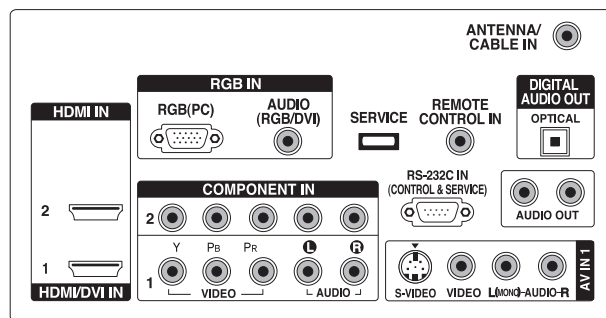

Digital Comb Filter	• (3D)
Color Temperature Control	4 Modes
Aspect Ratio Adjustment	6 Modes
Enhanced Noise Reduction (Video Noise Filter)	• (3D & MPEG)
Enhanced Line Doubler	•
Picture Selection Mode	7 Modes
Picture Reset	•
DTV Signal Strength Indicator	•
Black Stretcher (Black Level Enhancer)	•
DB (Digital Booster)	•

REAR AUDIO/VIDEO INPUTS/OUTPUTS

RF In (Antenna/Cable)	1
L/R Audio/Component Video In	1
L/R Audio Out	1
S-Video In	1
HD Component Video In (Y,Pb,Pr) + L/R Audio	2
Digital Audio Out	1 (Optical)
HDMI™/HDCP Input	2 (V.1.3)
RGB In (D-Sub 15pin) - PC	1
PC Audio Input	1
Remote Control In (IR)	1
RS-232c In (Control/Service)	1
USB (Service Only)	1

AUDIO

Audio Output Power (Watts - THD 10%)	7W + 7W
Speaker System Details	1 Way 2 System
Dolby® Digital Decoder	•
Mono/Stereo/Dual (MTS/SAP)	•
Bass/Treble/Balance Controls	•
Sound Mode	4 Modes
Mute	•

CABINET/ACCESSORIES

Cabinet Style	Table Top
Remote Control Type	Universal
VESA® Compliant	• (600mm x 400mm)

POWER

Consumption (Typical)	190W
Stand-by Consumption	<1W
Energy Star Compliant	•

DIMENSIONS/WEIGHTS

Dimensions w/out stand (W x H x D)	36.4" x 24.8" x 3.5"
Weight w/out stand	37.3 lbs
Dimensions w/stand (W x H x D)	36.4" x 26.8" x 11.2"
Weight w/stand	48.5 lbs
Packaging Dimensions (W x H x D)	40.6" x 33.5" x 9.6"
Weight in package	52.7 lbs
UPC	719192172913
Limited Warranty	1 Year Parts/Labor

DIMENSIONS/REMOTE/INPUTS/OUTPUTS

The Quality Goes in Before the Name Goes on.

© 2008 Zenith and the "Z Bolt" are registered trademarks of Zenith Electronics Corporation. All other trademarks are the property of their respective owners. Marketed and Distributed by LG Electronics U.S.A., Inc. 1000 Sylvan Avenue, Englewood Cliffs, NJ 07632. Design, features and specifications subject to change without notice. 05/21/08