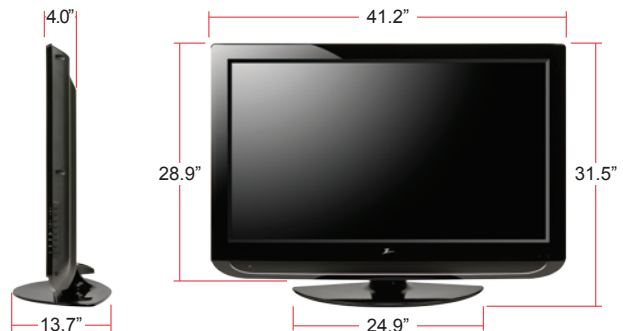

REAR AUDIO/VIDEO INPUTS/OUTPUTS

RF In (Antenna/Cable)	1
L/R Audio/Component Video In	1
L/R Audio Out	1
S-Video In	1
HD Component Video In (Y,Pb,Pr) + L/R Audio	2
Digital Audio Out	1 (Optical)
HDMI™/HDCP Input	3 (V.1.3)
RGB In (D-Sub 15pin) - PC	1
PC Audio Input	1
Remote Control In (IR)	1
RS-232C In (Control/Service)	1
USB (Service Only)	1

AUDIO

Audio Outout Power (Watts - THD 10%)	10W + 10W
Speaker System Details	1 Way 2 System
Dolby® Digital Decoder	•
Mono/Stereo/Dual (MTS/SAP)	•
Bass/Treble/Balance Controls	•
Sound Mode	4 Modes
Mute	•

CABINET/ACCESSORIES

Cabinet Style	Table Top
Remote Control Type	Universal
VESA® Compliant	• (600mm x 400mm)

POWER

Consumption (Typical)	300W
Stand-by Consumption	<1W
Energy Star Compliant	•

DIMENSIONS/WEIGHTS

Dimensions w/out stand (W x H x D)	41.2" x 28.9" x 4.0"
Weight w/out stand	59.5 lbs
Dimensions w/stand (W x H x D)	41.2" x 31.5" x 13.7"
Weight w/stand	69.4 lbs
Packaging Dimensions (W x H x D)	49.2" x 35.8" x 17.9"
Weight in package	80.5 lbs
UPC	719192172937
Limited Warranty	1 Year Parts/Labor

DIMENSIONS/REMOTE/INPUTS/OUTPUTS

The Quality Goes in Before the Name Goes on.

© 2008 Zenith and the "Z Bolt" are registered trademarks of Zenith Electronics Corporation. All other trademarks are the property of their respective owners. Marketed and Distributed by LG Electronics U.S.A., Inc. 1000 Sylvan Avenue, Englewood Cliffs, NJ 07632. Design, features and specifications subject to change without notice. 05/21/08