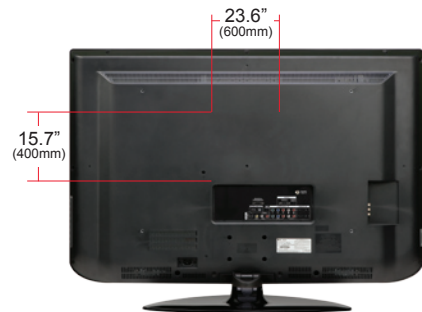

REAR AUDIO/VIDEO INPUTS/OUTPUTS

RF In (Antenna/Cable)	1
L/R Audio/Component Video In	1
L/R Audio Out	1
S-Video In	1
HD Component Video In (Y,Pb,Pr) + L/R Audio	2
Digital Audio Out	1 (Optical)
HDMI™/HDCP Input	3 (V.1.3)
RGB In (D-Sub 15pin) - PC	1
PC Audio Input	1
Remote Control In (IR)	1
RS-232C In (Control/Service)	1
USB (Service Only)	1

AUDIO

Audio Outout Power (Watts - THD 10%)	10W + 10W
Speaker System Details	1 Way 2 System
Dolby® Digital Decoder	•
Mono/Stereo/Dual (MTS/SAP)	•
Bass/Treble/Balance Controls	•
Sound Mode	4 Modes
Mute	•

CABINET/ACCESSORIES

Cabinet Style	Table Top
Remote Control Type	Universal
VESA® Compliant	• (600mm x 400mm)

POWER

Consumption (Typical)	300W
Stand-by Consumption	<1W
Energy Star Compliant	•

DIMENSIONS/WEIGHTS

Dimensions w/out stand (W x H x D)	41.2" x 28.9" x 4.0"
Weight w/out stand	59.5 lbs
Dimensions w/stand (W x H x D)	41.2" x 31.5" x 13.7"
Weight w/stand	69.4 lbs
Packaging Dimensions (W x H x D)	49.2" x 35.8" x 17.9"
Weight in package	80.5 lbs
UPC	719192172937
Limited Warranty	1 Year Parts/Labor

DIMENSIONS/REMOTE/INPUTS/OUTPUTS

The Quality Goes in Before the Name Goes on.

© 2008 Zenith and the "Z Bolt" are registered trademarks of Zenith Electronics Corporation. All other trademarks are the property of their respective owners. Marketed and Distributed by LG Electronics U.S.A., Inc. 1000 Sylvan Avenue, Englewood Cliffs, NJ 07632. Design, features and specifications subject to change without notice. 05/21/08