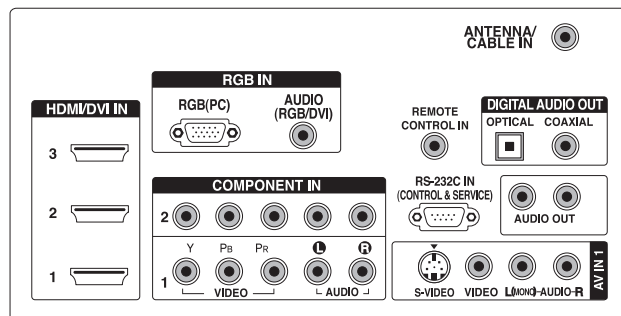

REAR AUDIO/VIDEO INPUTS/OUTPUTS

RF In (Antenna/Cable)	1
L/R Audio/Component Video In	1
L/R Audio Out	1
S-Video In	1
HD Component Video In (Y,Pb,Pr) + L/R Audio	2
Digital Audio Out	1 (Optical)
HDMI™/HDCP Input	3 (V.1.3)
RGB In (D-Sub 15pin) - PC	1
PC Audio Input	1
Remote Control In (IR)	1
RS-232C In (Control/Service)	1
USB (Service Only)	1

AUDIO

Audio Outout Power (Watts - THD 10%)	10W + 10W
Speaker System Details	1 Way 2 System
Dolby® Digital Decoder	•
Mono/Stereo/Dual (MTS/SAP)	•
Bass/Treble/Balance Controls	•
Sound Mode	4 Modes
Mute	•

CABINET/ACCESSORIES

Cabinet Style	Table Top
Remote Control Type	Universal
VESA® Compliant	• (600mm x 400mm)

POWER

Consumption (Typical)	300W
Stand-by Consumption	<1W
Energy Star Compliant	•

DIMENSIONS/WEIGHTS

Dimensions w/out stand (W x H x D)	41.2" x 28.9" x 4.0"
Weight w/out stand	59.5 lbs
Dimensions w/stand (W x H x D)	41.2" x 31.5" x 13.7"
Weight w/stand	69.4 lbs
Packaging Dimensions (W x H x D)	49.2" x 35.8" x 17.9"
Weight in package	80.5 lbs
UPC	719192172937
Limited Warranty	1 Year Parts/Labor

DIMENSIONS/REMOTE/INPUTS/OUTPUTS

The Quality Goes in Before the Name Goes on.

© 2008 Zenith and the "Z Bolt" are registered trademarks of Zenith Electronics Corporation. All other trademarks are the property of their respective owners. Marketed and Distributed by LG Electronics U.S.A., Inc. 1000 Sylvan Avenue, Englewood Cliffs, NJ 07632. Design, features and specifications subject to change without notice. 05/21/08