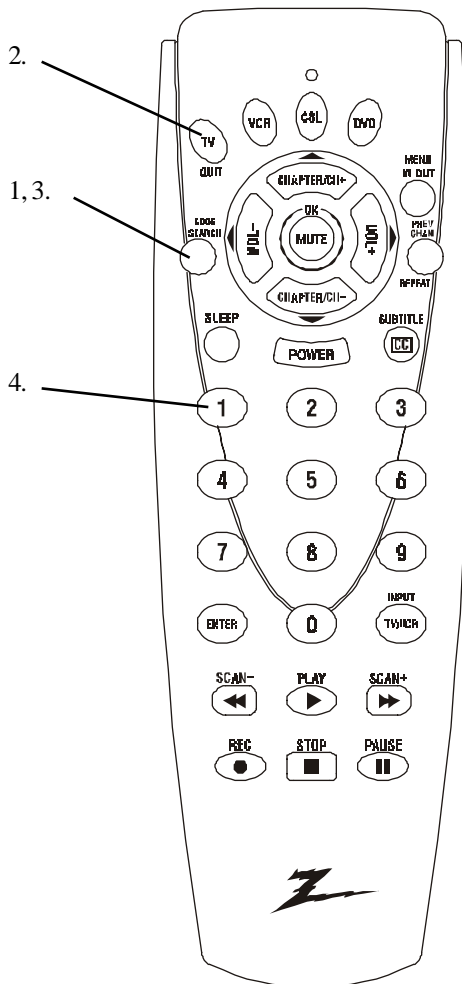

VCR Punch-through is only available in TV, and Cable modes, i.e. the 6 VCR keys (Play, Pause, Stop, Record, FF and Rewind) will punch-through to the device programmed under VCR when in TV mode.

The TV/VCR/INPUT button performs the TV/VCR antenna switch function when in VCR Mode.

Note: If the device does not have a Channel Up button, use Play (VCR only) or Power instead. Code Search starts from the currently stored three digit number under that mode e.g. if the mode has 100 codes and the currently stored code is 050 then the Code Search starts from 051 continuing to 100 before looping back to 000 and finishing at 050. This simplifies the process if you find that several preprogrammed codes operate your device by allowing you to bypass codes already tried.

11

Code Identification

Code Identification

1. Press and hold Code Search button until the red indicator stays on. Release the Code Search button.
2. Press and release the desired mode button (TV, VCR, etc.).
The red indicator blinks, then stays lit.
3. Press and release the Code Search button. The indicator light blinks off.
4. To find the first digit for the code stored under the mode key pressed in step 2, press each numeric key from 0-9 in turn. When the indicator light blinks off the number you pressed is the first digit for the code you are searching for.
5. To find the second digit, repeat step 4, this time when the indicator light blinks off this is the second digit.
6. Repeat step 4 again to find the third digit.

12

Sleep Timer

The Sleep feature enables the remote to turn off the TV after a period of 1 to 99 minutes. Remote is to be in TV mode to set a Sleep Timer. This feature works even if your TV does not have this feature.