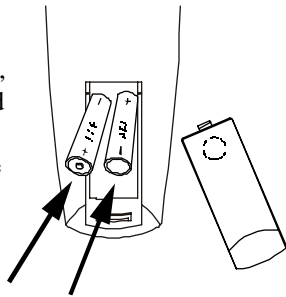

Thank you for buying a Zenith remote and we hope it will give you many years of service.

Setup

Battery Installation

1. On the back of the remote, push down on the tab and lift the cover off.
2. Match the batteries to the + and - marks inside the battery case, then insert 2 AAA Alkaline batteries.
3. Press the battery cover back into place.