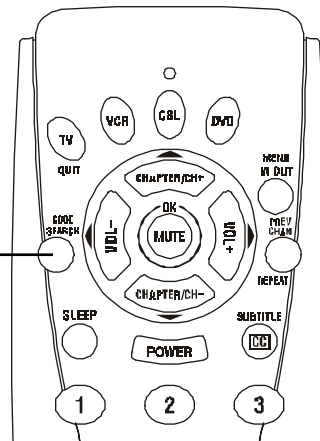

Code Setup

The Code Search button is used to setup the remote. You can either setup the remote using the code for your brand of product, from the code tables, or you can search through the library of codes until you find a code that works for your product.

NOTE: You can store any kind of code under any mode (except TV). I.E. you can store a VCR code under the CBL key, or a DVD code under the VCR key, etc. However, you can only store TV codes under the TV key.

Code Search.