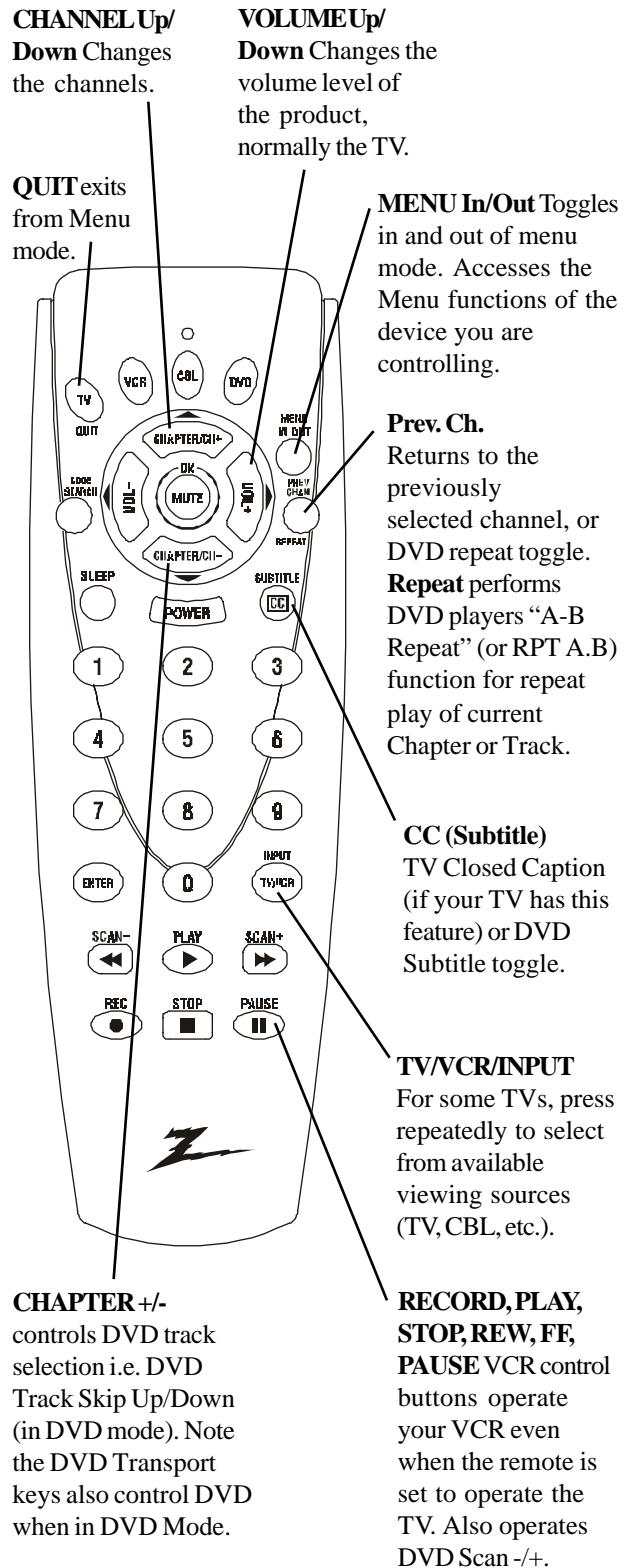

VCR Punch-Through

Punch-through to VCR mode is only allowed in TV, and Cable modes.

Code Setup

The Code Search button is used to setup the remote. You can either setup the remote using the code for your brand of product, from the code tables, or you can search through the library of codes until you find a code that works for your product.

Note: The REC button must be pressed TWICE to record from your VCR. For some brands of VCRs, you might need to press the REC button once, then press it again for three seconds.

6

Button Functions, cont.

7

Advanced Button Functions

DVD

Scan+ and Scan- buttons control the speed of Fast Forward and Reverse Playback respectively.

Chapter+ and **Chapter-** buttons respectively locate the succeeding or preceding Chapters or Tracks on a disc.

VCR Punch-through is only available in TV, and Cable modes, i.e. the 6 VCR keys (Play, Pause, Stop, Record, FF and Rewind) will punch-through to the device programmed under VCR when in TV mode.

The TV/VCR/INPUT button performs the TV/VCR antenna switch function when in VCR Mode.