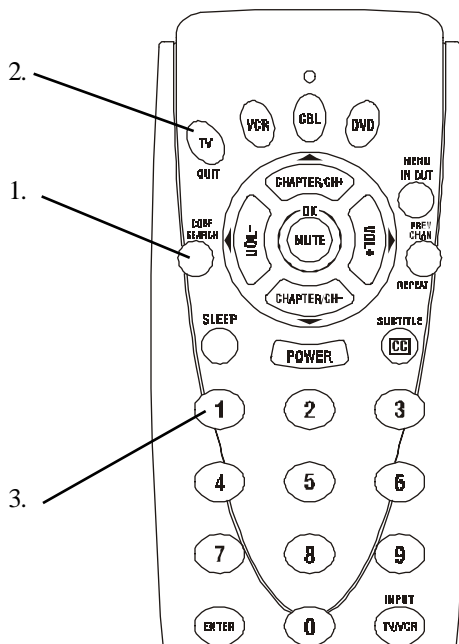

VCR Punch-through is only available in TV, and Cable modes, i.e. the 6 VCR keys (Play, Pause, Stop, Record, FF and Rewind) will punch-through to the device programmed under VCR when in TV mode.

The TV/VCR/INPUT button performs the TV/VCR antenna switch function when in VCR Mode.

The TV/VCR/INPUT button performs the A.B switch function when in Cable Mode.

The TV/VCR/INPUT button performs the INPUT source switch function when in TV Mode.

The TV/VCR/INPUT button performs the DVD Setup function when in DVD Mode.

Misc.

CC will activate the Closed Caption feature if your device has that feature.

TV/VCR and TV/DVD Combo units

Note that for some TV/VCR and TV/DVD combo units you might need to set up two different buttons to control both parts of the combo unit. E.G., (referring to the Direct Code Entry section on the following page) you might need to set up a code under the TV button to control the TV part of the combo unit AND a separate code for the VCR or DVD under any other button you choose.

Code Entry

Direct Code Entry

1. Press and hold the Code Search button until the red indicator stays on. Release the Code Search button.
2. Press and release the desired mode button (TV, VCR, etc.).
The red indicator blinks, then stays lit.
3. Enter the 3 digit code from the code tables. Note: after a valid code entry, the red indicator turns off. For an invalid code, the red indicator flashes.
4. With your device on, press CHANNEL Up. If the device responds, no further programming is required. Note: If some buttons do not operate your equipment, try one of the other codes for your brand.