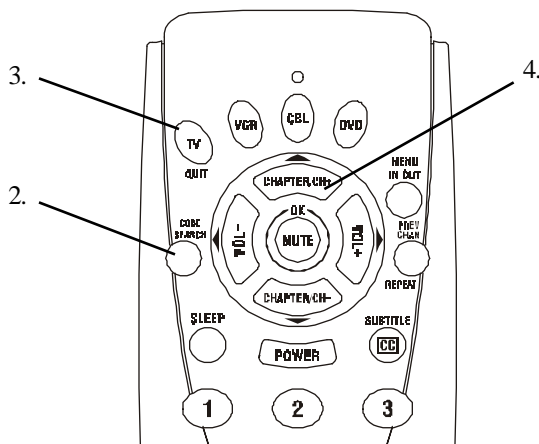

The above assumes that you want to store VCR codes under the VCR button, DVD codes under DVD, etc. If you want to store a VCR code under DVD, etc., first follow the procedure on page 10 and try ANY DVD code from the code tables, e.g. press DVD in step 2, page 10, and then enter ANY VCR code. Then follow the steps above.

Note: If the device does not have a Channel Up button, use Play (VCR only) or Power instead. Code Search starts from the currently stored three digit number under that mode e.g. if the mode has 100 codes and the currently stored code is 050 then the Code Search starts from 051 continuing to 100 before looping back to 000 and finishing at 050. This simplifies the process if you find that several preprogrammed codes operate your device by allowing you to bypass codes already tried.