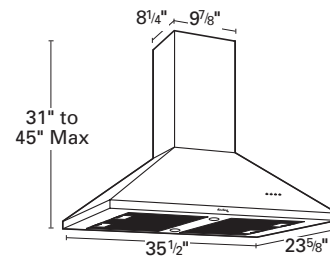

PERFORMANCE											
	Static Pressure (inches of w.g.)								HVI Sones @ .1 SP	Fan Speed RPM	Power Watts
	0	0.1	0.25	0.5	0.75	1.0	1.5	2.0			
Air Flow - CFM	603	600	594	578	557	531	465	381	14.0	2560	551

PROJECT					ARCHITECT						
LOCATION					ENGINEER						
CONTRACTOR					SUBMITTED BY					DATE	
FAN NUMBER	MODEL NUMBER	CFM	IN W.G.	RPM	WATTS	AMPS	SONES	QTY	OPTIONAL EQUIPMENT & REMARKS		

U.S.: 820 Lincoln Drive
West Chester, Pennsylvania 19380-4466
Tel: (610) 692-7400 • 877-304-3785
Fax: (610) 696-8048

Canada: 110 Glidden Road
Brampton, Ontario L6T 2J3
Tel: (905) 456-2033
Fax: (905) 456-1015