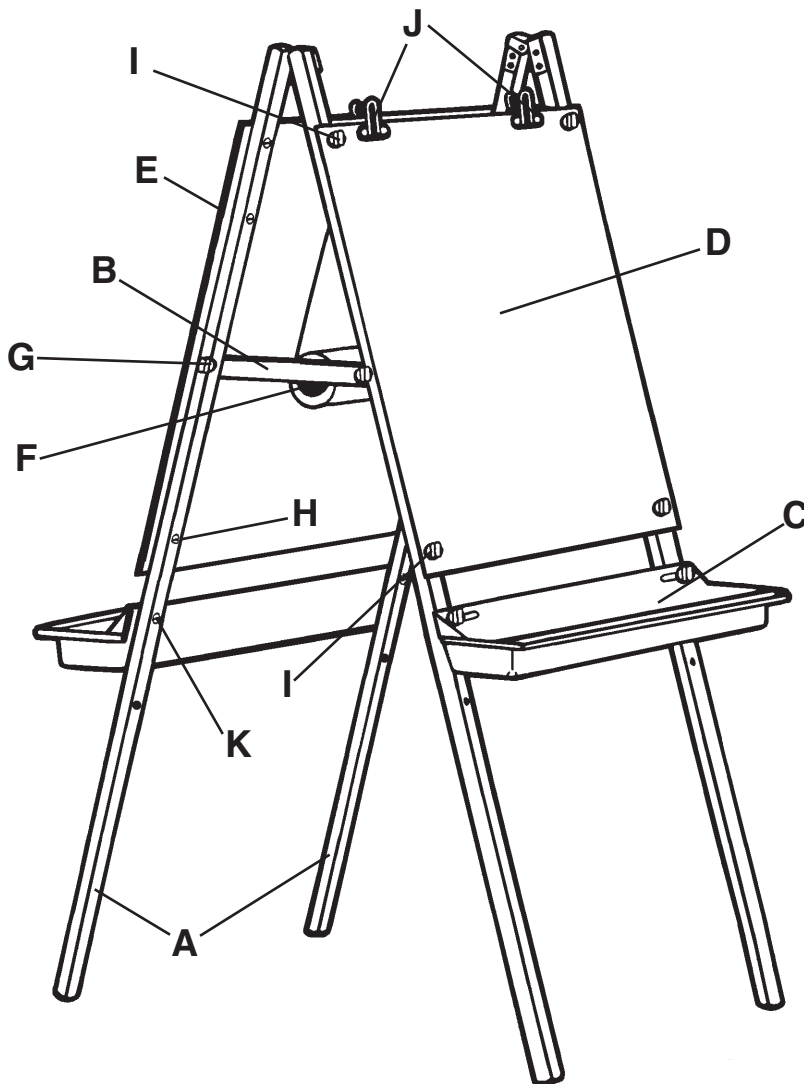

Assembly Instructions for CE101 Children's Adjustable-Height Easel

PARTS LIST

Key	Qty.	Description
A	2	Sets of Hinged Legs
B	2	Leg Cross Bars
C	2	Plastic Storage Trays
D	1	Green Chalkboard
E	1	White Dry Erase Board
F	1	Paper Roll Holder
G	4	2" Bolts
H	8	1 1/2" Bolts
I	16	Plastic Bolt Caps
J	2	Jumbo Paper Clips
K	4	1 1/4" Bolts

ASSEMBLY INSTRUCTIONS

1. Before assembly, check to see that you have all parts shown on list.
2. Lay one of the hinged legs sets (A) on the floor with the hinges facing up.
3. Open the legs and lay one of the leg cross bars (B) with the notched side facing you and the opening of the notch pointing towards the hinges.
4. Align the holes and insert a 2" bolt (G). Fasten with plastic bolt cap (I). Bolt cap should be on the opposite side of leg from the hinge.
5. Repeat for other set of legs.
6. Position both sets of legs in the upright position with hinges facing one another.
7. Based on the height of the children to be using the easel, determine whether the upper set or the lower set of holes will be used to mount the 2 boards.
8. Attach the green chalkboard (D) to one side of the legs using 4 of the 1 1/2" bolts (H) and bolt caps (I).
9. Align one of the plastic storage trays (C) with the set of holes just below the chalkboard (D) and attach to legs using 1 1/4" bolts (Part K) and caps (I).
10. Repeat steps 8 and 9 to attach the white board (E) and storage tray (C) on the opposite side.
11. Place the paper roll holder (F) into the notches in each of the leg cross bars (B).