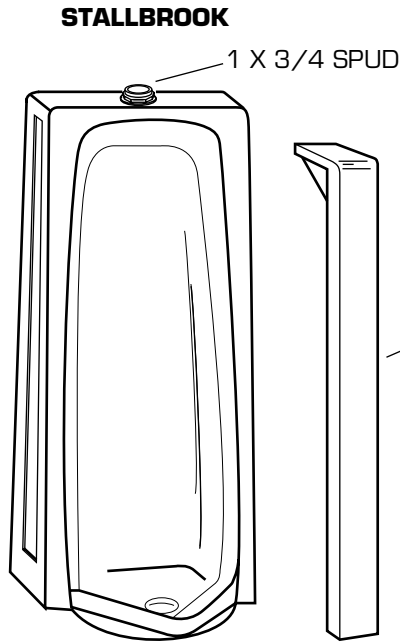

URINALS

MODEL NUMBERS

American Standard

STALLBROOK
6400 SERIES
MELBO
6471.015 4 FT. LENGTH
6471.023 5 FT. LENGTH
6471.031 6 FT. LENGTH

DESCRIPTION	COMPONENT	PKG QTY
STALLBROOK		
★ Seamcover w/Anchoring Device		
3" WIDE SEAM	382440-503.XXX	1
6" WIDE SEAM	382440-504.XXX	1
DESCRIPTION	PART NUMBER	PKG QTY
Spud - 1 x 3/4	047003-0070A	1
MELBO		
DESCRIPTION	PART NUMBER	PKG QTY
Flush Pipe Assembly		
for 4' Model	047514-0020A	1
for 5' Model	047515-0020A	1
for 6' Model	047516-0020A	1
Beehive Strainer 1-1/2" Tailpiece (assembly complete)	047517-0020A	1
Strainer & Mounting Screw only	047518-0020A	1
Coupling Nut and Tailpiece	047511-0020A	1
Wall Hanger (2 required)		
for 4' Model	047073-0070A	1
for 5' & 6' Model	047074-0070A	1
Loose Key	001187-0070A	1