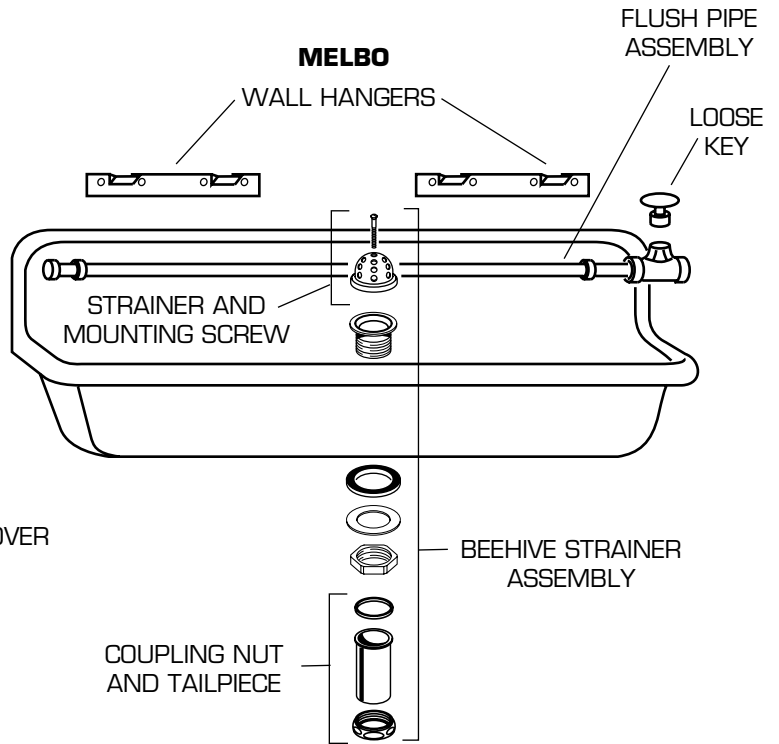

URINALS

MODEL NUMBERS

American Standard

STALLBROOK
6400 SERIES
MELBO
6471.015 4 FT. LENGTH
6471.023 5 FT. LENGTH
6471.031 6 FT. LENGTH

DESCRIPTION	COMPONENT	PKG QTY
STALLBROOK		
★ Seamcover w/Anchoring Device		
3" WIDE SEAM	382440-503.XXX	1
6" WIDE SEAM	382440-504.XXX	1
DESCRIPTION	PART NUMBER	PKG QTY
Spud - 1 x 3/4	047003-0070A	1
MELBO		
DESCRIPTION	PART NUMBER	PKG QTY
Flush Pipe Assembly		
for 4' Model	047514-0020A	1
for 5' Model	047515-0020A	1
for 6' Model	047516-0020A	1
Beehive Strainer 1-1/2" Tailpiece (assembly complete)	047517-0020A	1
Strainer & Mounting Screw only	047518-0020A	1
Coupling Nut and Tailpiece	047511-0020A	1
Wall Hanger (2 required)		
for 4' Model	047073-0070A	1
for 5' & 6' Model	047074-0070A	1
Loose Key	001187-0070A	1