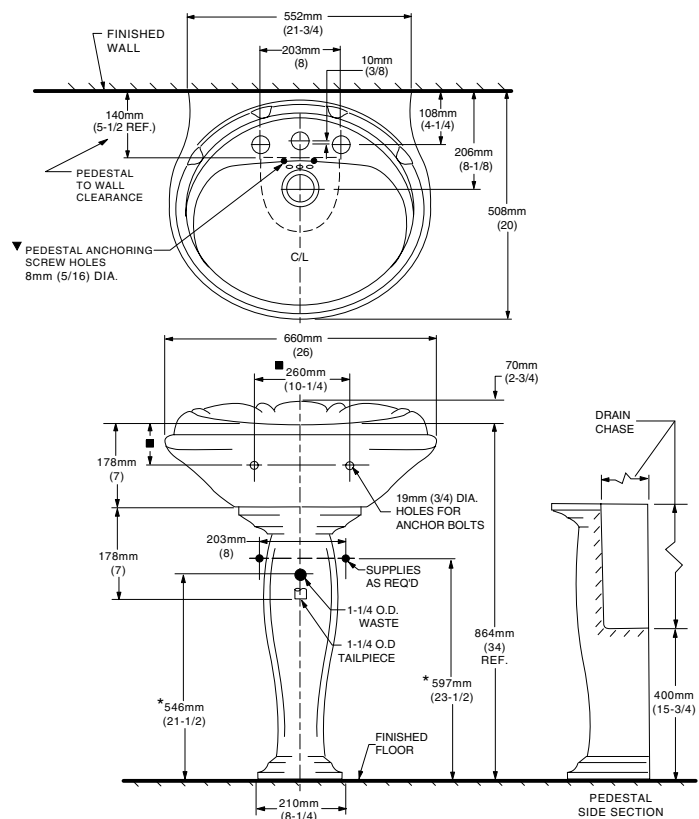

- 0211.800** Faucet holes on 8" (203mm) centers (Illustrated)
- 0211.400** Faucet holes on 4" (102mm) centers
- 0211.100** Center hole only

Nominal Dimensions:

660 x 508 x 864mm
(26" x 20" x 34")

Separate Components:

- 0211.008** Pedestal top-8" (203mm) centers
- 0211.004** Pedestal top-4" (102mm) centers
- 0211.001** Pedestal top-center hole only
- 734900-400** Pedestal only

Bowl sizes:

476mm (18-3/4") wide
292mm (11-1/2") front to back
133mm (5-1/4") deep

* See faucet section for additional models available

NOTES:

* DIMENSIONS SHOWN FOR LOCATION OF SUPPLIES AND "P" TRAP ARE SUGGESTED.

▼ PEDESTAL ANCHORING SCREWS NOT INCLUDED.

■ SUITABLE FOR REINFORCEMENT ONLY. ACTUAL DIMENSIONS MUST BE TAKEN FROM FIXTURE.

FITTINGS NOT INCLUDED AND MUST BE ORDERED SEPARATELY. PROVIDE SUITABLE REINFORCEMENT FOR ALL WALL SUPPORTS. INSTALLATION INSTRUCTIONS SUPPLIED WITH LAVATORY.

IMPORTANT: Dimensions of fixtures are nominal and may vary within the range of tolerances established by ANSI Standard A112.19.2. These measurements are subject to change or cancellation. No responsibility is assumed for use of superseded or voided pages.