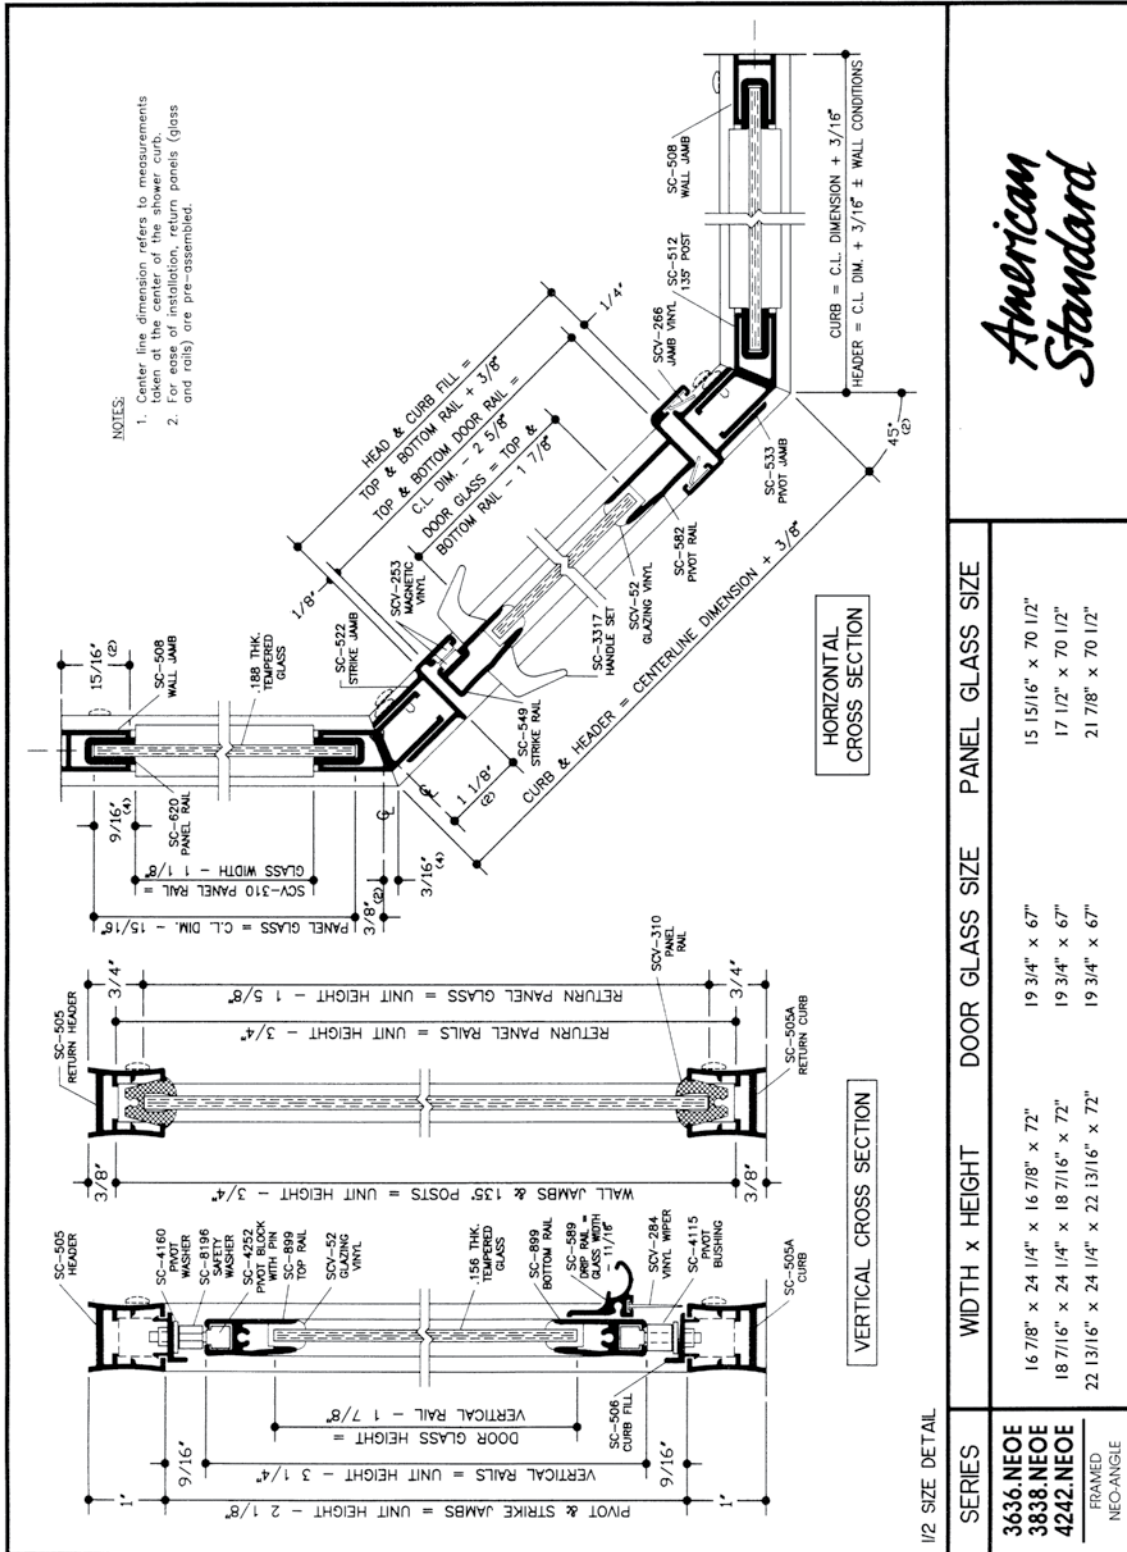

SPS 4242/3838/3636NEOE2/5

American Standard