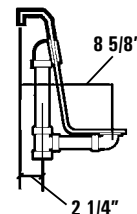

AIIS7242LSY / AIIS7242LSYTO (LEFT DRAIN) / AIIS7242RSY / AIIS7242RSYTO (RIGHT DRAIN)

Note: Tub only model does not include access panels unless ordered as an option.

Rough-In Plumbing Measurements

### GENERAL SPECIFICATIONS:

Tub Size	72" x 42" x 20 1/4"
	183 cm x 107 cm x 51 cm
Bathing Well	52" long
	20" wide
	17" interior depth
Maximum Water Depth	13 1/4"
Shipping Weight	193 lbs. / 88 kg
Tub Weight Filled	764 lbs. / 347 kg
Tub Only Weight	148 lbs. / 67 kg
Gallons to Overflow	74 gal. / 280 L
Gallons to Operate	52 gal. / 197 L