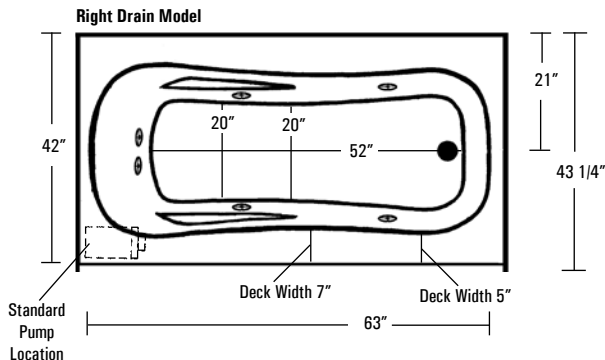

AIIS7242LSY / AIIS7242LSYTO (LEFT DRAIN) / AIIS7242RSY / AIIS7242RSYTO (RIGHT DRAIN)

Note: Tub only model does not include access panels unless ordered as an option.

Rough-In Plumbing Measurements

## SPECIFICATIONS:

### GENERAL SPECIFICATIONS:

Tub Size	72" x 42" x 20 1/4"
	183 cm x 107 cm x 51 cm
Bathing Well	52" long
	20" wide
	17" interior depth
Maximum Water Depth	13 1/4"
Shipping Weight	193 lbs. / 88 kg
Tub Weight Filled	764 lbs. / 347 kg
Tub Only Weight	148 lbs. / 67 kg
Gallons to Overflow	74 gal. / 280 L
Gallons to Operate	52 gal. / 197 L