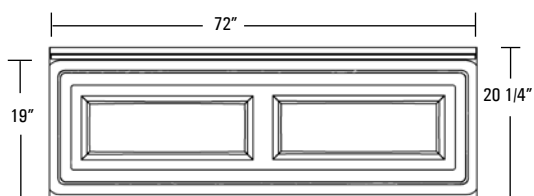

AIIS7242LSY / AIIS7242LSYTO (LEFT DRAIN) / AIIS7242RSY / AIIS7242RSYTO (RIGHT DRAIN)

Note: Tub only model does not include access panels unless ordered as an option.

Rough-In Plumbing Measurements

### GENERAL SPECIFICATIONS:

Tub Size	72" x 42" x 20 1/4"
	183 cm x 107 cm x 51 cm
Bathing Well	52" long
	20" wide
	17" interior depth
Maximum Water Depth	13 1/4"
Shipping Weight	193 lbs. / 88 kg
Tub Weight Filled	764 lbs. / 347 kg
Tub Only Weight	148 lbs. / 67 kg
Gallons to Overflow	74 gal. / 280 L
Gallons to Operate	52 gal. / 197 L