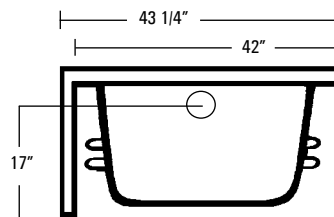

AIIS7242LSY / AIIS7242LSYTO (LEFT DRAIN) / AIIS7242RSY / AIIS7242RSYTO (RIGHT DRAIN)

Note: Tub only model does not include access panels unless ordered as an option.

Rough-In Plumbing Measurements

### GENERAL SPECIFICATIONS:

Tub Size	72" x 42" x 20 1/4"
	183 cm x 107 cm x 51 cm
Bathing Well	52" long
	20" wide
	17" interior depth
Maximum Water Depth	13 1/4"
Shipping Weight	193 lbs. / 88 kg
Tub Weight Filled	764 lbs. / 347 kg
Tub Only Weight	148 lbs. / 67 kg
Gallons to Overflow	74 gal. / 280 L
Gallons to Operate	52 gal. / 197 L