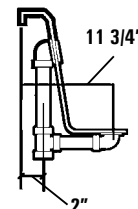

Rough-In Plumbing Measurements

SPECIFICATIONS:

GENERAL SPECIFICATIONS:

Tub Size	71 1/2" x 39" x 23"
	182 cm x 99 cm x 64 cm
Bathing Well	47 1/4" long
	20 1/2" wide
	16 1/2" interior depth
Shipping Weight	194 lbs. / 88 kg
Tub Weight Filled	519 lbs. / 236 kg
Tub Only Weight	126 lbs. / 57 kg
Gallons to Overflow	79 gal. / 299 L