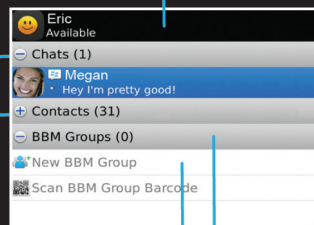

Send a text message

1. On the home screen, click the **Text Messages** icon.
2. Press the **⌨** key > **Compose Text Message**.
3. In the **To** field, type the contact information.
4. Type a message.
5. Press the **⌨** key > **Send**.

To insert a period while you're typing, press the **Space** key twice.

Additional charges might apply for text messaging. Contact your wireless service provider for details.

BlackBerry Messenger

Chat with your friends virtually anywhere, anytime!

You can easily open BBM by pressing the key on the left-side of your smartphone.

See your profile and PIN, or change your status

Open contacts

Open groups

Open a chat

Create a new group

Data plan required.

Add a BBM contact using a barcode

1. On the home screen, click the **BlackBerry Messenger** icon.
2. Press the **⌨** key > **Invite to BBM** > **Scan a PIN barcode**.
3. Hold your BlackBerry smartphone so that all four corners of the contact's barcode appear on your screen and you hear a beep.