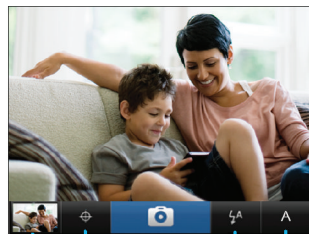

1. On the home screen, click the **BlackBerry Messenger** icon.
2. Press the **⌨** key > **Invite to BBM** > **Scan a PIN barcode**.
3. Hold your BlackBerry smartphone so that all four corners of the contact's barcode appear on your screen and you hear a beep.

Show your barcode

1. At the top of the BBM screen, click your name.
2. Beside **PIN Barcode**, click **Show**.

Camera

1. To take a picture, click the **📷** icon or press the Convenience key on the right side of the smartphone.
2. To zoom in or out, slide your finger up or down on the trackpad.

You can see your pictures by clicking the **Media** icon > **Pictures**.

View pictures

Add your location to the picture

Change the flash setting

Change scene settings

Certain features might not be available on all BlackBerry Curve models.