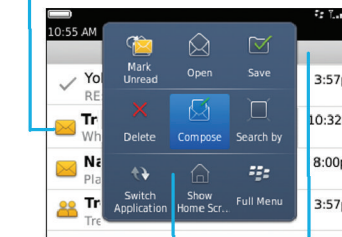

Messages

Open a message

Highlight a message and click the trackpad

Open a pop-up menu

Press and hold the trackpad to open a pop-up menu of common actions

See navigation options

Click the Date bar

To see a video that shows how to copy and paste, click the **Setup** icon > **Tutorials** > **Edit Text**.

Send a text message

1. On the home screen, click the **Text Messages** icon.
2. Press the **⌨** key > **Compose Text Message**.
3. In the **To** field, type the contact information.
4. Type a message.
5. Press the **⌨** key > **Send**.

To insert a period while you're typing, press the **Space** key twice.

Additional charges might apply for text messaging. Contact your wireless service provider for details.