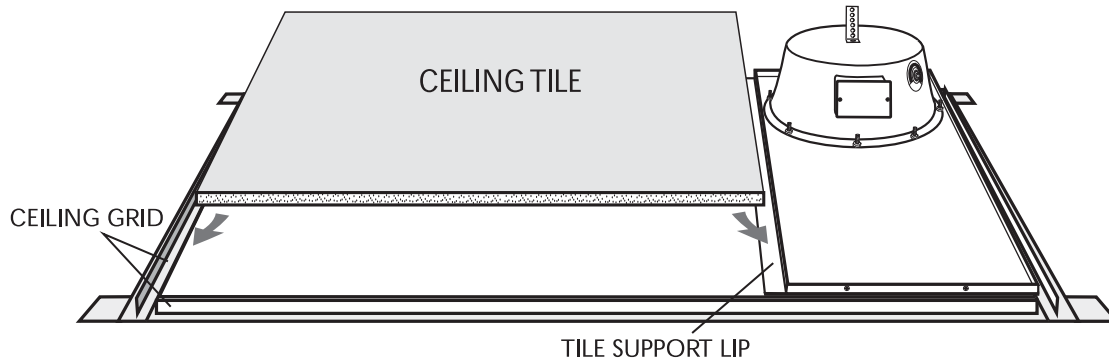

Ceiling Installation

1. For 2ft. X 4ft. tile space, cut ceiling tile to 35-1/2" long or for a 2ft. X 2ft. tile space, cut to 11-1/2" long.
2. Place speaker in ceiling with the tile support lip facing the ceiling tile opening.
3. Drop in the tile.

Lead	Color
70V	Red
25V	Yellow
COM	Black