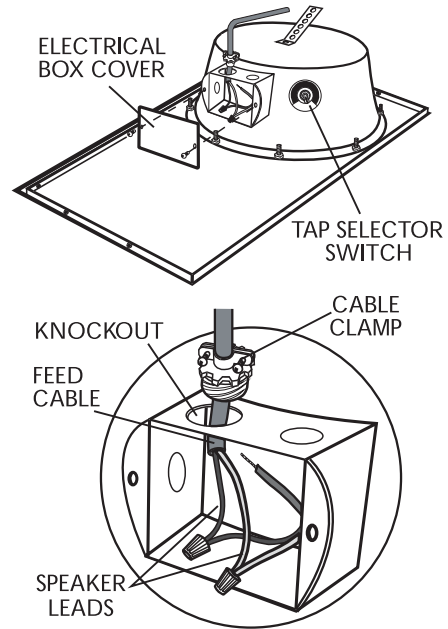

Model CSD1X2 Ceiling Drop-In Speaker

70V & 25V Speaker Systems

BOGEN®

Electrical Connection

1. Remove electrical box cover, then install cable clamp (if desired), and feed interconnecting cable into the electrical box.
2. Select speaker leads for desired system type:
70V - Red, 25V - Yellow, and COM - Black for both. Interconnect the speakers in the system, making sure that all leads of the same color are connected together. Avoid swapping colors.
3. Cut bare wire tip off of unused speaker lead. Secure all mechanical connections and re-install electrical box cover.
4. Set tap selector switch to proper tap setting.

Ceiling Installation

1. For 2ft. X 4ft. tile space, cut ceiling tile to 35-1/2" long or for a 2ft. X 2ft. tile space, cut to 11-1/2" long.
2. Place speaker in ceiling with the tile support lip facing the ceiling tile opening.
3. Drop in the tile.