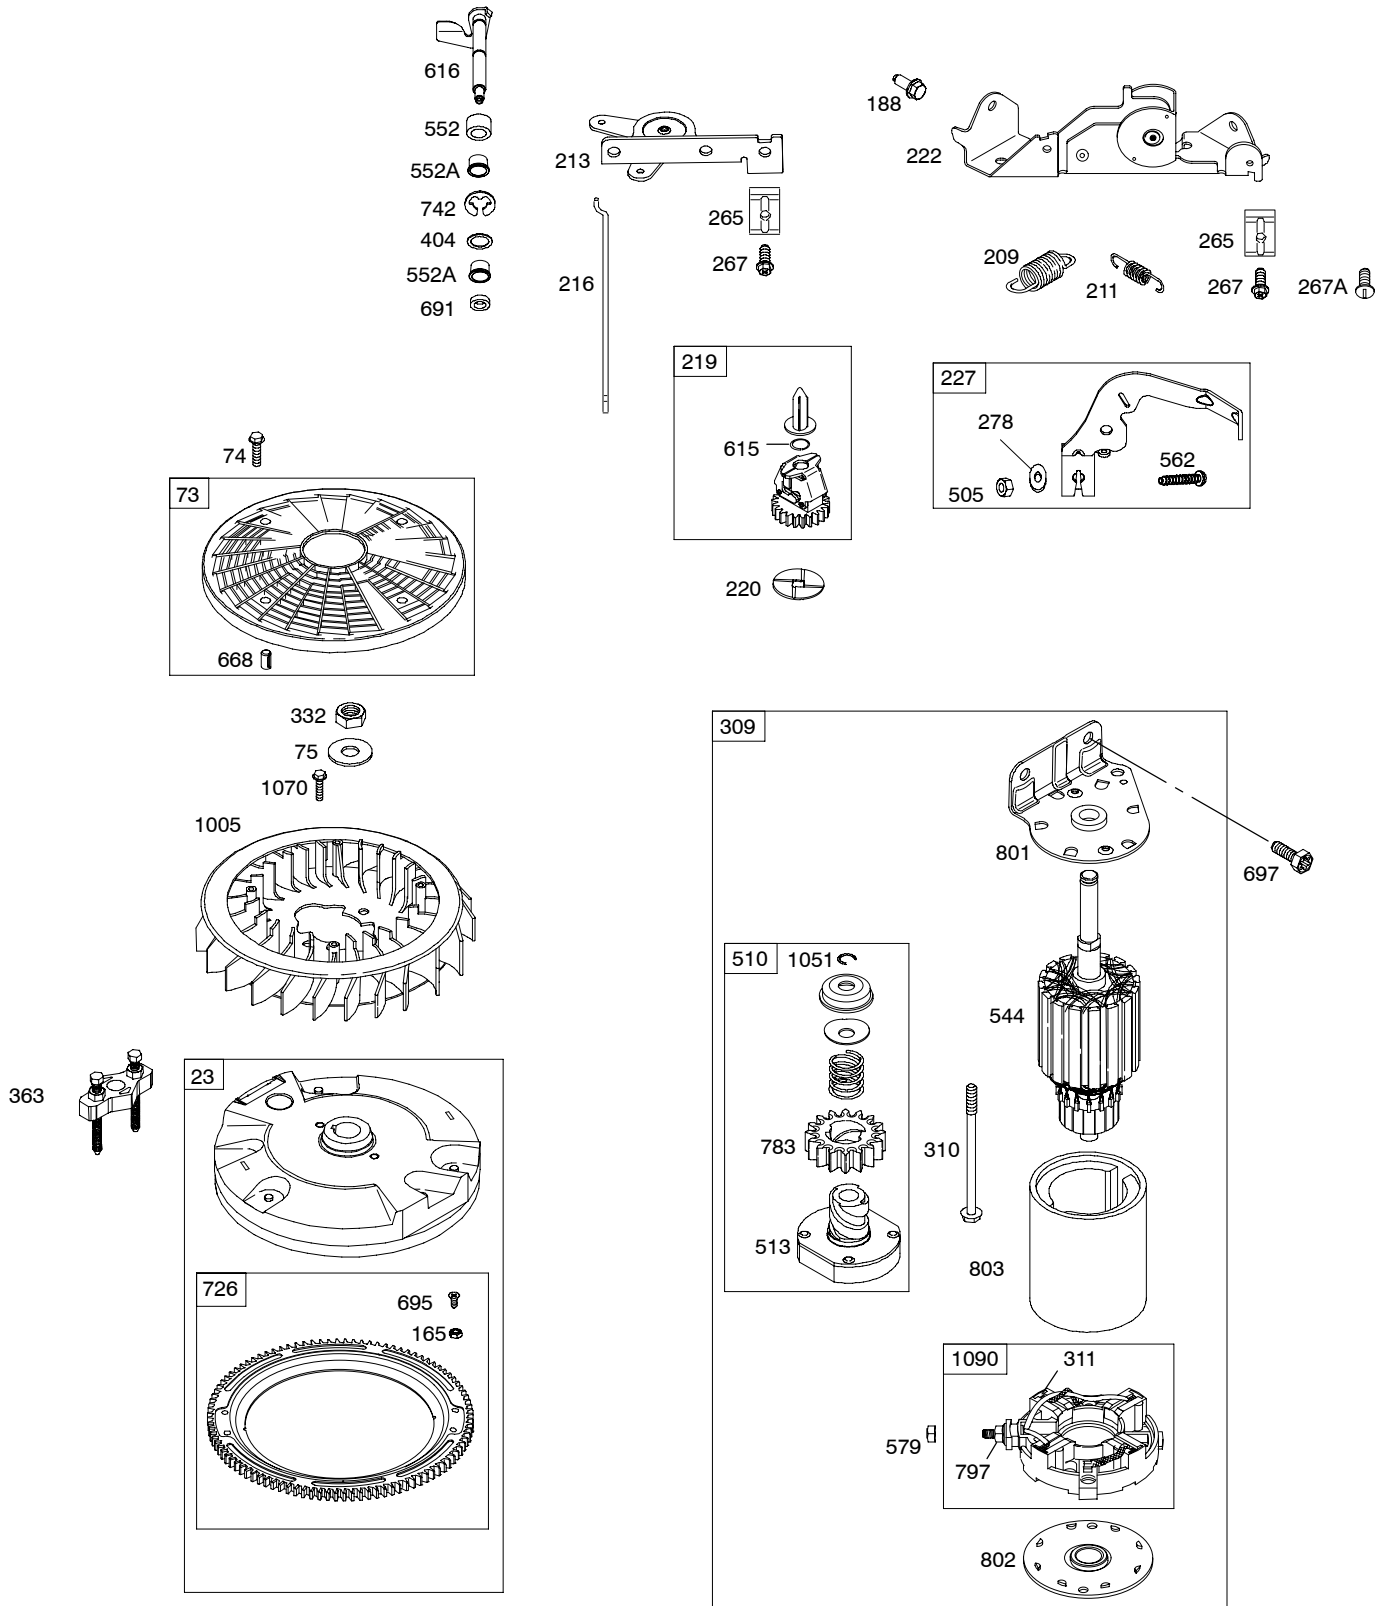

Illustrations cover a range of engines. Parts shown without corresponding text may not be used on your specific engine.