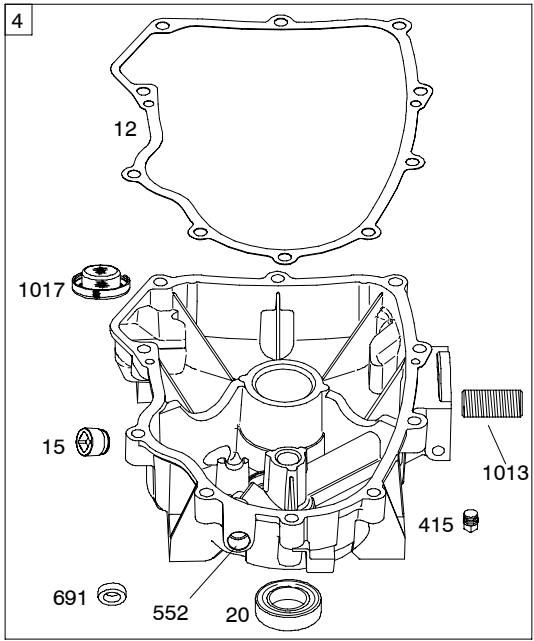

1058 OPERATOR'S MANUAL

1330 REPAIR MANUAL

Illustrations cover a range of engines. Parts shown without corresponding text may not be used on your specific engine.
3533-2 Assemblies include all parts shown in frames. 04/10/2007