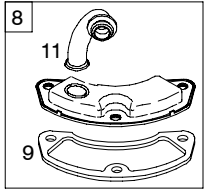

1058 OPERATOR'S MANUAL

1330 REPAIR MANUAL

Illustrations cover a range of engines. Parts shown without corresponding text may not be used on your specific engine.
3533-2 Assemblies include all parts shown in frames. 04/10/2007