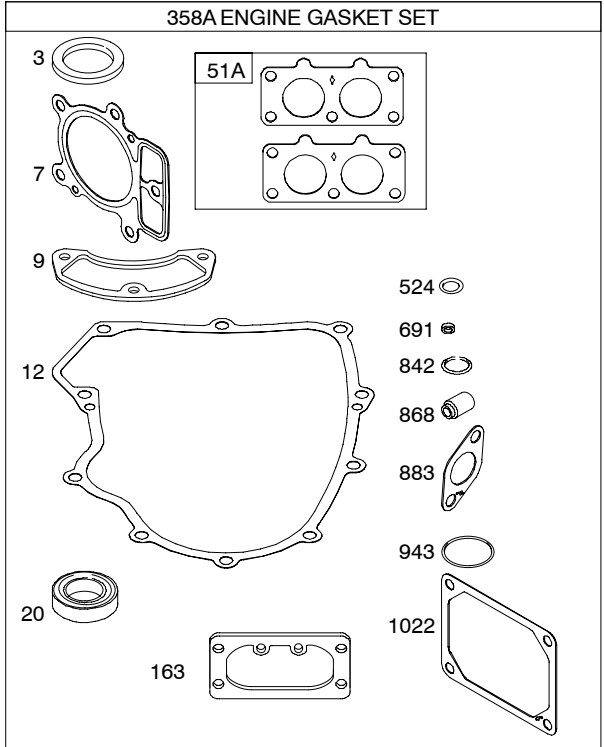

1058 OPERATOR'S MANUAL

1330 REPAIR MANUAL