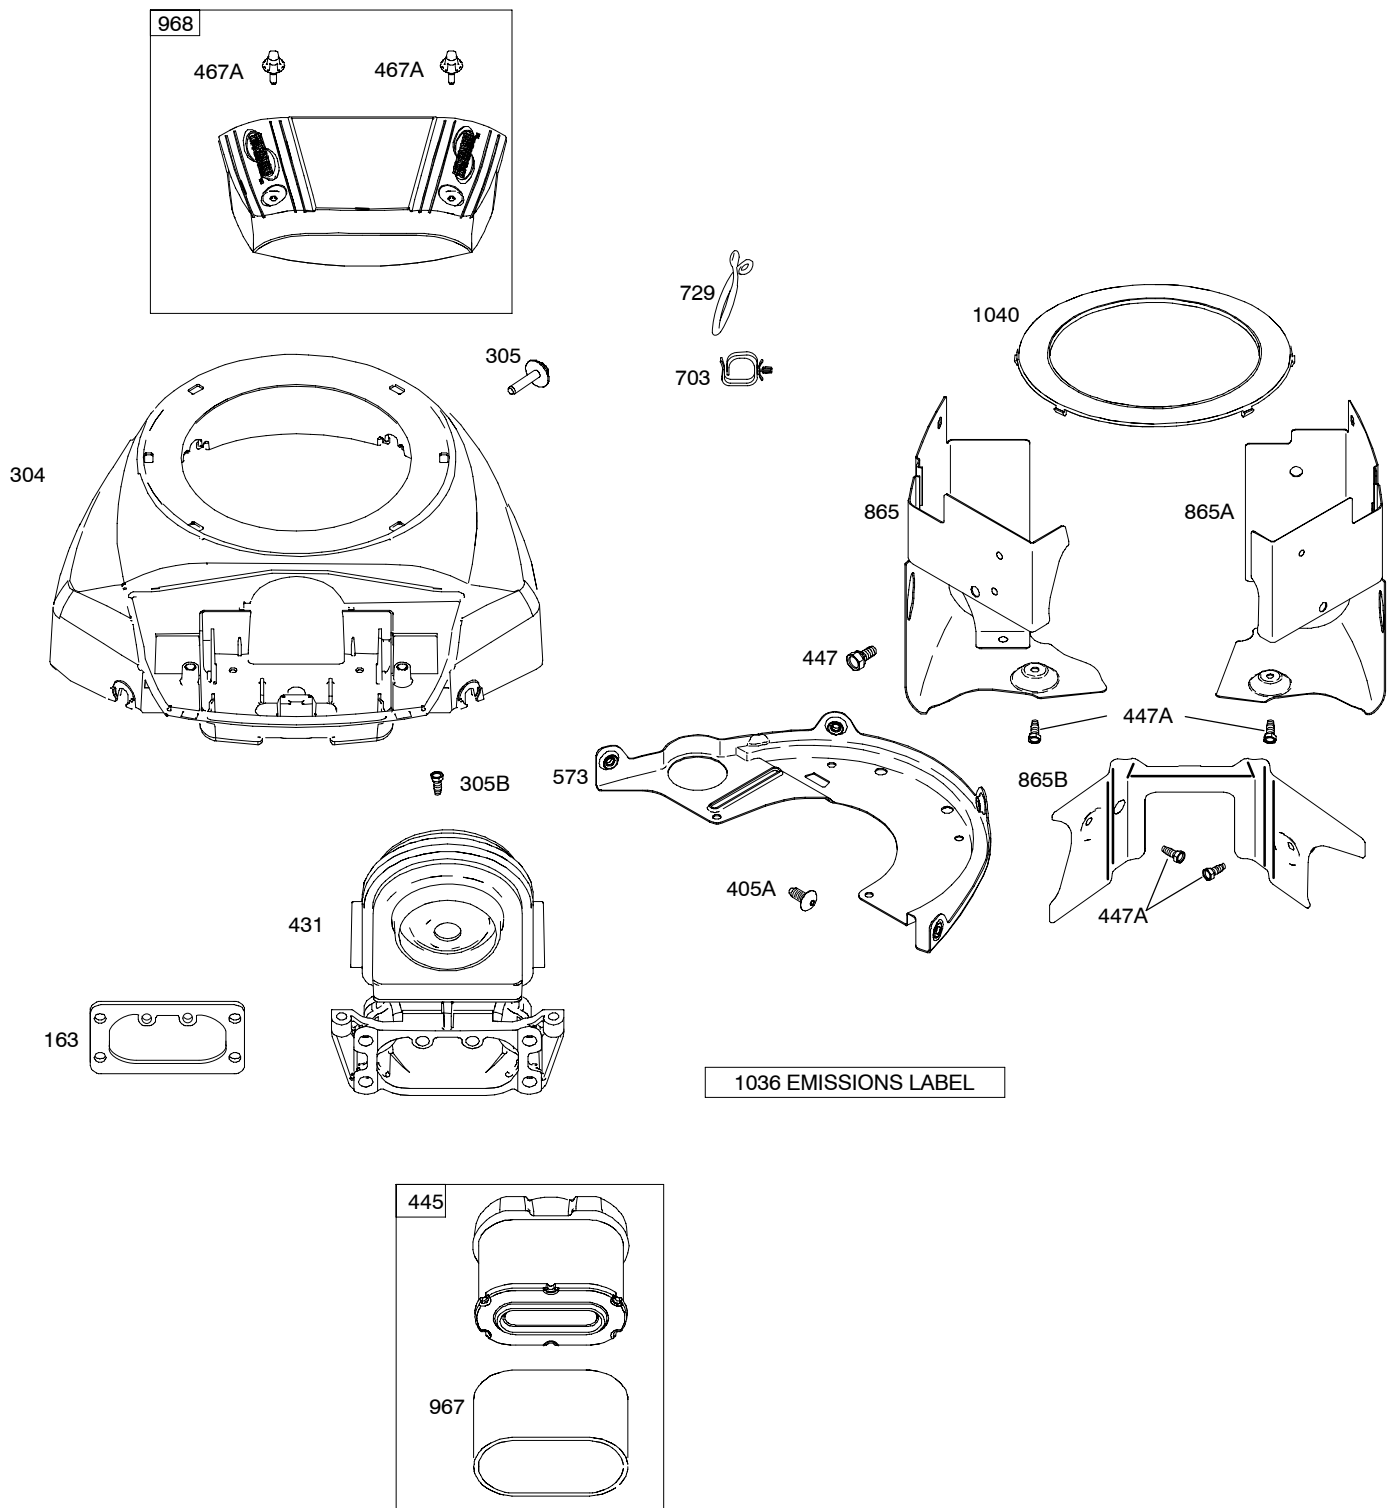

44Q700

Illustrations cover a range of engines. Parts shown without corresponding text may not be used on your specific engine.
3533-6 Assemblies include all parts shown in frames.

04/10/2007