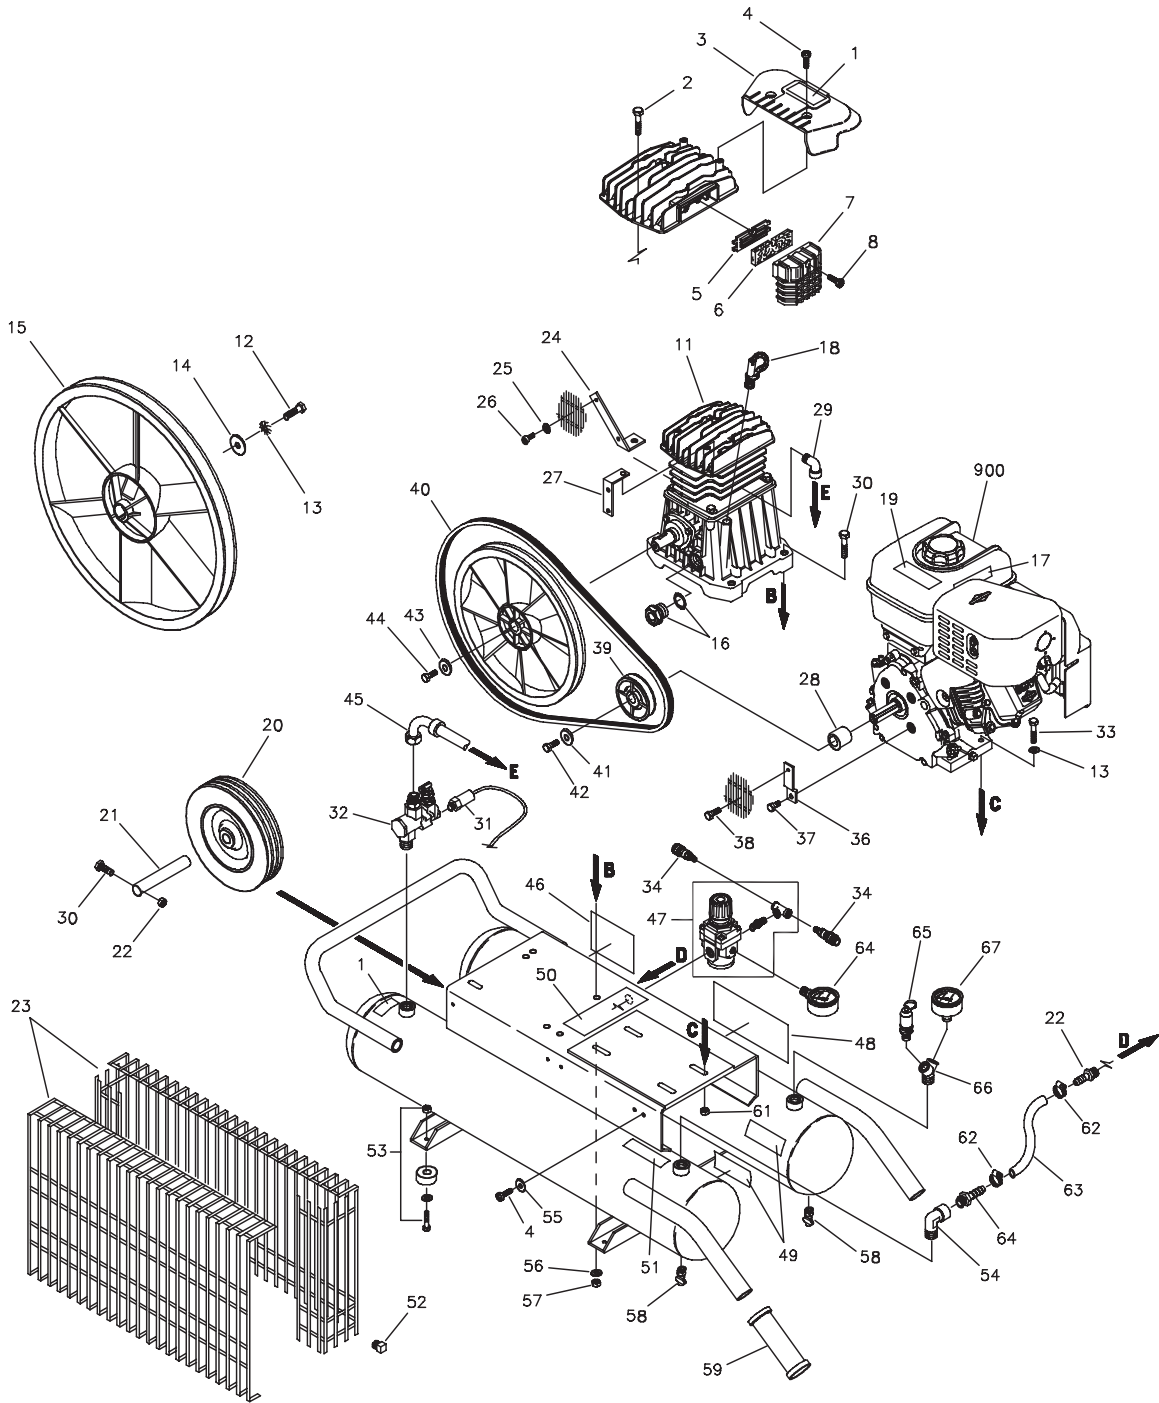

EXPLODED VIEW

Copyright © 2008 Briggs & Stratton Power Products Group, LLC. All rights reserved. No part of this material may be reproduced or transmitted in any form by any means without the express written permission of Briggs & Stratton Power Products Group, LLC.

PARTS LIST

Item	Part #	Description	Item	Part #	Description
1	199175GS	DECAL, Hot Surface	41	*	WASHER
2	*	SCREW, M8 x 45	42	*	HHCS, 5/16 x 25
3	200699GS	CONVEYOR, Air	43	*	WASHER
4	*	PPHMS, 5 x 12	44	*	SCREW
5	201389GS	PLATE, Filter	45	201063GS	INFEED TUBE
6	200697GS	ELEMENT, Filtering	46	199173GS	DECAL, Warning
7	201390GS	FILTER, Intake	47	201413GS	ASSY, Pressure Reducer
8	*	PPHMS, 4 x 18	48	200535GS	DECAL, Warning
9	200698GS	GASKET	49	199739GS	DECAL, Tank Drain
10	201382GS	KIT, Valve Plate Set	50	200775GS	DECAL, Starting Instructions
11	201400GS	ASSY, Pump	51	200536GS	DECAL, Warning, Moving Parts
12	*	HHCS, M8 x 25	52	201409GS	CLAMP, Belt Guard
13	*	WASHER, M8, Shakeproof, Int	53	192310GS	KIT, Vibration Mount (Includes Qty of 2)
14	*	WASHER	54	201419GS	CONNECTOR, Elbow
15	200702GS	FLYWHEEL	55	*	WASHER, M6
16	200686GS	OIL LEVEL SIGHT GLASS	56	*	WASHER, M10
17	200538GS	DECAL, Warning, Hot Muffler	57	*	NUT, M10
18	201398GS	PLUG, Breather Pipe	58	200675GS	TAP, Discharge
19	200537GS	DECAL, Warning, Fuel Vapors	59	201411GS	HANDLE, Rubber
20	201061GS	WHEEL	60	201408GS	FITTING, Hose Tail
21	201062GS	PIN, Wheel	61	*	NUT, M8 with Washer
22	*	NUT Lock M6	62	*	CLAMP, Hose
23	200696GS	GUARD, Belt	63	201418GS	HOSE
24	201401GS	PLATE	64	201417GS	FITTING, Hose Tail
25	*	WASHER, M5	65	201414GS	VALVE, Safety
26	*	SCREW, Self Threading, M5 x 14	66	201416GS	ADAPTER
27	201402GS	SPACER	67	201415GS	GUAGE, Pressure
28	201405GS	SPACER	900	§	ENGINE
29	201404GS	CONNECTOR, Elbow			
30	*	HHCS, M10 x 45			
31	201060GS	ACCELERATOR, Pneumatic			
32	201064GS	VALVE, Auto Unloading			
33	*	HHCS, M8 x 45			
34	200677GS	COUPLER, Quick Connect			
35	201420GS	GUAGE, Pressure			
36	201403GS	PLATE			
37	*	HHCS, M8 x 16			
38	*	SHCS, M6 x 16			
39	200695GS	PULLEY			
40	200693GS	BELT			

Parts Not Illustrated	
203721GS	MANUAL, Operator's
200774GS	DECAL, Unloader Valve
201770GS	OIL, Compressor
203245GS	KIT, Decal, Srv
BB3061BGS	OIL BOTTLE, 18oz Engine

§ - Contact Engine Manufacturer
* - Items without part numbers are common fasteners and can be found at your local hardware store.