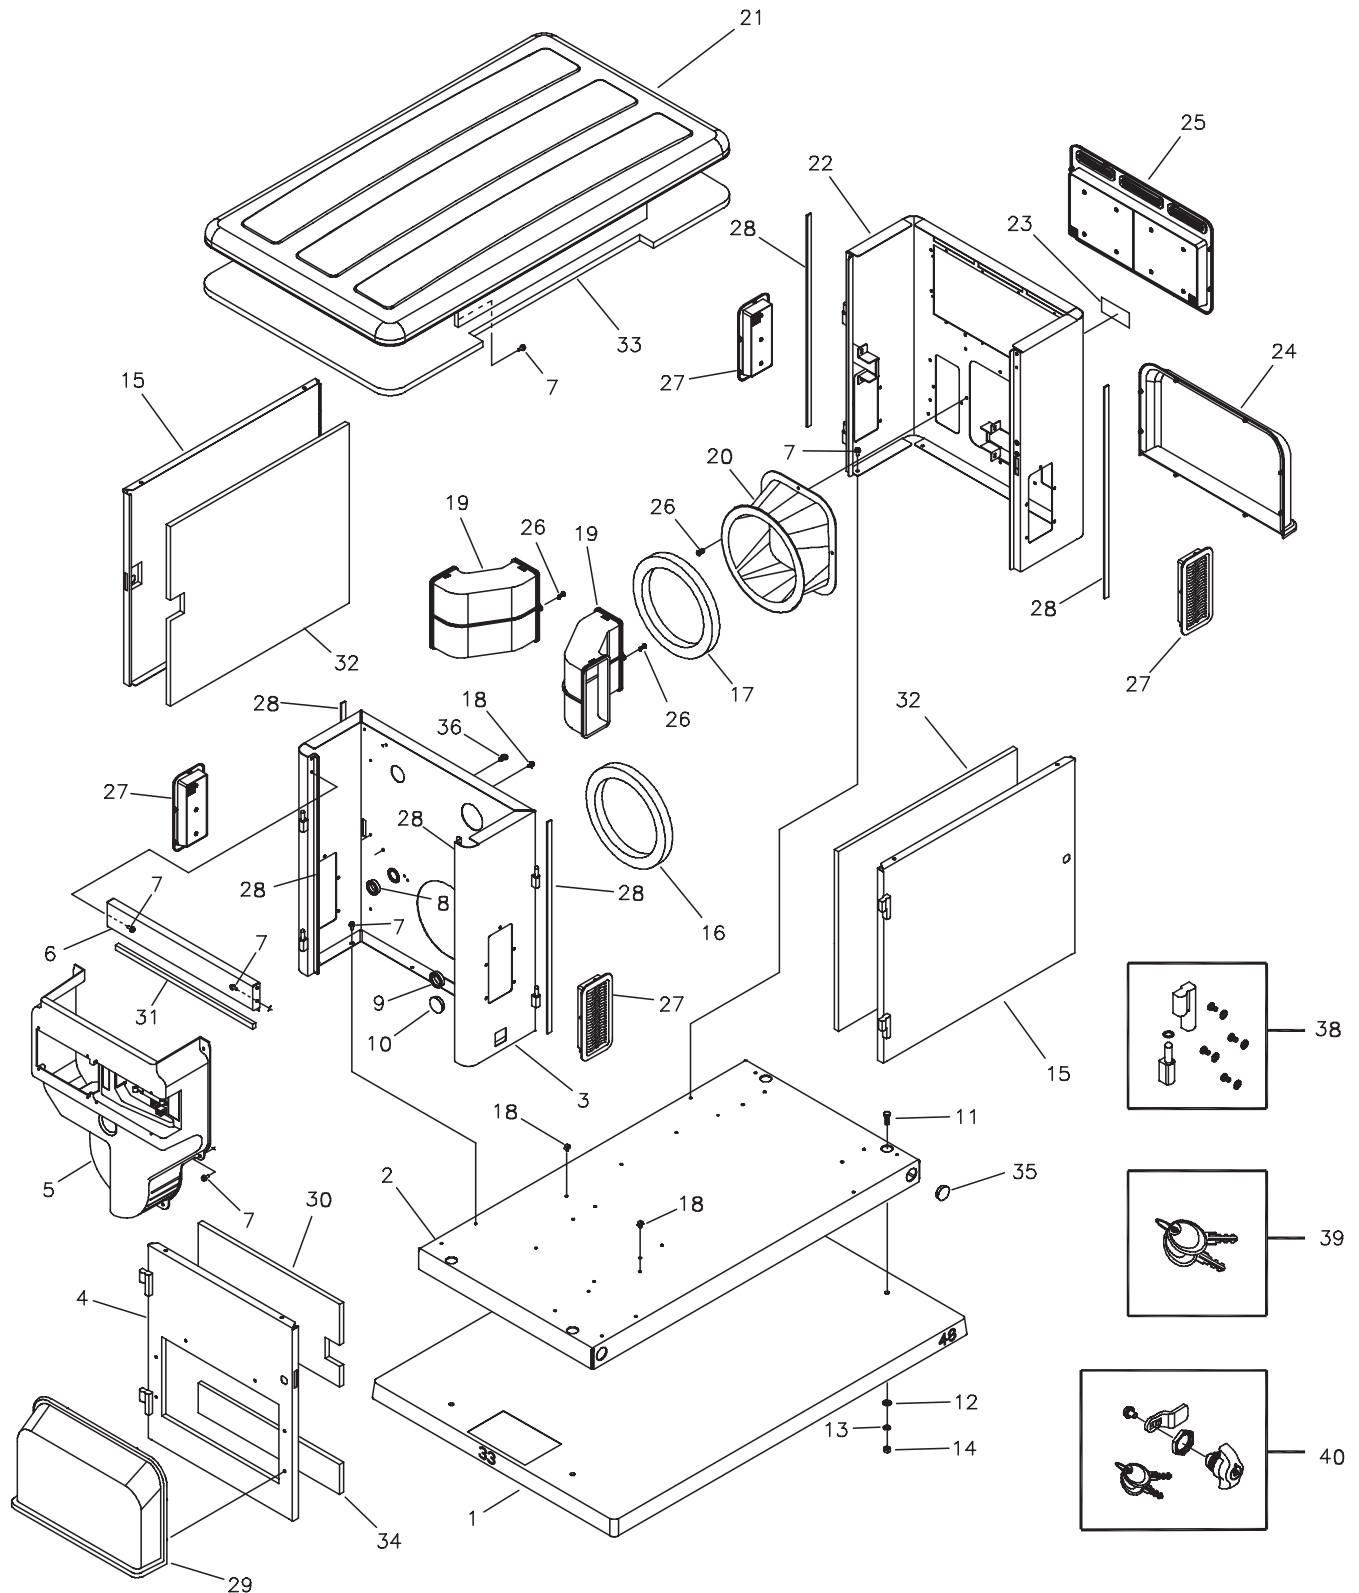

Illustrated Parts List - Main Unit

Item	Part #	Description	Item	Part #	Description
1	U203030GS	BASE, Mounting	50	809743	SCREW
2	187594GS	MOUNT, Vibration	51	NSP	ASSY, Alternator (see page 7)
3	24910GS	HHS, Trilobular 5/16 - 18 x 1/2	53	193506GS	DECAL, Caution Hot Surface
4	194683GS	SOLENOID, Gas Fuel	54	809872	GASKET
5	194829GS	FITTING, Coupling	55	197164GS	MUFFLER
6	194830GS	REGULATOR	56	194681GS	BASE, Muffler Box
7	195936GS	BRACKET, Mounting Solenoid	57	198928GS	KIT, Insulation, Muffler Base
8	842184	ASSY, Tee	58	56893GS	CRIMPTITE, 10 - 24 x 1/2
9	*	HHCS, M6 - 1.0 x 16	59	201282GS	ASSY, Bulkhead, Alternator End w/ Insulation
10	*	HHCS, M6 - 1.0 x 30	60	198929GS	KIT, Insulation, Muffler Box
11	*	WASHER, 1/4 Lock	61	194682GS	COLLECTOR, Muffler Box
12	*	NUT, M6 - 1.0	62	194680GS	BOX, Muffler Top
13	B4300GS	HHS, Trilobular, 1/4 - 20 x 1/2	63	192445GS	SCREW, 10 - 32 x 5/8
14	194818GS	BATTERY	64	*	PPHMS, 4-40 x 0.19
15	185939RGS	WIRE-A, Black	65	*	WASHER, Lock #4
16	198913GS	KIT, Battery Hardware	66	186205GS	SWITCH, Oil Temp
17	198593AGS	WIRE-A, Red	67	194699GS	PLATE, Switch Oil Temp
18	194813GS	TUBE, Air Cleaner	68	186790CGS	WIRE
19	*	HHCS, M6 - 1.0 x 12	70	205397GS	DECAL, Requirements, Fuel
20	*	WASHER, Flat 5/16 - M8	900	§	ENGINE
23	1723165SM	HOSE, Oil Drain	901	843644	FUEL HOSE
24	186649GS	DECAL, Oil Drain	902	843438	CLAMP
25	*	HHCS, 5/16 - 18 x 2.5 Full Thread	Items Not Illustrated		
26	*	NUT, 5/16 - 18	199327GS	MANUAL, Install	
27	*	WASHER, Lock 5/16 - M8	194689GS	MANUAL, Operator's	
28	*	HHCS, 5/16 - 24 x 3/4 SEMS	MS3483	MANUAL, Engine	
29	*	HHCS, 5/16 - 18 x 2"	204507GS	KIT, Manual/Accessory HGS	
30	*	HHCS, M12 - 1.75 x 35	198810GS	PAINT, Touchup, Gray 1/2 oz Bottle	
31	*	WASHER, M12	198811GS	PAINT, Touchup, Silver 1/2 oz Bottle	
32	B194685GS	SUPPORT, Engine/Alternator, Black	B3518GS	CAP, Funnel Oil Bottle	
34	*	WASHER, Shakeproof Ext. M6-1/4	202295GS	HOSE, Flex	
35	186790GGS	WIRE, Ground	198866GS	KIT, Led Remote	
36	*	WASHER, Lock M10	198918GS	KIT, Decals, Service	
37	*	WASHER, Flat, M10	Optional Accessories		
38	*	HHCS, M10 - 1.5 x 30	199475GS	PAINT, Touchup, Spray, Silver, 12oz	
39	B196639GS	BRACKET, Mounting Alternator, Black	199474GS	PAINT, Touchup, Spray, Gray, 12oz	
40	196387GS	DUCT, Air	6030	KIT, Cold Weather (Includes Battery and Oil Warmers)	
41	*	PPHMS, M5 - 0.8 x 20	* - Items without part numbers are common fasteners and are available at local hardware stores.		
42	*	WASHER, Lock 3/8	§ - Contact Engine Manufacturer		
43	*	SHCS, 3/8 - 16 x 1-1/4			
44	*	HHCS, 5/16 - 18 x 3/4			
45	*	WASHER, M12 Lock			
46	*	NUT, Hex M12 - 1.75			
47	*	WASHER, Flat M12			
48	*	NUT, M10 - 1.5			
49	B4260GS	DISK, Engine Air			

Exploded View - Enclosure