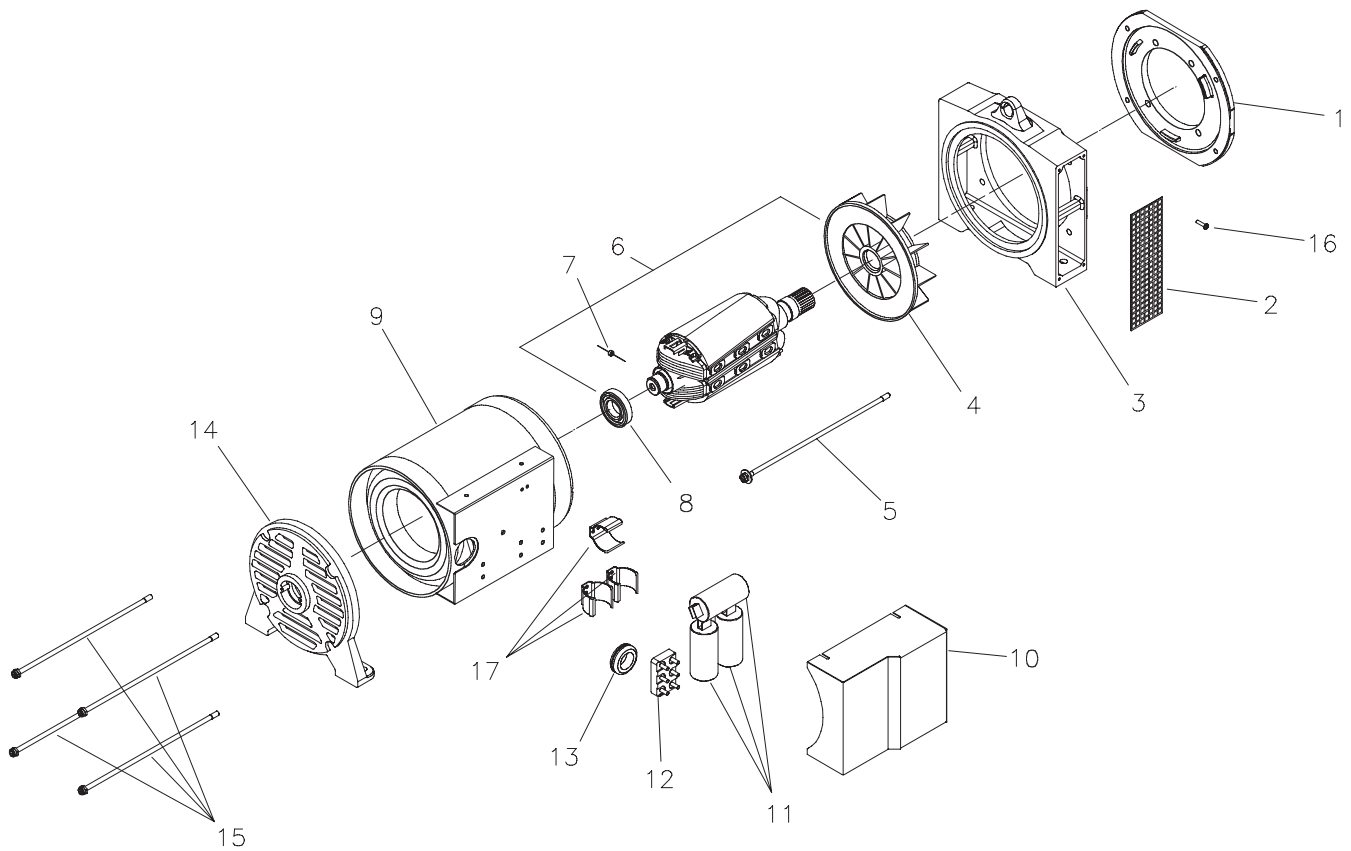

* - Items without part numbers are common fasteners and are available at local hardware stores.

Exploded View & Illustrated Parts List - Control Panel

Item	Part #	Description
1	198911GS	ASSY, Cover, Circuit Breaker w/ Decals
2	*	SCREW, 10 x 0.62, Plastite
3	198313GS	BREAKER, Circuit 70A, 2P
4	192770GS	BRACKET, Mounting Breaker
5	199011GS	LUG, Ground Connect
6	191991GS	BOLT, 1/4-10 x 1, Plastite
7	198573GS	FUSE, Auto Type 15 Amp
8	196655GS	ASSY, Control Panel
9	197492GS	SCREW, PT, M4 - 1.79 x 16.0
10	198910GS	ASSY, Duct, Engine Air w/ Decals
12	198549GS	DECAL, Terminal Block
13	198550GS	DECAL, Ground, Neutral
14	205393GS	DECAL, Warning, Outdoor Install
15	193297GS	DECAL, Caution, Standby
16	205392GS	DECAL, Warning, Auto Start

Item	Part #	Description
17	205394GS	DECAL, Caution, Electric Shock
18	205395GS	DECAL, Warning Shock
19	*	NUT, 1/4 - 20
21	*	WASHER, Shakeproof, Ext M6 1/4
22	*	HHCS, 1/4 - 20 x 3/4

Items Not Illustrated

201085GS	HARNESS, Wire, CTL Board to Engine/Alternator
198517GS	HARNESS, Wire, E1 & E2 Sensing
198515GS	CONNECTOR, Terminal, 2 Pin
198516GS	CONNECTOR, Terminal, 10 Pin

* - Items without part numbers are common fasteners and are available at local hardware stores.

Exploded View & Illustrated Parts List - Alternator

Item	Part #	Description
1	201472GS	FLANGE, Front
2	201410GS	GUARD, Front
3	201397GS	SHIELD, Front
4	201412GS	FAN
5	B4908GS	STAY ROD
6	201473GS	ASSY, ROTOR (Includes Items 4, 7 & 8)
7	201474GS	DIODE + VARISTOR
8	201383GS	BEARING
9	201475GS	STATOR
10	201406GS	COVER, Side
11	201476GS	CAPACITOR
12	201477GS	TERMINAL BLOCK
13	201478GS	GROMMET
14	201407GS	SHEILD, Rear
15	201479GS	BOLTS, Stator
16	*	SCREW, M5 - 0.8 x 10mm
17	205171GS	CLIP