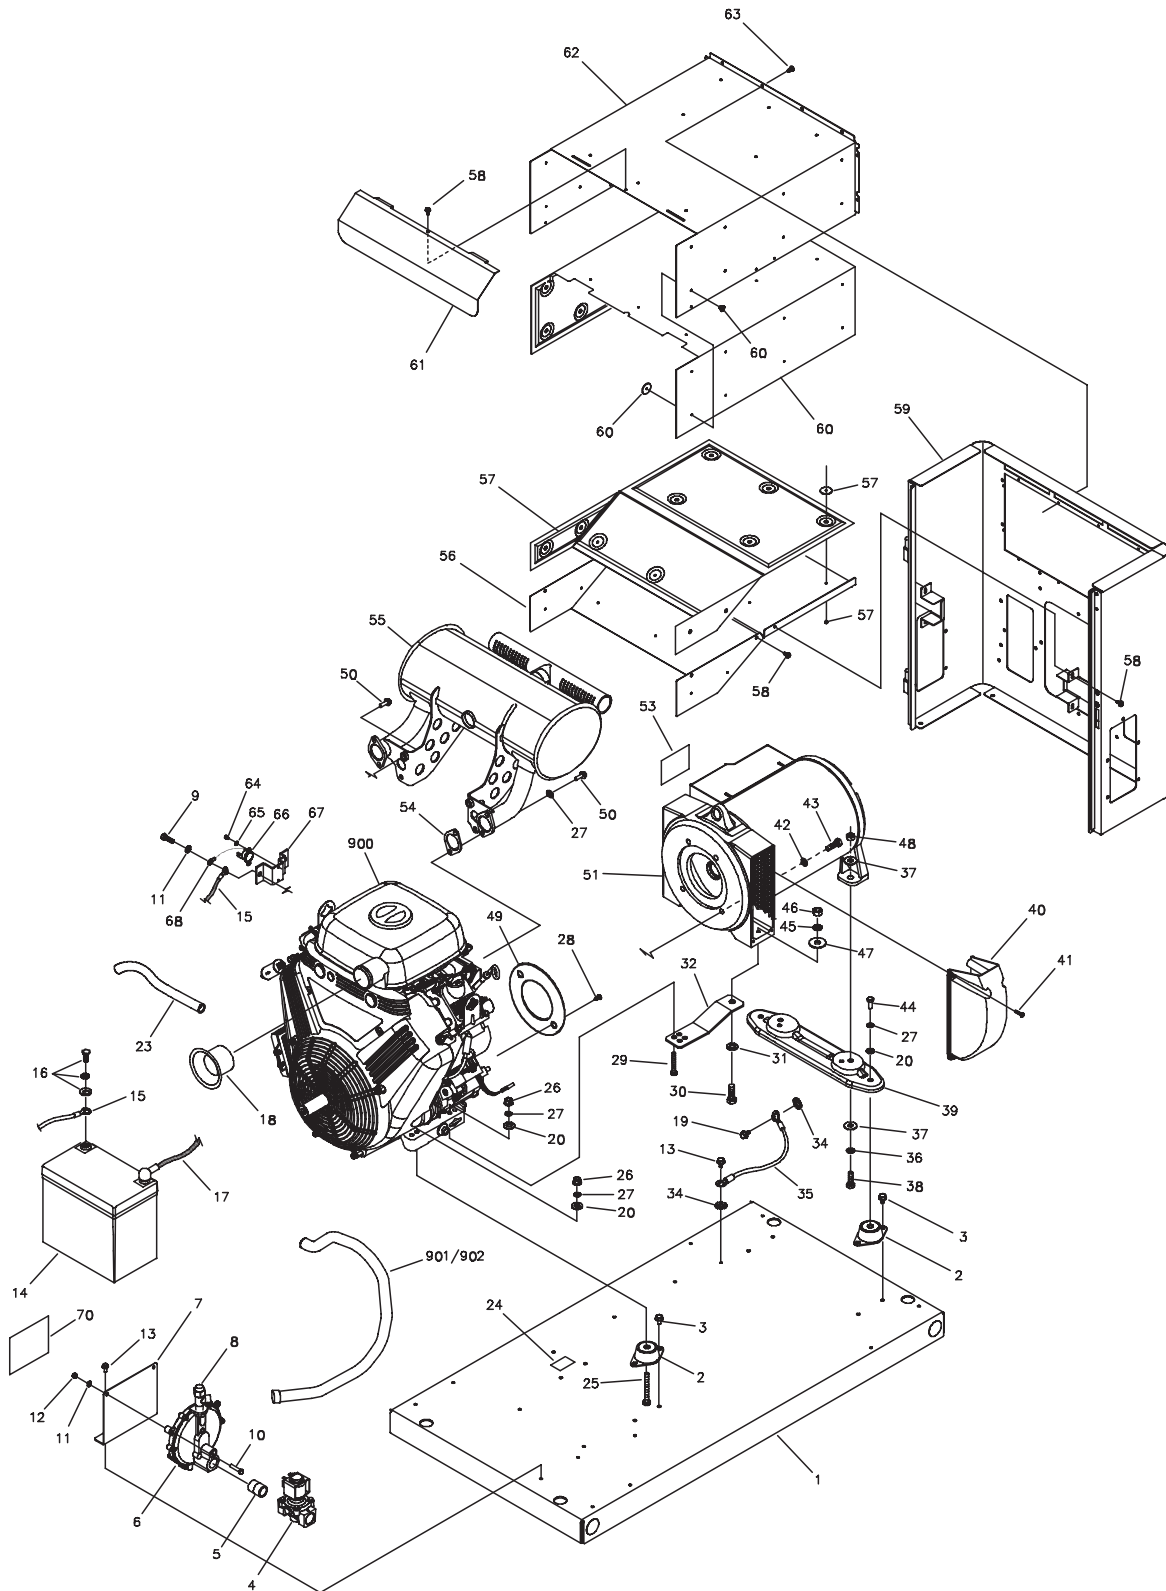

Exploded View - Main Unit

Copyright © 2008 Briggs & Stratton Power Products Group, LLC. All rights reserved. No part of this material may be reproduced or transmitted in any form by any means without the express written permission of Briggs & Stratton Power Products Group, LLC.

Illustrated Parts List - Main Unit

Item	Part #	Description	Item	Part #	Description
1	U203030GS	BASE, Mounting	50	809743	SCREW
2	187594GS	MOUNT, Vibration	51	NSP	ASSY, Alternator (see page 7)
3	24910GS	HHS, Trilobular 5/16 - 18 x 1/2	53	193506GS	DECAL, Caution Hot Surface
4	194683GS	SOLENOID, Gas Fuel	54	809872	GASKET
5	194829GS	FITTING, Coupling	55	197164GS	MUFFLER
6	194830GS	REGULATOR	56	194681GS	BASE, Muffler Box
7	195936GS	BRACKET, Mounting Solenoid	57	198928GS	KIT, Insulation, Muffler Base
8	842184	ASSY, Tee	58	56893GS	CRIMPTITE, 10 - 24 x 1/2
9	*	HHCS, M6 - 1.0 x 16	59	201282GS	ASSY, Bulkhead, Alternator End w/ Insulation
10	*	HHCS, M6 - 1.0 x 30	60	198929GS	KIT, Insulation, Muffler Box
11	*	WASHER, 1/4 Lock	61	194682GS	COLLECTOR, Muffler Box
12	*	NUT, M6 - 1.0	62	194680GS	BOX, Muffler Top
13	B4300GS	HHS, Trilobular, 1/4 - 20 x 1/2	63	192445GS	SCREW, 10 - 32 x 5/8
14	194818GS	BATTERY	64	*	PPHMS, 4-40 x 0.19
15	185939RGS	WIRE-A, Black	65	*	WASHER, Lock #4
16	198913GS	KIT, Battery Hardware	66	186205GS	SWITCH, Oil Temp
17	198593AGS	WIRE-A, Red	67	194699GS	PLATE, Switch Oil Temp
18	194813GS	TUBE, Air Cleaner	68	186790CGS	WIRE
19	*	HHCS, M6 - 1.0 x 12	70	205397GS	DECAL, Requirements, Fuel
20	*	WASHER, Flat 5/16 - M8	900	§	ENGINE
23	1723165SM	HOSE, Oil Drain	901	843644	FUEL HOSE
24	186649GS	DECAL, Oil Drain	902	843438	CLAMP
25	*	HHCS, 5/16 - 18 x 2.5 Full Thread	Items Not Illustrated		
26	*	NUT, 5/16 - 18	199327GS	MANUAL, Install	
27	*	WASHER, Lock 5/16 - M8	194689GS	MANUAL, Operator's	
28	*	HHCS, 5/16 - 24 x 3/4 SEMS	MS3483	MANUAL, Engine	
29	*	HHCS, 5/16 - 18 x 2"	204507GS	KIT, Manual/Accessory HGS	
30	*	HHCS, M12 - 1.75 x 35	198810GS	PAINT, Touchup, Gray 1/2 oz Bottle	
31	*	WASHER, M12	198811GS	PAINT, Touchup, Silver 1/2 oz Bottle	
32	B194685GS	SUPPORT, Engine/Alternator, Black	B3518GS	CAP, Funnel Oil Bottle	
34	*	WASHER, Shakeproof Ext. M6-1/4	202295GS	HOSE, Flex	
35	186790GGS	WIRE, Ground	198866GS	KIT, Led Remote	
36	*	WASHER, Lock M10	198918GS	KIT, Decals, Service	
37	*	WASHER, Flat, M10	Optional Accessories		
38	*	HHCS, M10 - 1.5 x 30	199475GS	PAINT, Touchup, Spray, Silver, 12oz	
39	B196639GS	BRACKET, Mounting Alternator, Black	199474GS	PAINT, Touchup, Spray, Gray, 12oz	
40	196387GS	DUCT, Air	6030	KIT, Cold Weather (Includes Battery and Oil Warmers)	
41	*	PPHMS, M5 - 0.8 x 20	* - Items without part numbers are common fasteners and are available at local hardware stores.		
42	*	WASHER, Lock 3/8	§ - Contact Engine Manufacturer		
43	*	SHCS, 3/8 - 16 x 1-1/4			
44	*	HHCS, 5/16 - 18 x 3/4			
45	*	WASHER, M12 Lock			
46	*	NUT, Hex M12 - 1.75			
47	*	WASHER, Flat M12			
48	*	NUT, M10 - 1.5			
49	B4260GS	DISK, Engine Air