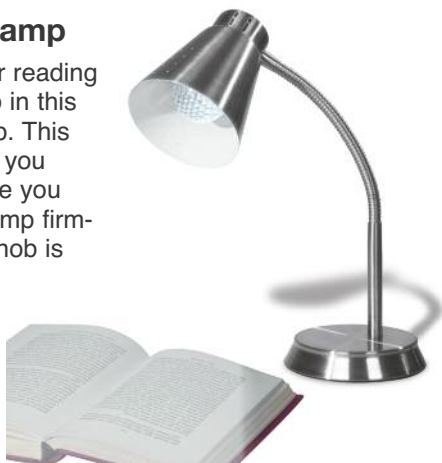

CCCRANE
PRODUCED

CC Bright Night™ LED Bulb

A night light for your home!

The CC Bright Night™ is a **revolutionary night light**. Night lights should be cheap to operate and last a very long time — which is why we designed our very own LED model — the CC Bright Night.

These 120 Volt bulbs last up to 30,000 hours, run cool, won't shatter like glass, and are super energy efficient. Fits most standard night-light fixtures. 1.3 watts. Two-year warranty. Weight: 0.3 oz. Size: 2" H x 0.75" Dia.

**Item #BNB $9.95
or 2 for $14.95**

Night Light Fixture with Switch

An inexpensive night-light fixture with an On/Off switch that works perfectly with our CC Bright Night™ bulb. UL listed.

Item #NLS $4.95

Brushed Nickel Gooseneck Lamp

For an instant-on, energy-saving task or reading light put your CC Vivid+ LED Light Bulb in this Brushed Nickel Finish Gooseneck Lamp. This nickel lamp has a flexible neck that lets you shine the energy-saving light right where you need it. The weighted base holds the lamp firmly in place, and the over-sized On/Off knob is easy to find in the dark. Also works great with our CC Vivid PAR 20 LED Light Bulbs. Powered by 120V AC power cord. Bulb not included. Weight: 3 lbs. Size: 16.75" H x 5.9" Dia. base.

Item #BNL $29.95