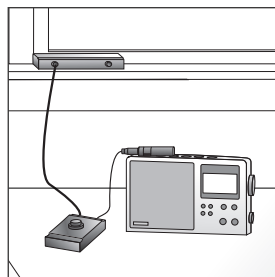

Twin Coil Ferrite™ AM Antenna by C. Crane

The Twin Coil Ferrite AM Antenna (TCF) is the solution to most AM radio reception problems. No matter what kind of radio you're using, the TCF can double your daytime reception, reduce night-time fade out, and even eliminate heavy static and distortion. That means better AM reception all day and all night long. You can connect the TCF AM Antenna to your radio to hear distant low-power stations with amazing clarity. Designed to work with everything from portables to home stereos. Its unique, wireless ferrite stick brings excellent reception to receivers without antenna connectors, while the included wire patch cord attaches easily to radios with antenna connectors. The basic TCF package comes with five feet of cable to connect the antenna to the tuner, but we also offer 25-foot and 50-foot extension cable kits (see below). Ideal for boosting AM radio reception in brick, stucco, or metal-sided homes. Runs on included AC Adapter or optional 9 Volt battery.