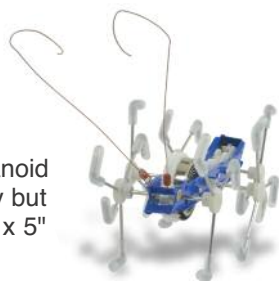

Item #MXK ..... $16.95 or 2 or more for $14.95 each