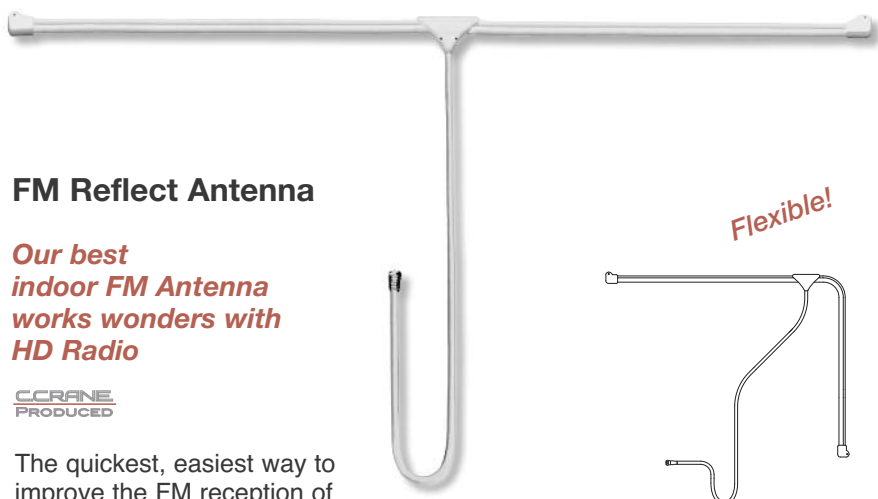

Phone: 1-800-522-8863 • FAX: 1-707-725-9060 • Web: ccrane.com #19F

Download from www.Somanuals.com. All Manuals Search And Download.

FM Reflect Antenna

Our best indoor FM Antenna works wonders with HD Radio