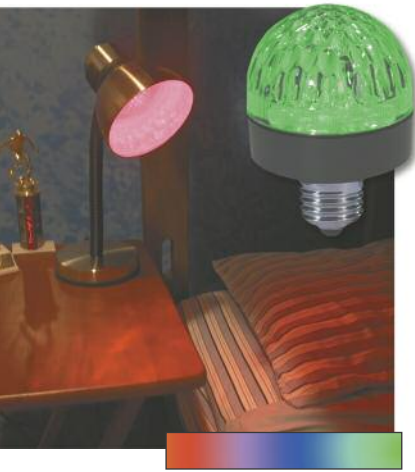

CCCRANE
PRODUCED

CC Color Changing Bulb *Kids Love Them!*

Setting the mood for a party can start even before your guests get in the door. The CC Color Changing Bulb is a fun light that changes from red to blue to green at a gentle pace. Thirty-six LEDs cast a very rich, stained-glass type, colorful glow. It's a joyful and economical bulb that uses only 0.9 watts ... **that's just one dollar a year – 24 hours a day!** Two-year warranty. Size: 3.25" H x 2.25" Dia.

Item #CHB $24.95

CCCRANE
PRODUCED

CC Sun's Dusk Accent Light

Turn any bedside or computer lamp into an energy efficient accent light! The mild radiance of the Sun's Dusk bulb creates a gentle glow that reminds us of the setting sun. The soft yellow light is ideal where you wish for mood setting illumination. The 18 LEDs use only 0.9 watts. Two-year warranty. Size: 4.25" H x 2.5" Dia.

Item #SDB $14.95