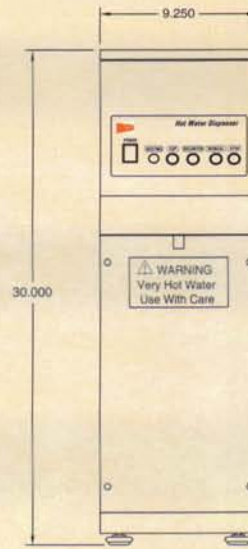

However, if limited counter space is a challenge, then try our compact hot water dispenser. Only 8" wide, the HWD-2 is perfect for your dispensing needs in those small to fit areas.

With so many models to choose from, you can trust Cecilware to meet your specific dispensing needs.

HWD-2

HWD-2

HWD-5PC

Model#	Description	Capacity	Width	Height	Depth	Electrical	Ship Weight
HWD-2	Hot Water Dispenser	2 Gallon	8"	20"	15 1/2"	120V, 1.8 KW, 15A 240V, 3 KW, 20A	24 lbs.
HWD-3	Hot Water Dispenser	3 Gallon	9 1/4"	24"	21 1/4"	120V, 1.8 KW, 15A 240V, 4.4 KW, 20A	42 lbs.
HWD-3PC	Hot Water Dispenser w/portion control						
HWD-5	Hot Water Dispenser	5 Gallon	9 1/4"	30"	21 1/4"	120V, 1.8 KW, 15A 240V, 6.6 KW, 30A	42 lbs.
HWD-5PC	Hot Water Dispenser w/portion control						

Specify electrical requirements. The 120 V unit - line cord included. **Plumbing:** 1/4" water line required.
Export Voltages: 220V/50/1 add suffix "X" to model #. **Optional:** for 2" legs add suffix "L" to model #.
 Models standard in black finish except HWD-2: Stainless Steel.