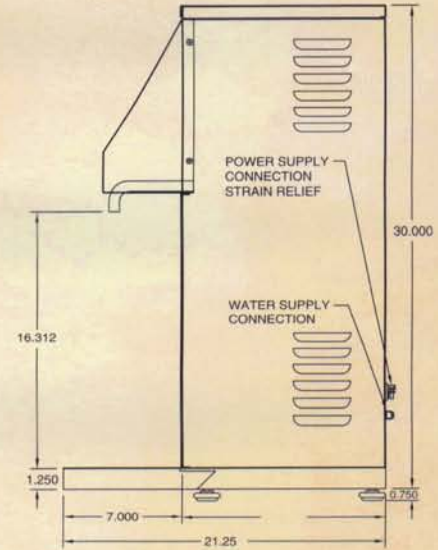

However, if limited counter space is a challenge, then try our compact hot water dispenser. Only 8" wide, the HWD-2 is perfect for your dispensing needs in those small to fit areas.

With so many models to choose from, you can trust Cecilware to meet your specific dispensing needs.

HWD-2

HWD-2

HWD-5PC

Model#	Description	Capacity	Width	Height	Depth	Electrical	Ship Weight
HWD-2	Hot Water Dispenser	2 Gallon	8"	20"	15 1/2"	120V, 1.8 KW, 15A 240V, 3 KW, 20A	24 lbs.
HWD-3	Hot Water Dispenser	3 Gallon	9 1/4"	24"	21 1/4"	120V, 1.8 KW, 15A 240V, 4.4 KW, 20A	42 lbs.
HWD-3PC	Hot Water Dispenser w/portion control						
HWD-5	Hot Water Dispenser	5 Gallon	9 1/4"	30"	21 1/4"	120V, 1.8 KW, 15A 240V, 6.6 KW, 30A	42 lbs.
HWD-5PC	Hot Water Dispenser w/portion control						