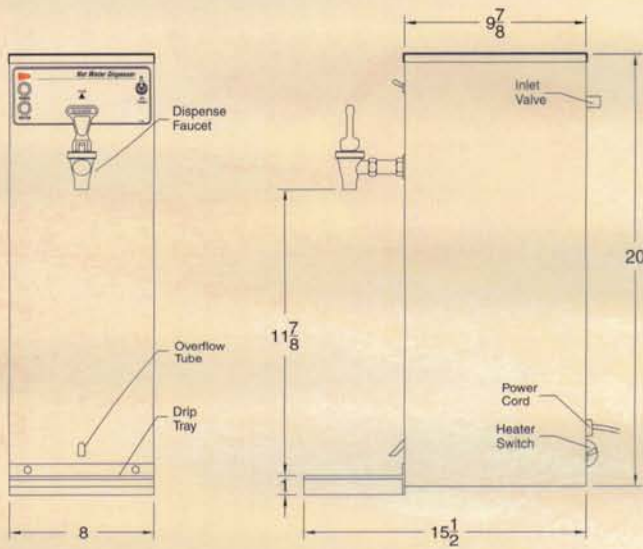

However, if limited counter space is a challenge, then try our compact hot water dispenser. Only 8" wide, the HWD-2 is perfect for your dispensing needs in those small to fit areas.

With so many models to choose from, you can trust Cecilware to meet your specific dispensing needs.

HWD-2

HWD-2

HWD-5PC

Model#	Description	Capacity	Width	Height	Depth	Electrical	Ship Weight
HWD-2	Hot Water Dispenser	2 Gallon	8"	20"	15 1/2"	120V, 1.8 KW, 15A 240V, 3 KW, 20A	24 lbs.
HWD-3	Hot Water Dispenser	3 Gallon	9 1/4"	24"	21 1/4"	120V, 1.8 KW, 15A 240V, 4.4 KW, 20A	42 lbs.
HWD-3PC	Hot Water Dispenser w/portion control						
HWD-5	Hot Water Dispenser	5 Gallon	9 1/4"	30"	21 1/4"	120V, 1.8 KW, 15A 240V, 6.6 KW, 30A	42 lbs.
HWD-5PC	Hot Water Dispenser w/portion control						

Specify electrical requirements. The 120 V unit - line cord included. **Plumbing:** 1/4" water line required.
Export Voltages: 220V/50/1 add suffix "X" to model #. **Optional:** for 2" legs add suffix "L" to model #.
 Models standard in black finish except HWD-2: Stainless Steel.