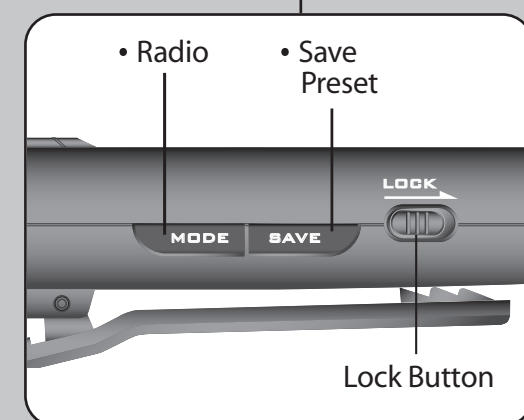

Product Registration

Enjoy a host of benefits by registering your product during installation, or at www.creative.com/register. Benefits include:

- Service and Product Support from Creative
- Exclusive updates on promotions and events

Creative Knowledge Base

Resolve and troubleshoot technical queries at Creative's 24-hour self-help Knowledge Base.

Go to www.creative.com and select your region.

Warranty & Customer Support Services

For terms and conditions, warranty and other service details, visit our website and online store at www.creative.com.

Keep this document for future reference.