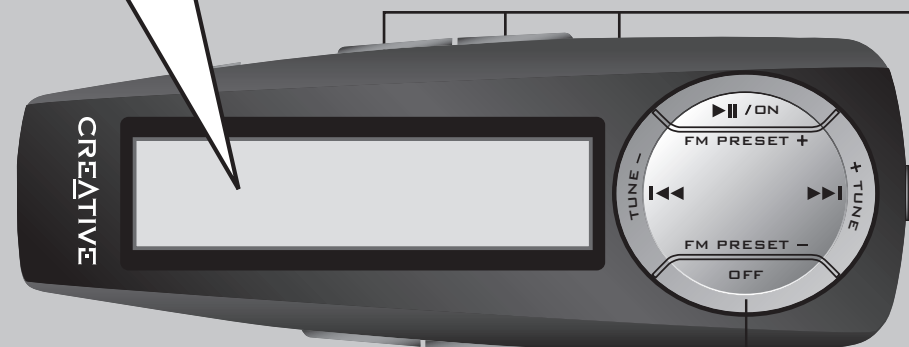

Product Registration

Enjoy a host of benefits by registering your product during installation, or at www.creative.com/register. Benefits include:

- Service and Product Support from Creative
- Exclusive updates on promotions and events

Creative Knowledge Base

Resolve and troubleshoot technical queries at Creative's 24-hour self-help Knowledge Base.

Go to www.creative.com and select your region.

Warranty & Customer Support Services

For terms and conditions, warranty and other service details, visit our website and online store at www.creative.com.

Keep this document for future reference.