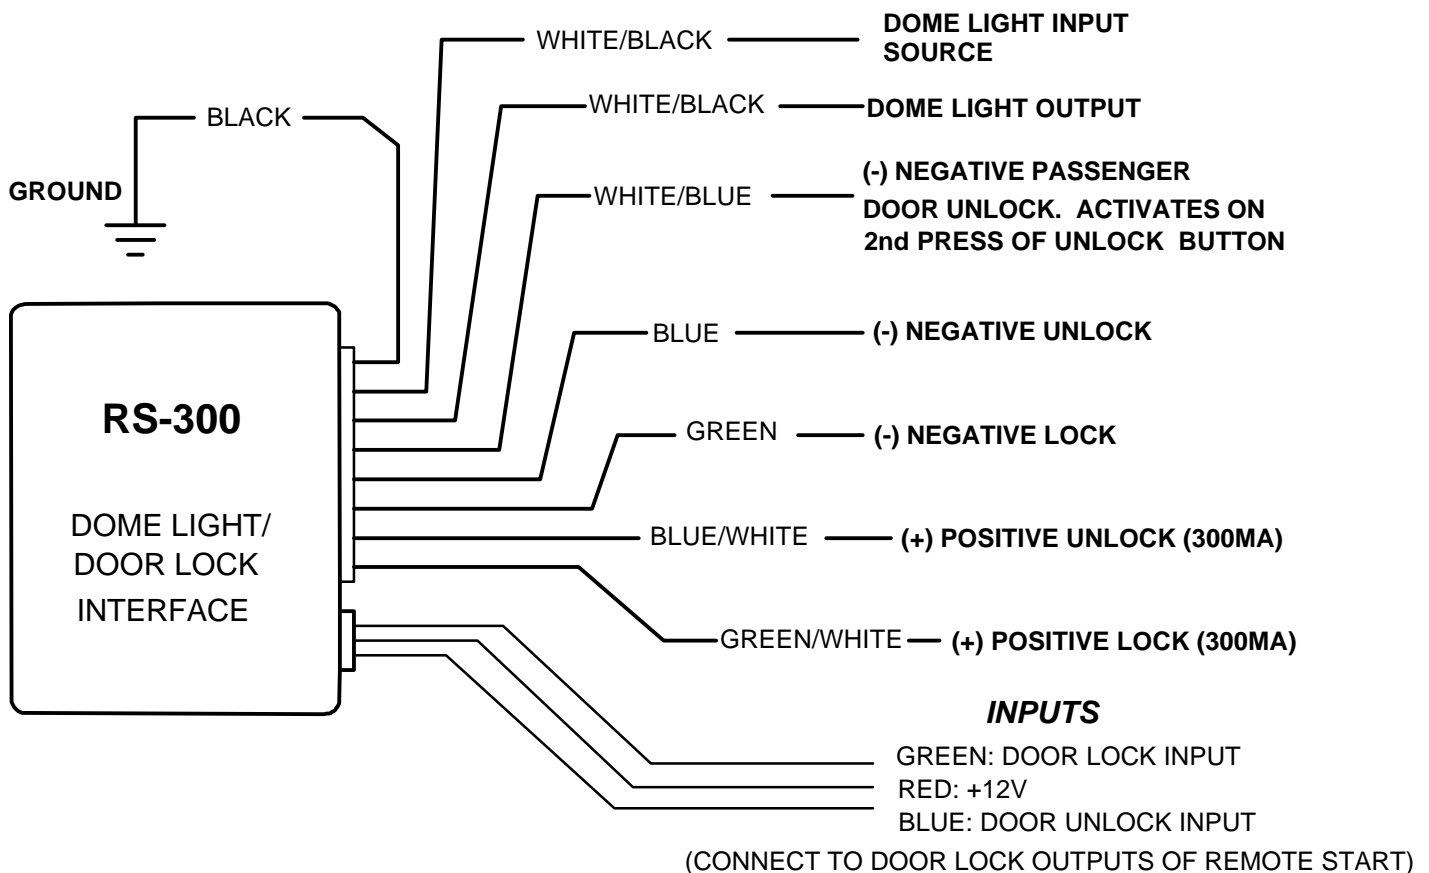

CRIMESTOPPER

RS-300

Remote Start - Door Lock & Dome Light Interface Module

Features:

- Provides 45 Sec. Dome light illumination on Unlock. (On-board 15A relay)
- Provides Separate Driver's priority/Passenger unlock control. Push Unlock a second time to activate passenger door unlock.
- Provides Positive and Negative Lock/Unlock outputs.
- Easy interface to any remote start system with negative door lock outputs.

INSTALLATION:

Connect the RS300 module to your remote start system. (See Diagram Below.)

TECH SUPPORT

(800) 998-6880

Monday through Friday

8:00 am-4:30 pm Pacific Std. time